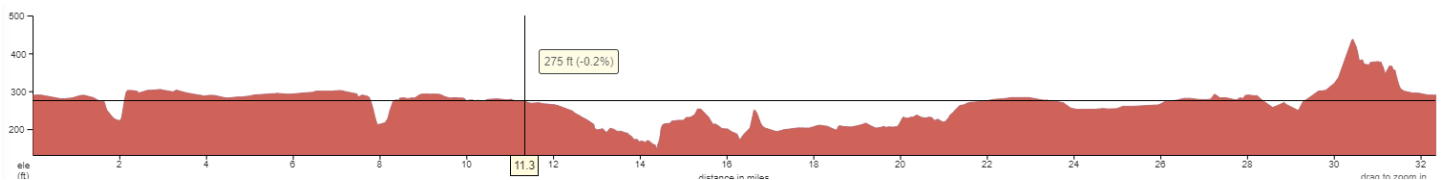

BG Salmon Creek Cruiser – 32.3 miles – 710' climbing

BG Salmon Creek Cruiser – 32.3 miles – 710' climbing

Type	Notes	Distance
Right	SE 8th Way becomes SE 12th Ave	0
Left	SE Rasmussen Blvd	0.1
Left	SE Grace Ave	0.2
Left	NE 159th St	2.8
Right	NE Parkinen Rd	3.9
Straight	NE 144th St	4.8
Right	NE 137th Ave	5.8
Left	NE 151st St	6.2
Right	NE Caples Rd/Old State Hwy 503	7.1
Left	SW 30th St	9.1
Straight	NE 189th St	9.2
Left	NE Cramer Rd /179th	9.8
Left	NE 92nd Ave	10.9
Right	NE 159th St	11.9
Left	NE 64th Ave / Salmon Creek St	13.3
Left	NE 50th Ave	14.3
Left	NE 139th St / 87th Ave / 88th Ave	14.9
Left	NE 95th St	18.9
Right	NE 94th Ave	19.2
Left	NE 86th St	19.6
Left	NE 107th Ave	20.2
Right	NE 99th St	20.9
Left	NE 172nd Ave	24.1
Left	NE 159th St	27.2
Right	NE 170th Ave / NE 169th St	27.2
Right	NE 167th Ave	27.9
Left	NE 219th St / E Main St	30.4
Left	S Grace Ave	31.8
Left	SE Rasmussen Blvd	32.2
Right	SE 12th Ave	32.3
Left	SE 12th Ave becomes SE 8th Way	32.3

<https://ridewithgps.com/routes/31924127>

BG Salmon Creek Cruiser Reversed – 32.3 miles – 710' climbing

Type	Notes	Distance
Right	SE 12th Ave	0.0
Left	SE Rasmussen Blvd	0.1
Right	S Grace Ave	0.2
Right	E Main St	0.6
Right	NE 167th Ave	1.9
Left	NE 169th St / NE 170th Ave	4.5
Left	NE 159th St	5.1
Right	NE 172nd Ave	5.2
Right	NE 99th St	8.2
Left	NE 107th Ave	11.5
Right	NE 86th St	12.1
Right	NE 94th Ave	12.7
Left	NE 95th St	13.1
Right	NE 88th Ave / NE 87th Ave	13.5
Left	NE 139th St	15.7
Right	NE 50th Ave	17.5
Right	NE Salmon Creek St / NE 64th Ave	18.0
Right	NE 159th St	19.0
Left	NE 92nd Ave	20.4
Right	NE 179th St / NE Cramer Rd	21.4
Right	NE 189th St / SW 30th St	22.6
Right	NE 122nd Ave	23.5
Left	NE 151st St	25.3
Right	NE 137th Ave	26.1
Left	NE 144th St	26.5
Left	NE Parkinen Rd	27.6
Left	NE 159th St	28.4
Right	NE 142nd Ave	29.5
Right	SE Rasmussen Blvd	32.2
Right	SE 12th Ave	32.3
Left	SE 8th Way	32.3