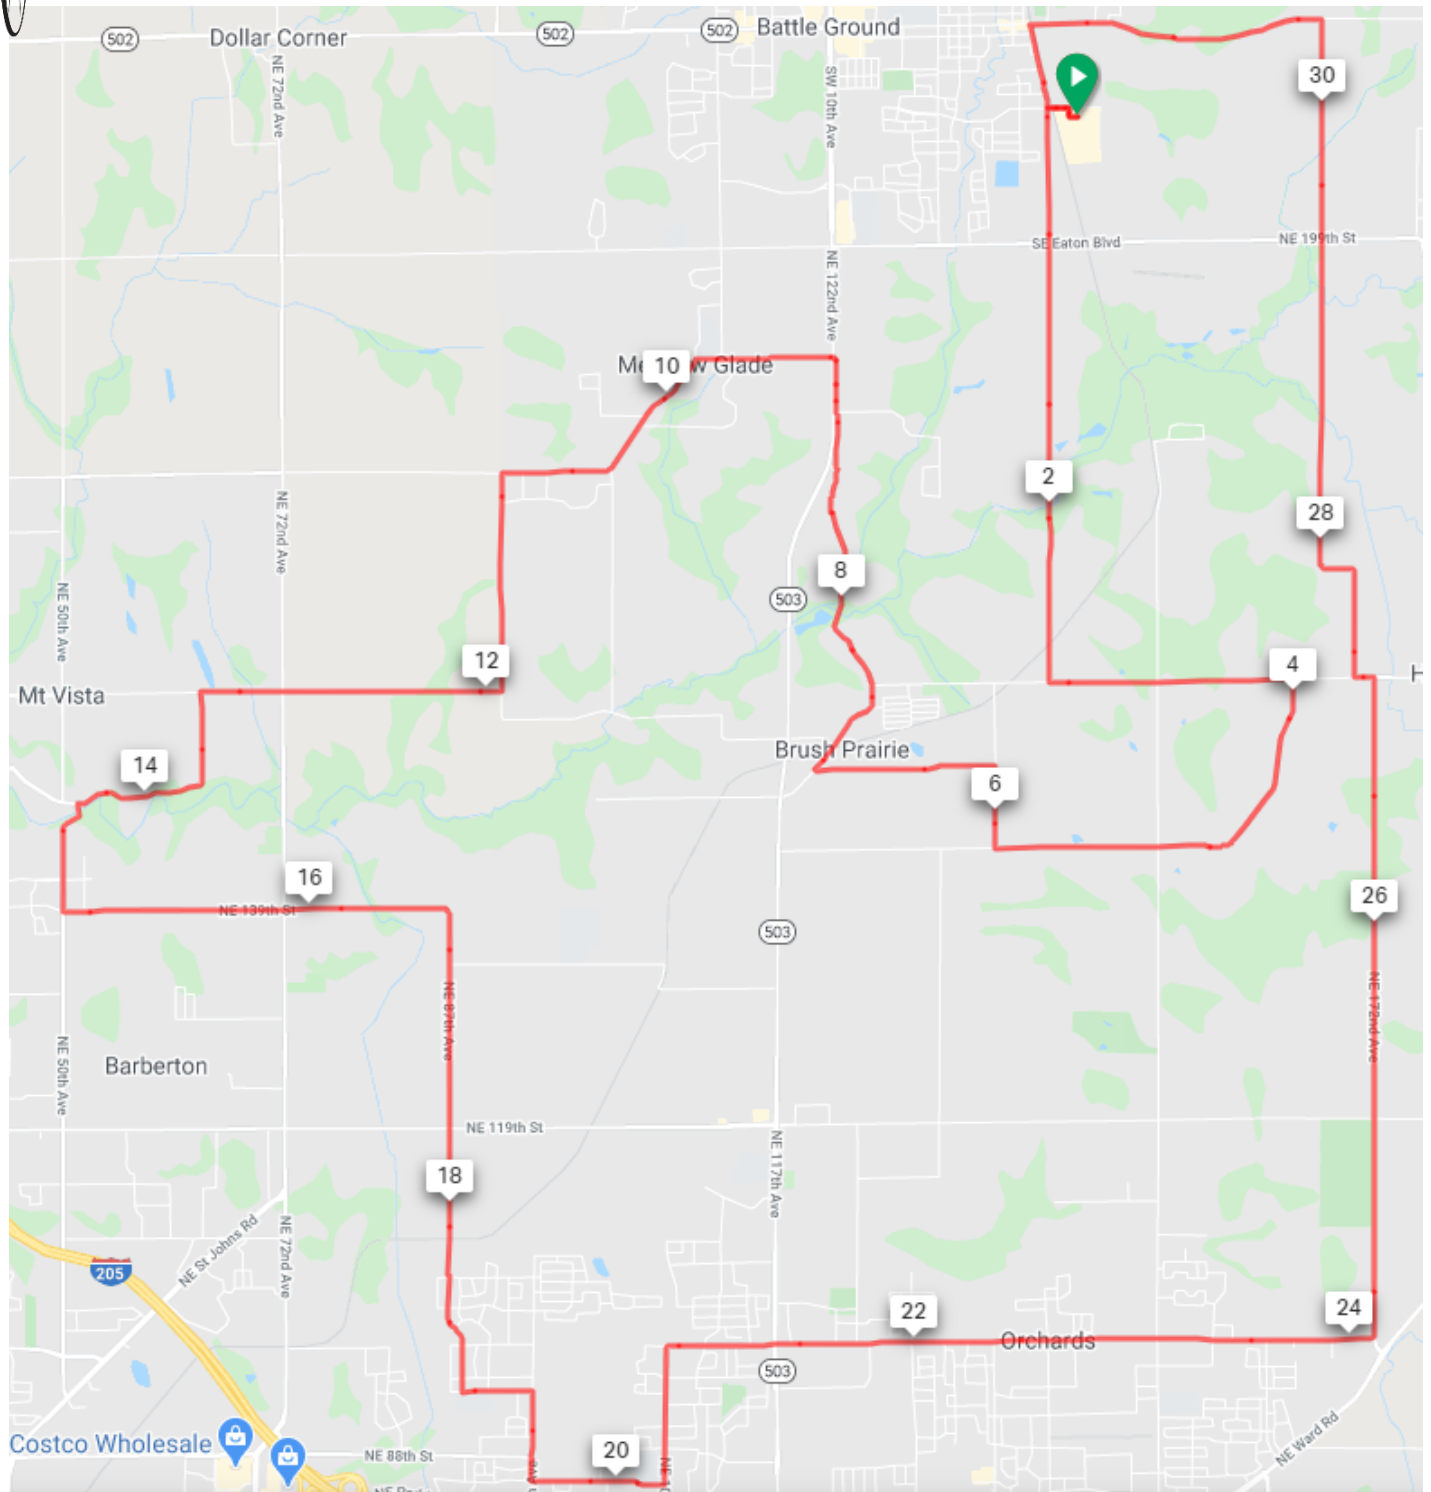

BG Salmon Creek Cruiser – 32.3 miles – 710' climbing

BG Salmon Creek Cruiser – 32.3 miles – 710' climbing

Type	Notes	Distance
Right	SE 8th Way becomes SE 12th Ave	0
Left	SE Rasmussen Blvd	0.1
Left	SE Grace Ave	0.2
Left	NE 159th St	2.8
Right	NE Parkinen Rd	3.9
Straight	NE 144th St	4.8
Right	NE 137th Ave	5.8
Left	NE 151st St	6.2
Right	NE Caples Rd/Old State Hwy 503	7.1
Left	SW 30th St	9.1
Straight	NE 189th St	9.2
Left	NE Cramer Rd /179th	9.8
Left	NE 92nd Ave	10.9
Right	NE 159th St	11.9
Left	NE 64th Ave / Salmon Creek St	13.3
Left	NE 50th Ave	14.3
Left	NE 139th St / 87th Ave / 88th Ave	14.9
Left	NE 95th St	18.9
Right	NE 94th Ave	19.2
Left	NE 86th St	19.6
Left	NE 107th Ave	20.2
Right	NE 99th St	20.9
Left	NE 172nd Ave	24.1
Left	NE 159th St	27.2
Right	NE 170th Ave / NE 169th St	27.2
Right	NE 167th Ave	27.9
Left	NE 219th St / E Main St	30.4
Left	S Grace Ave	31.8
Left	SE Rasmussen Blvd	32.2
Right	SE 12th Ave	32.3
Left	SE 12th Ave becomes SE 8th Way	32.3

<https://ridewithgps.com/routes/31924127>

BG Salmon Creek Cruiser Reversed – 32.3 miles – 710' climbing

Type	Notes	Distance
Right	SE 12th Ave	0.0
Left	SE Rasmussen Blvd	0.1
Right	S Grace Ave	0.2
Right	E Main St	0.6
Right	NE 167th Ave	1.9
Left	NE 169th St / NE 170th Ave	4.5
Left	NE 159th St	5.1
Right	NE 172nd Ave	5.2
Right	NE 99th St	8.2
Left	NE 107th Ave	11.5
Right	NE 86th St	12.1
Right	NE 94th Ave	12.7
Left	NE 95th St	13.1
Right	NE 88th Ave / NE 87th Ave	13.5
Left	NE 139th St	15.7
Right	NE 50th Ave	17.5
Right	NE Salmon Creek St / NE 64th Ave	18.0
Right	NE 159th St	19.0
Left	NE 92nd Ave	20.4
Right	NE 179th St / NE Cramer Rd	21.4
Right	NE 189th St / SW 30th St	22.6
Right	NE 122nd Ave	23.5
Left	NE 151st St	25.3
Right	NE 137th Ave	26.1
Left	NE 144th St	26.5
Left	NE Parkinen Rd	27.6
Left	NE 159th St	28.4
Right	NE 142nd Ave	29.5
Right	SE Rasmussen Blvd	32.2
Right	SE 12th Ave	32.3
Left	SE 8th Way	32.3

<https://ridewithgps.com/routes/31924136>