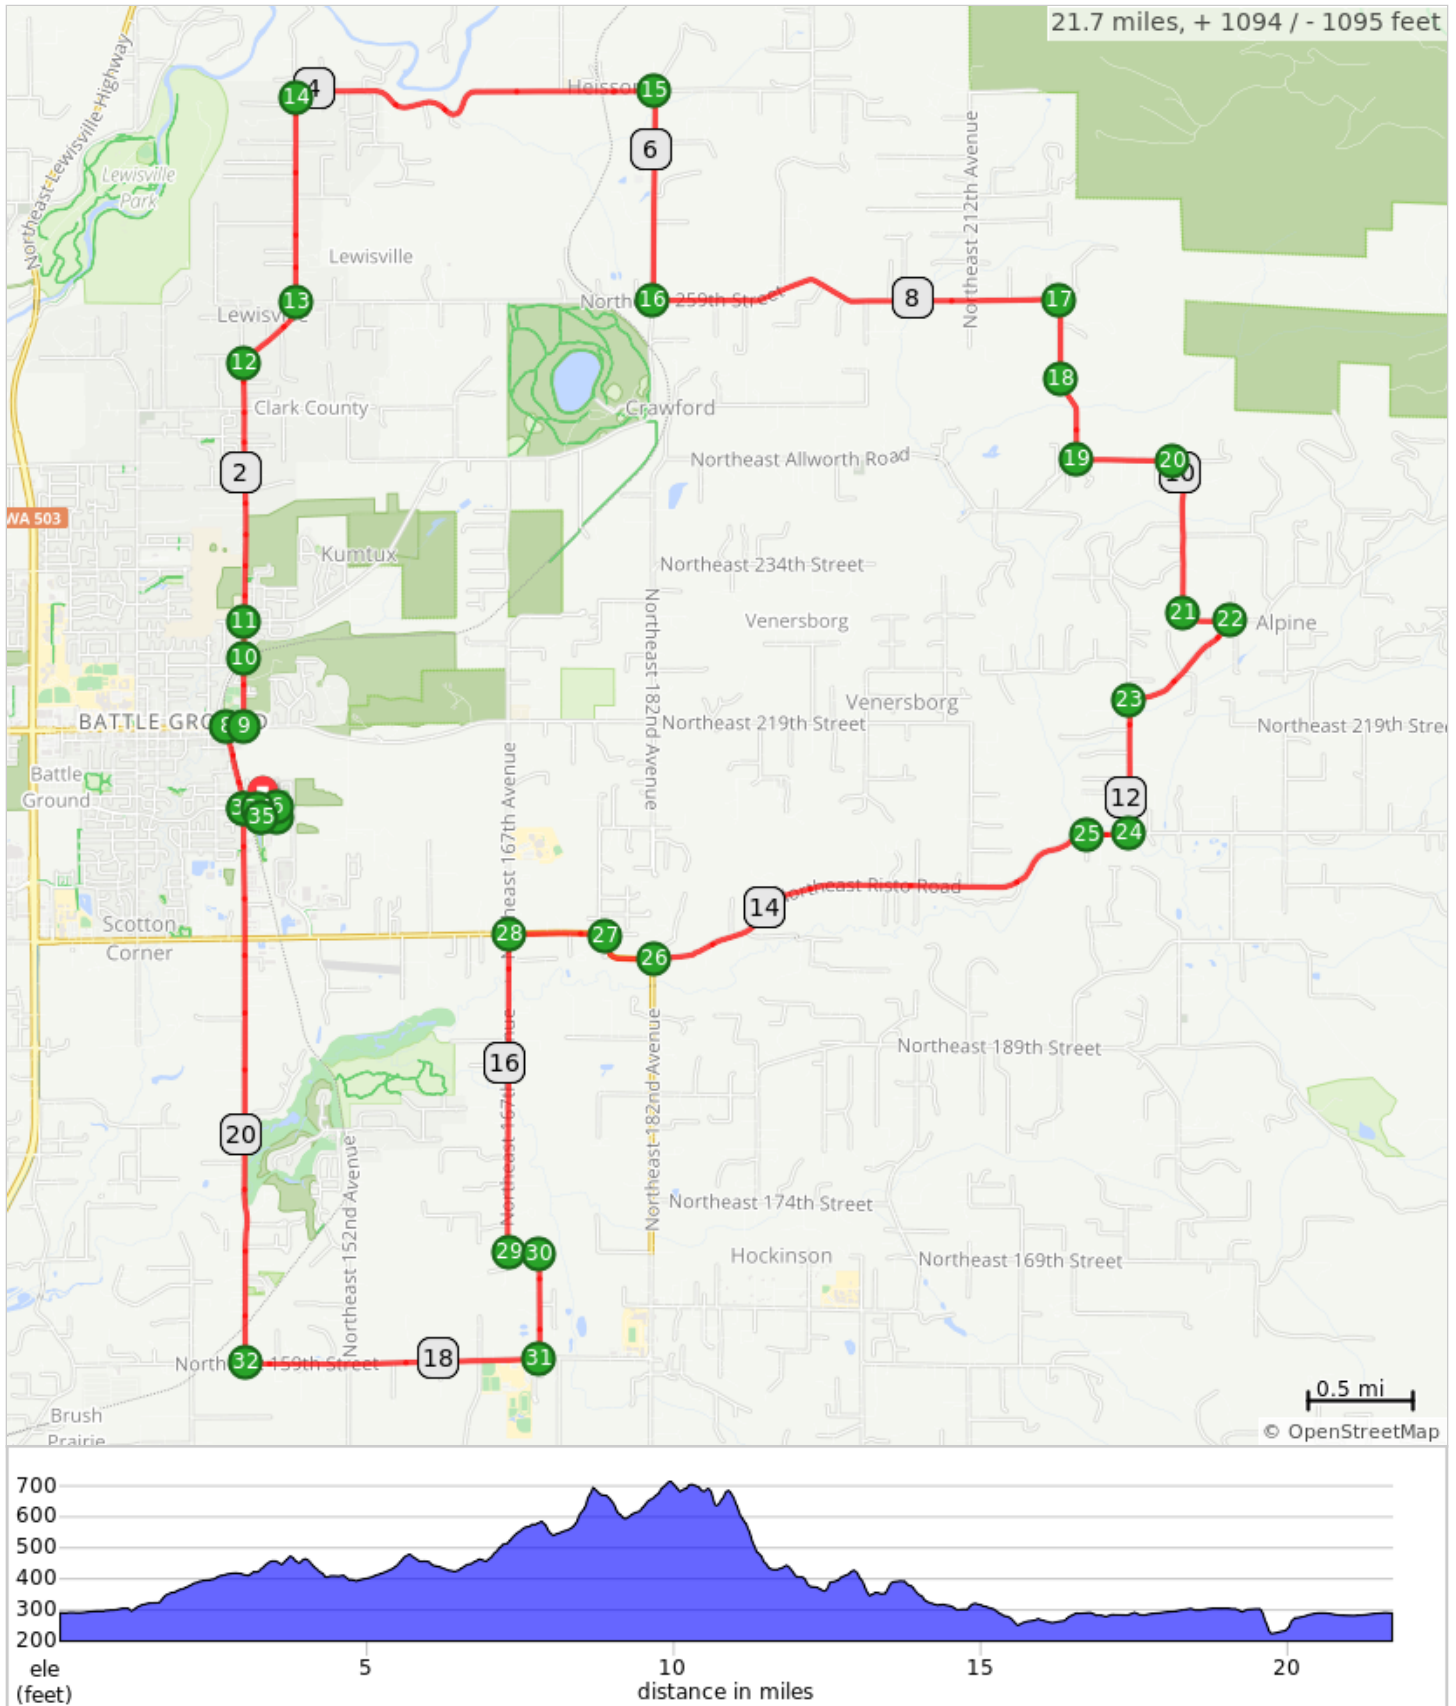

BG Library Loop

BG Village North to Heisson Store to Fire Station to Osman to Risto to Hockinson High to 142nd and back to BG Village

BG Library Loop

Dist	Type	Note
0.0		Start of route
0.0		R toward SE 12th Ave
0.0		R onto SE 12th Ave
0.1		Slight L onto SE 8th Way
0.1		L onto SE 14th Ave
0.2		L onto SE Rasmussen Blvd
0.3		R onto S Grace Ave
0.7		R onto E Main St
0.8		L onto NE Fairground Ave
1.1		Continue onto NE Grace Ave
1.3		Continue onto NE 142nd Ave
2.5		Slight R onto NE Axford Rd
2.9		Continue onto NE 147th Ave
3.9		Slight R onto NE 279th St
5.7		R onto NE 182nd Ave/Heisson Rd
6.7		L onto NE 259th St
8.7		R onto NE 220th Ave
9.1		Continue onto NE Cresap Rd

9.1 miles. +603/-244 feet

Dist	Type	Note
9.5		L onto NE 239th St/NE Allworth Rd
9.9		Slight R onto NE 232nd Ave
10.7		Continue onto NE 229th St
10.9		R onto NE Osman Rd
11.5		L onto NE 227th Ave
12.2		R onto NE 209th St
12.4		Continue onto NE Risto Rd
14.6		Slight R to stay on NE Risto Rd
14.9		Continue onto NE 199th St
15.4		L onto NE 167th Ave
16.9		Slight L onto NE 169th St
17.0		Continue onto NE 170th Ave
17.5		R onto NE 159th St
18.9		R onto NE 142nd Ave
21.6		R onto SE Rasmussen Blvd
21.6		R onto SE 11th Pl
21.7		End of route

12.7 miles. +429/-770 feet