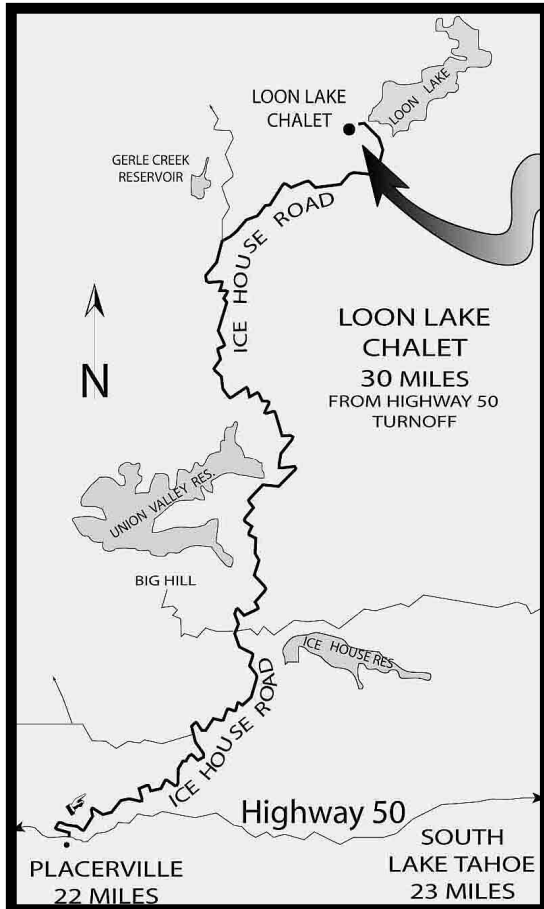

# WINTER OPEN HOUSE

at the

## Loon Lake Chalet

Sponsored By:  
EL DORADO NORDIC SKI PATROL  
ELDORADO NATIONAL FOREST

**Saturday January 27, 2018: 9 am to 3 pm**

**Sunday January 28, 2018: 9 am to 1 pm**

Free Demos and Activities

Demonstrations \* Backcountry Ski Skills  
\* Ski & Snowshoe  
orientation to local trails  
\* Avalanche Beacons