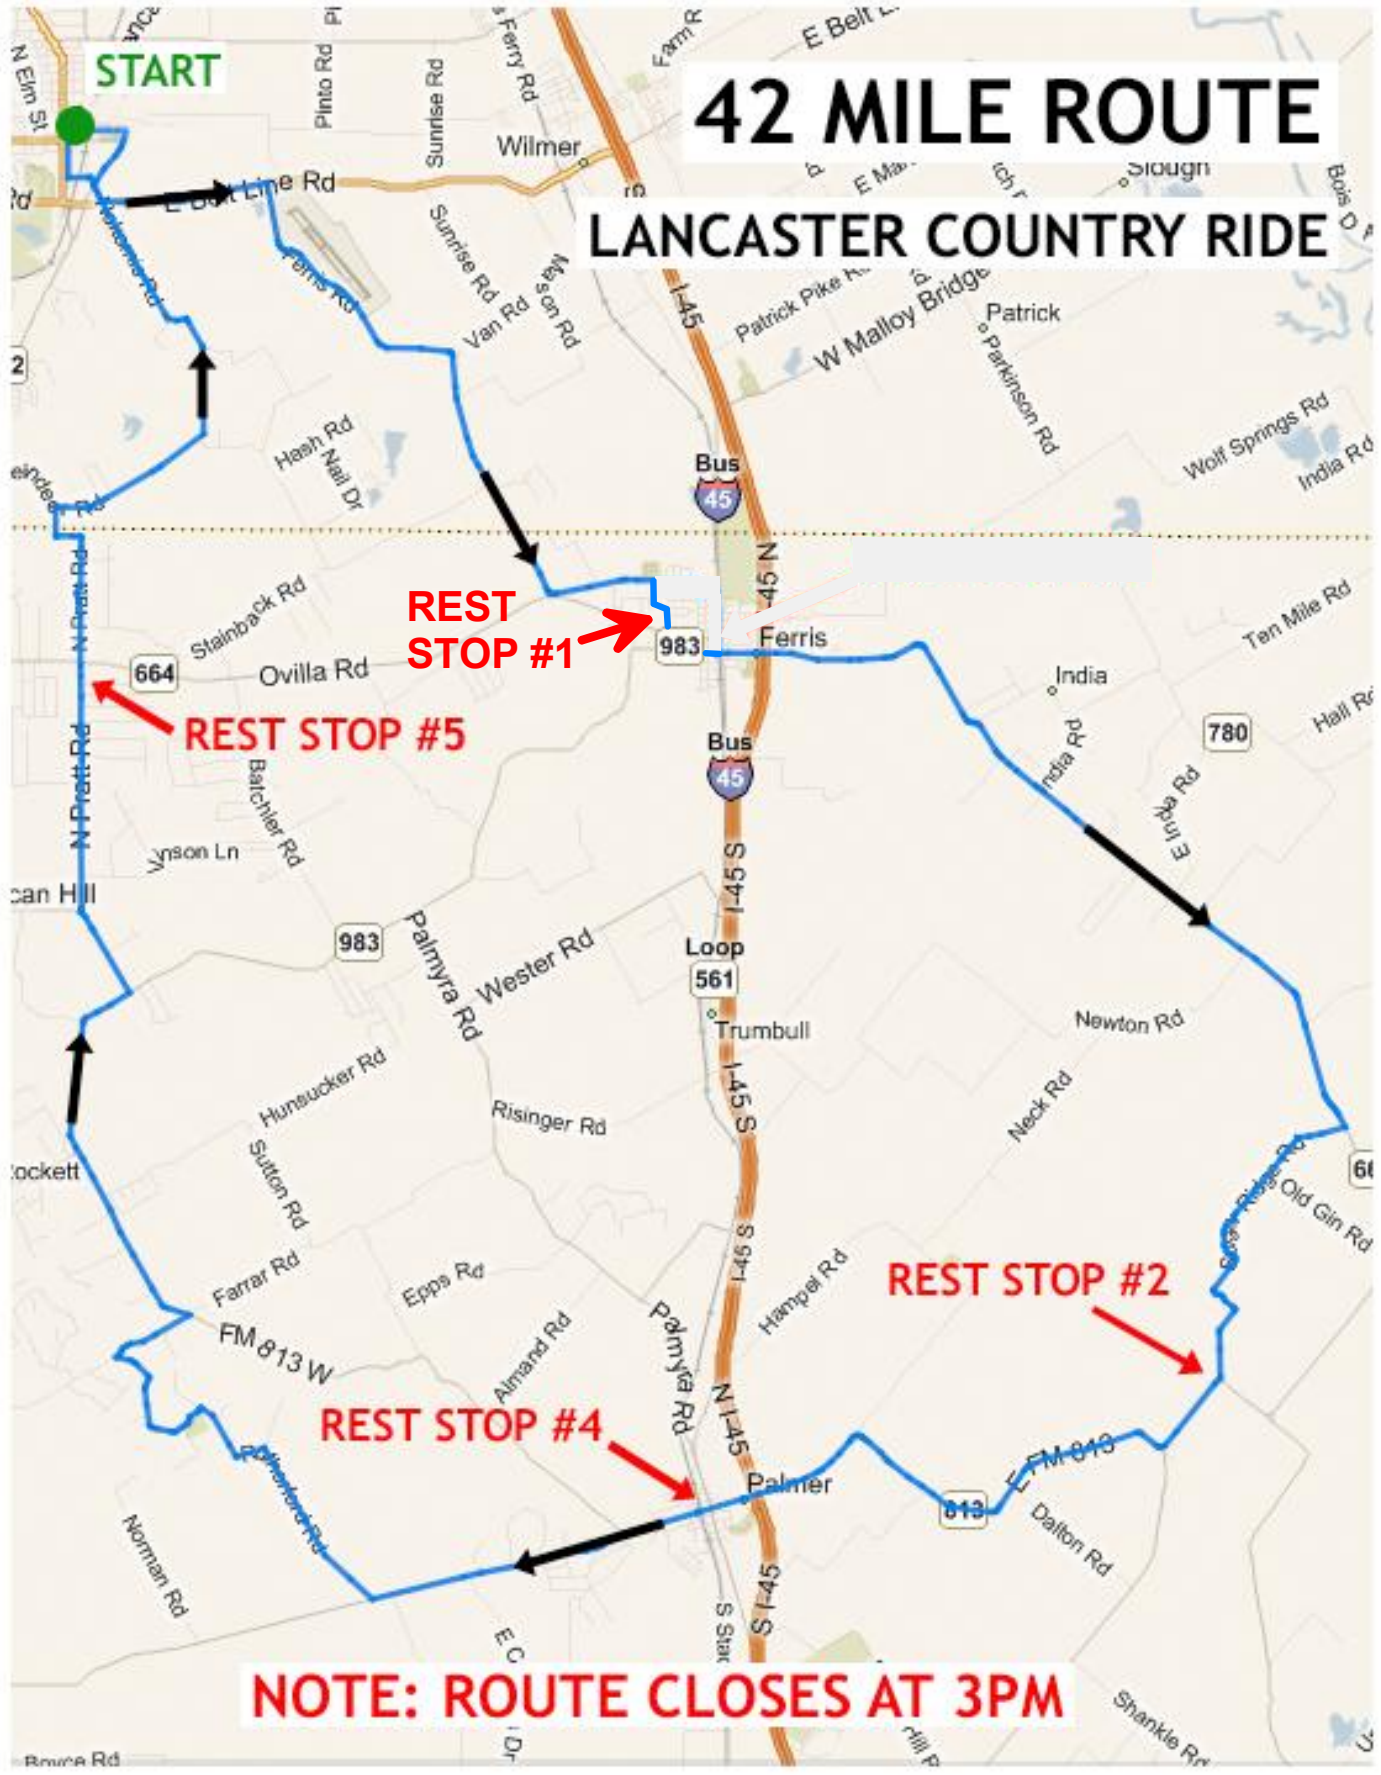

42 MILE ROUTE LANCASTER COUNTY RIDE

NOTE: ROUTE CLOSSES AT 3PM