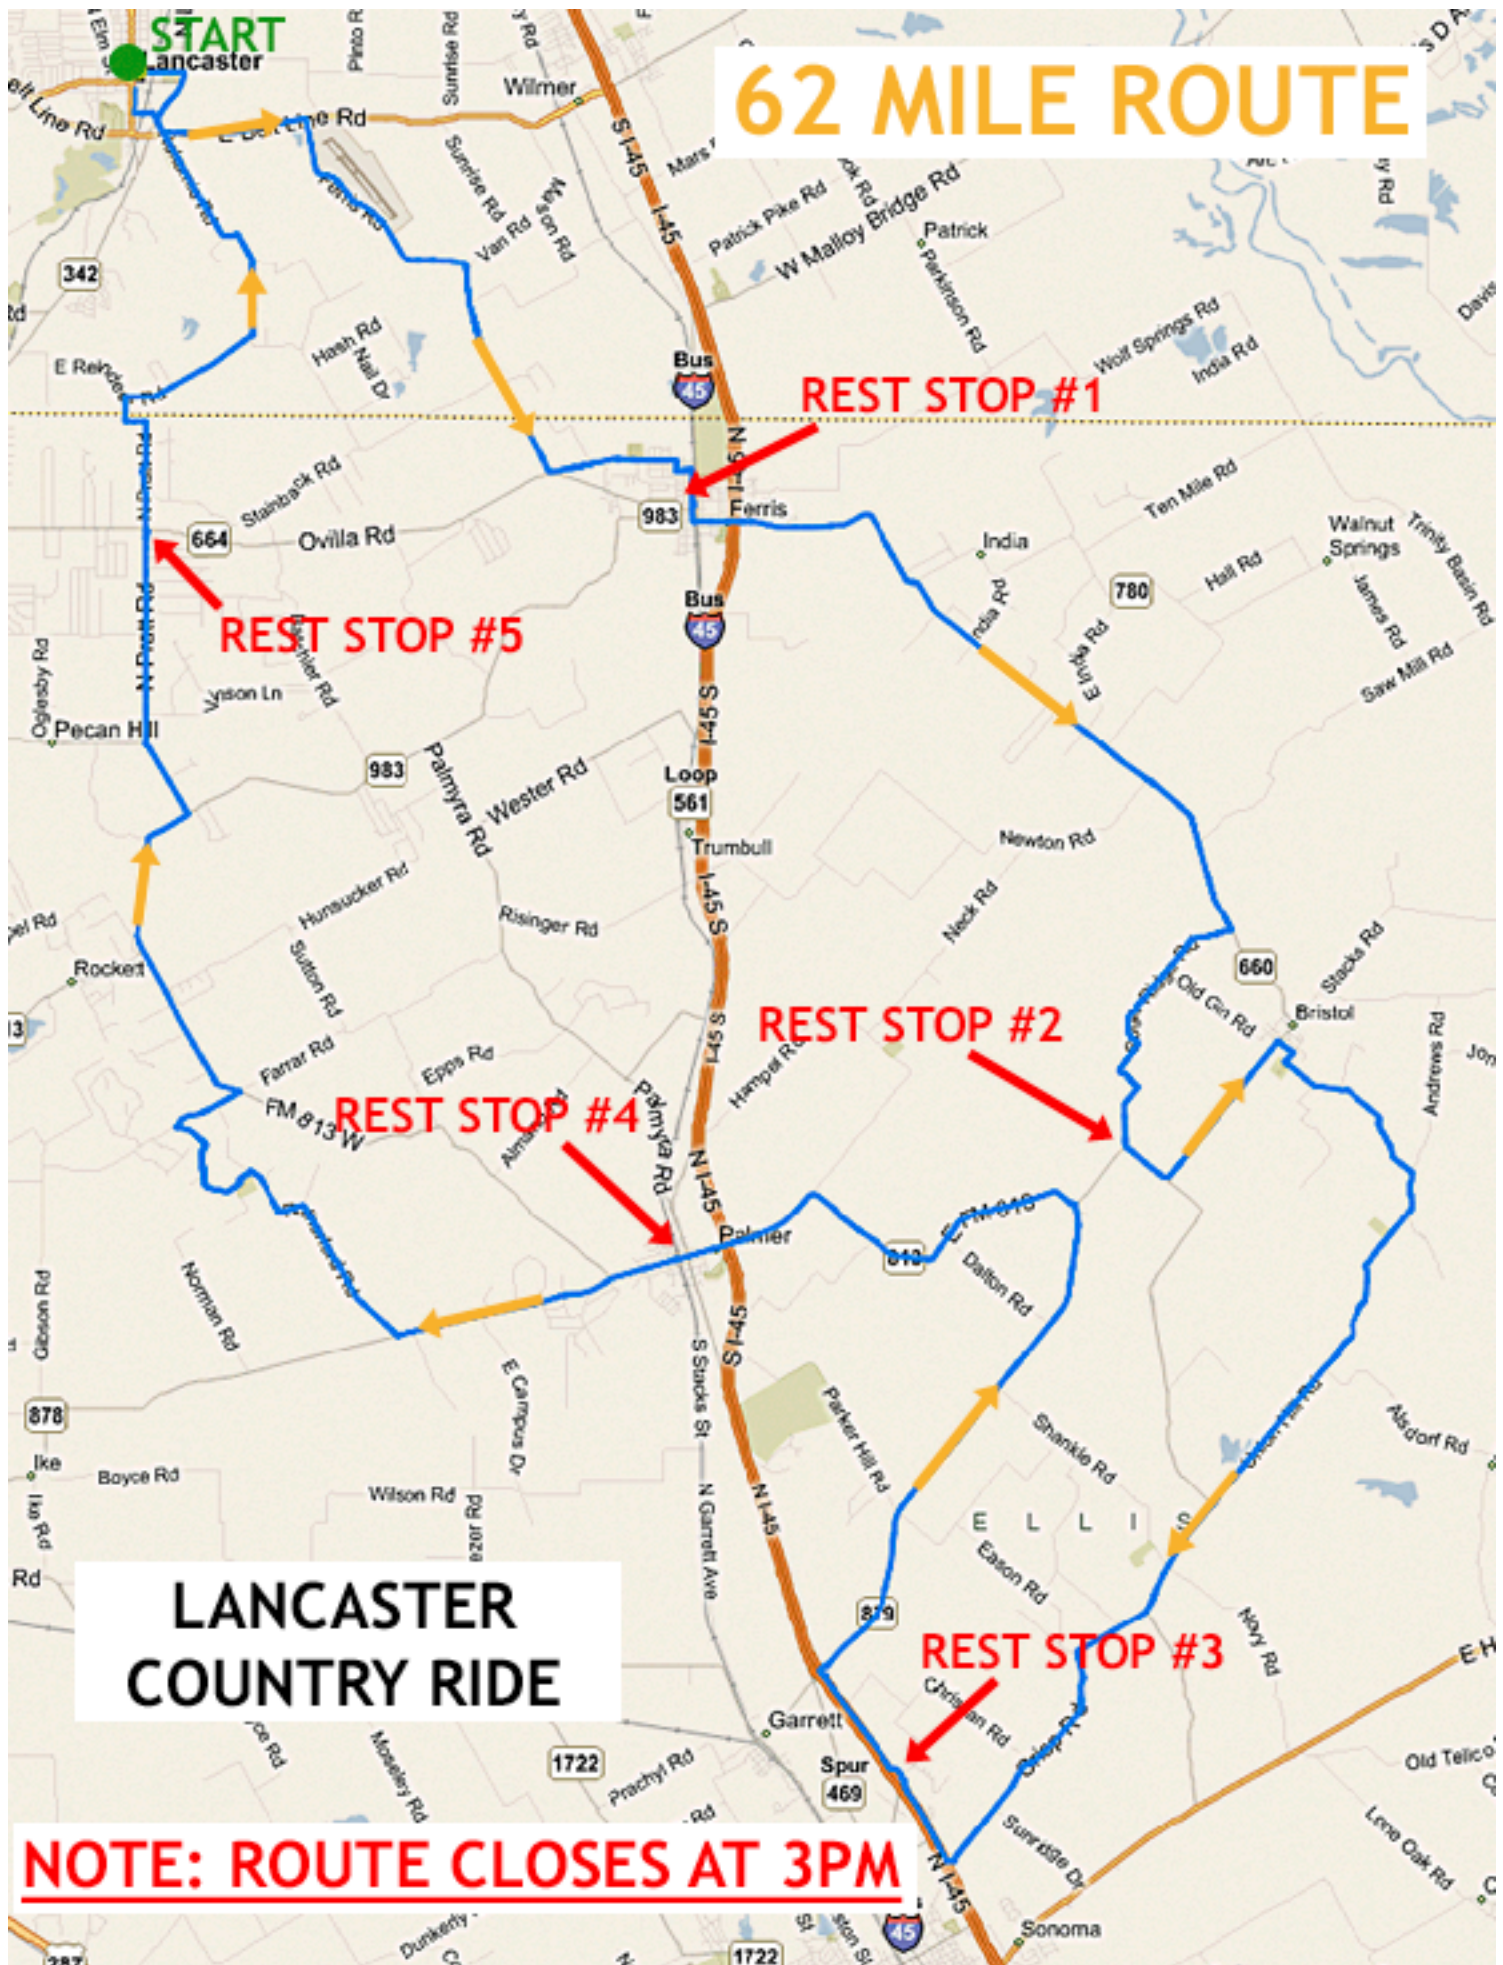

62 MILE ROUTE

LANCASTER COUNTRY RIDE

NOTE: ROUTE CLOSSES AT 3PM