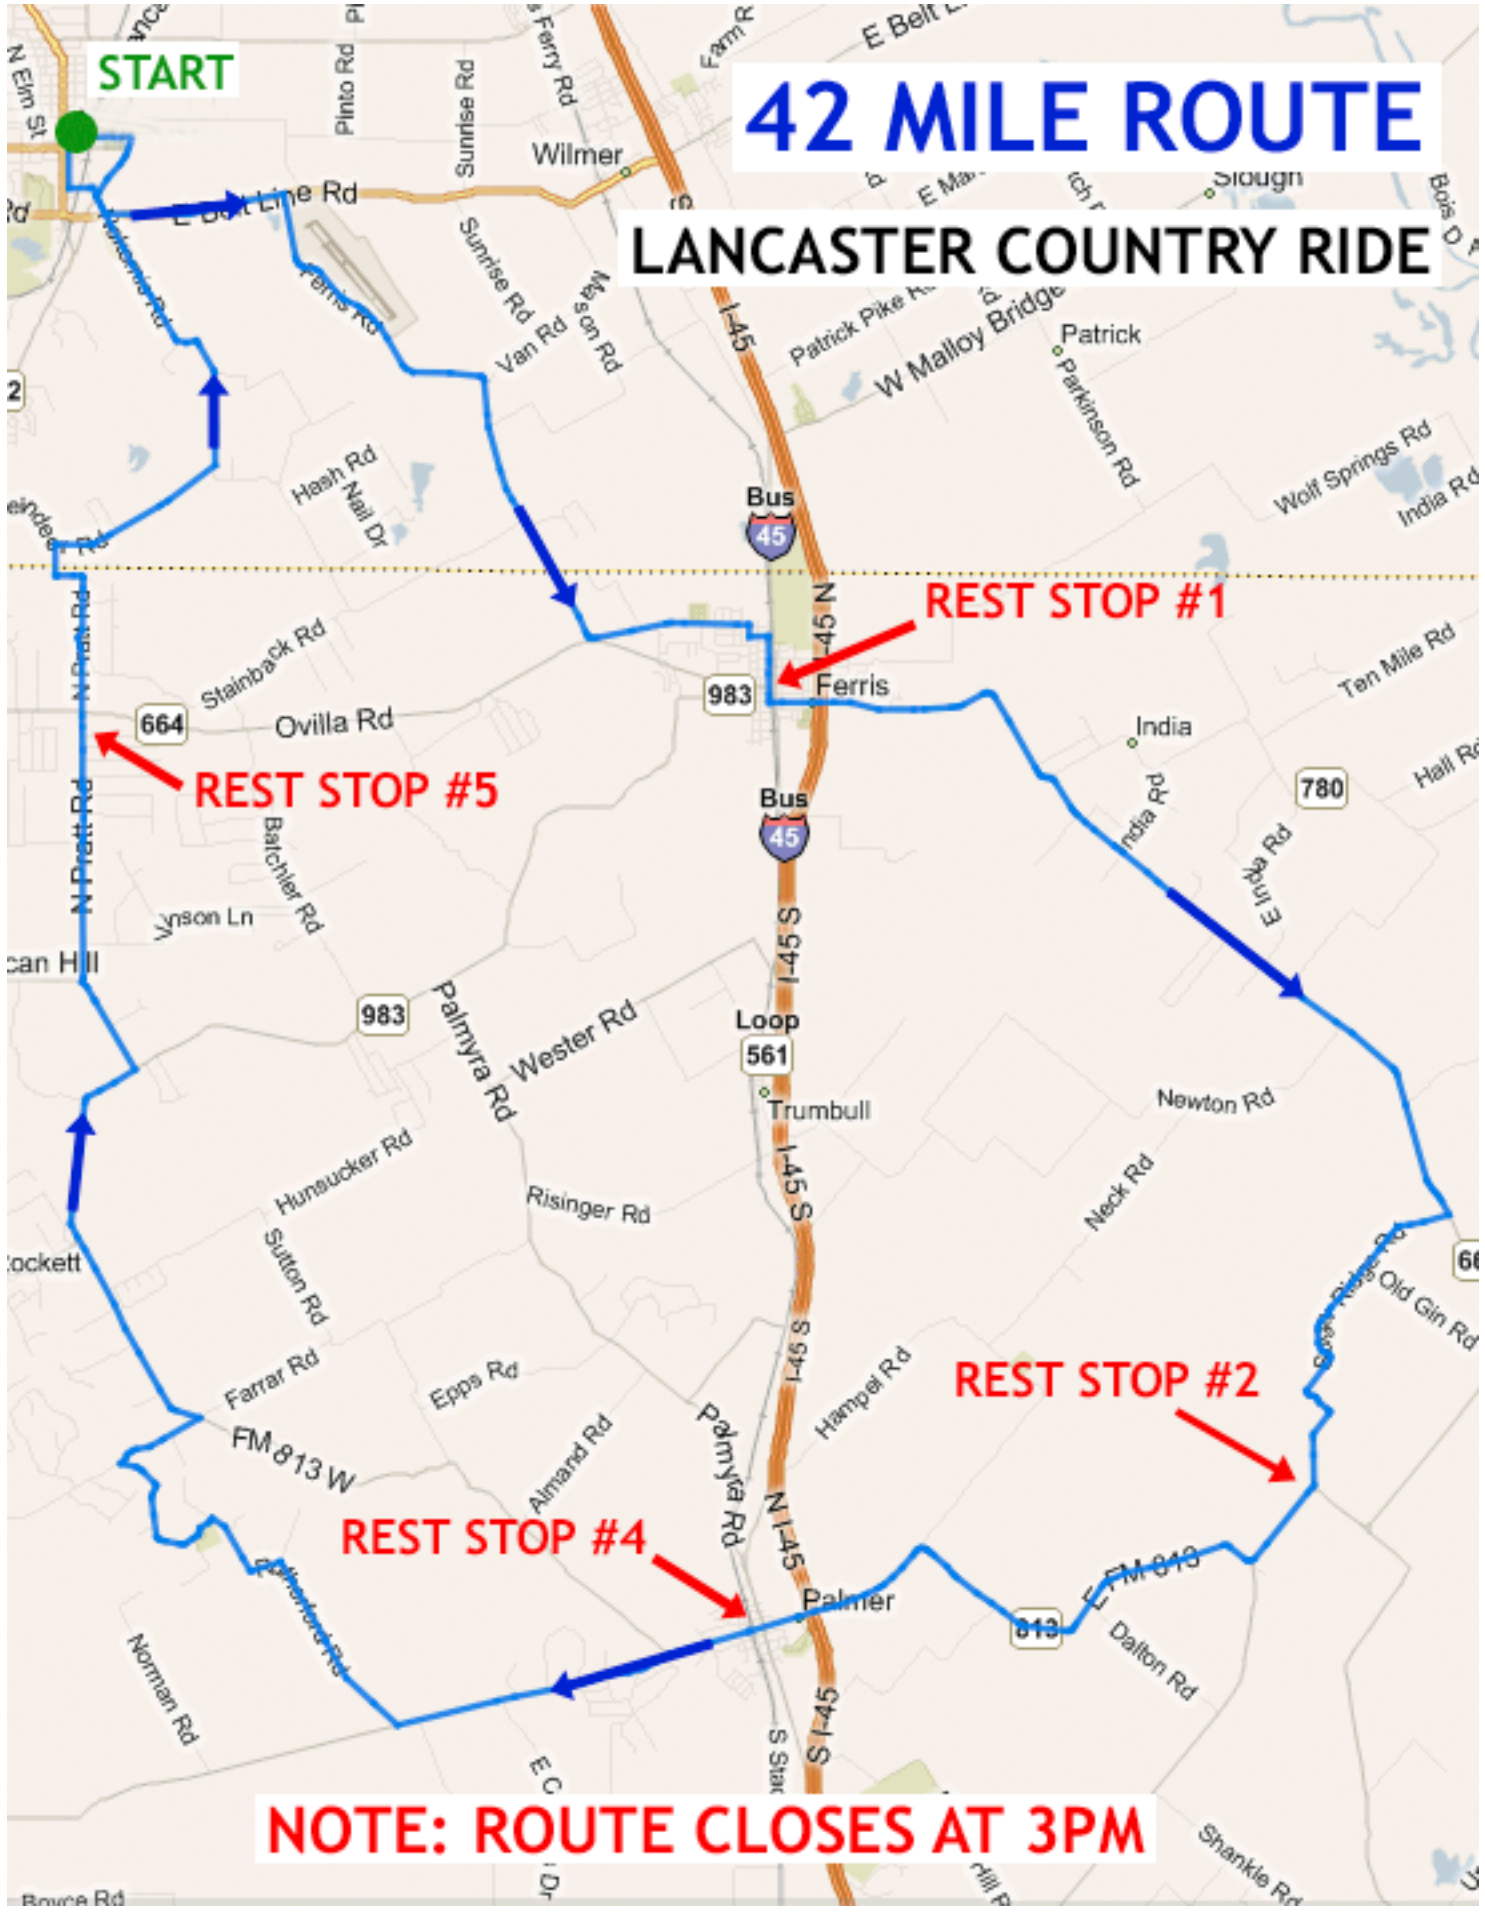

# 42 MILE ROUTE

## LANCASTER COUNTY RIDE

**NOTE: ROUTE CLOSSES AT 3PM**