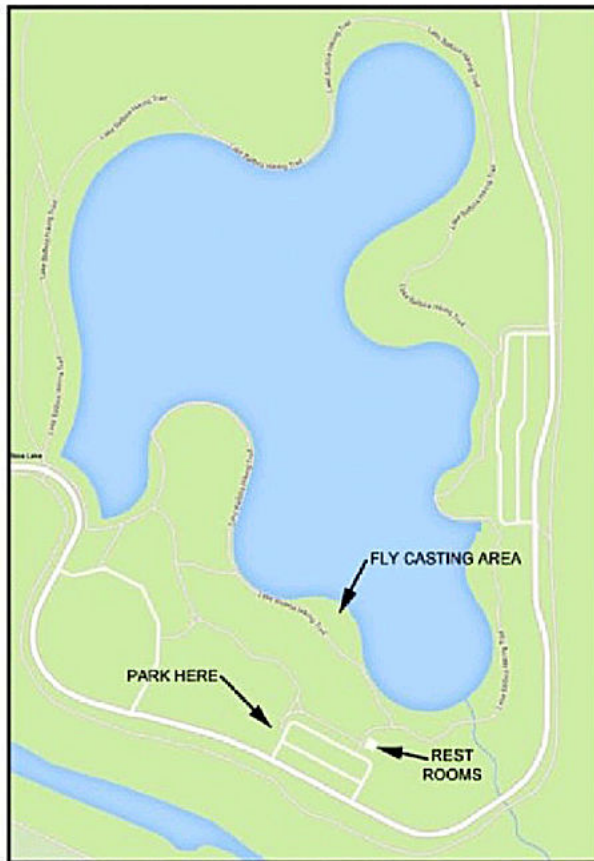

Need information? Send your question to education2@spff.org and type "A Casting Practice Question" in the subject line.

SIERRA PACIFIC FLYFISHERS

LAKE BALBOA FLY CASTING PRACTICE AREA

Come practice at Lake Balboa to improve your casting skills! Instructors are there to assist you on most 1st and 3rd Saturdays of the month from 9 am to 11 am. Practice rods and reels are available. Use the parking lot that's shown on the map... it's just east of the kids play area. If the lot is full, just park on the street. Be smart - lock any valuables out of sight before you drive to the park - don't invite theft.

CAUTION: This is a duck, coot, and goose friendly area...there's usually plenty of bird poop on the ground. Good shoes or sandals are definitely not recommended!