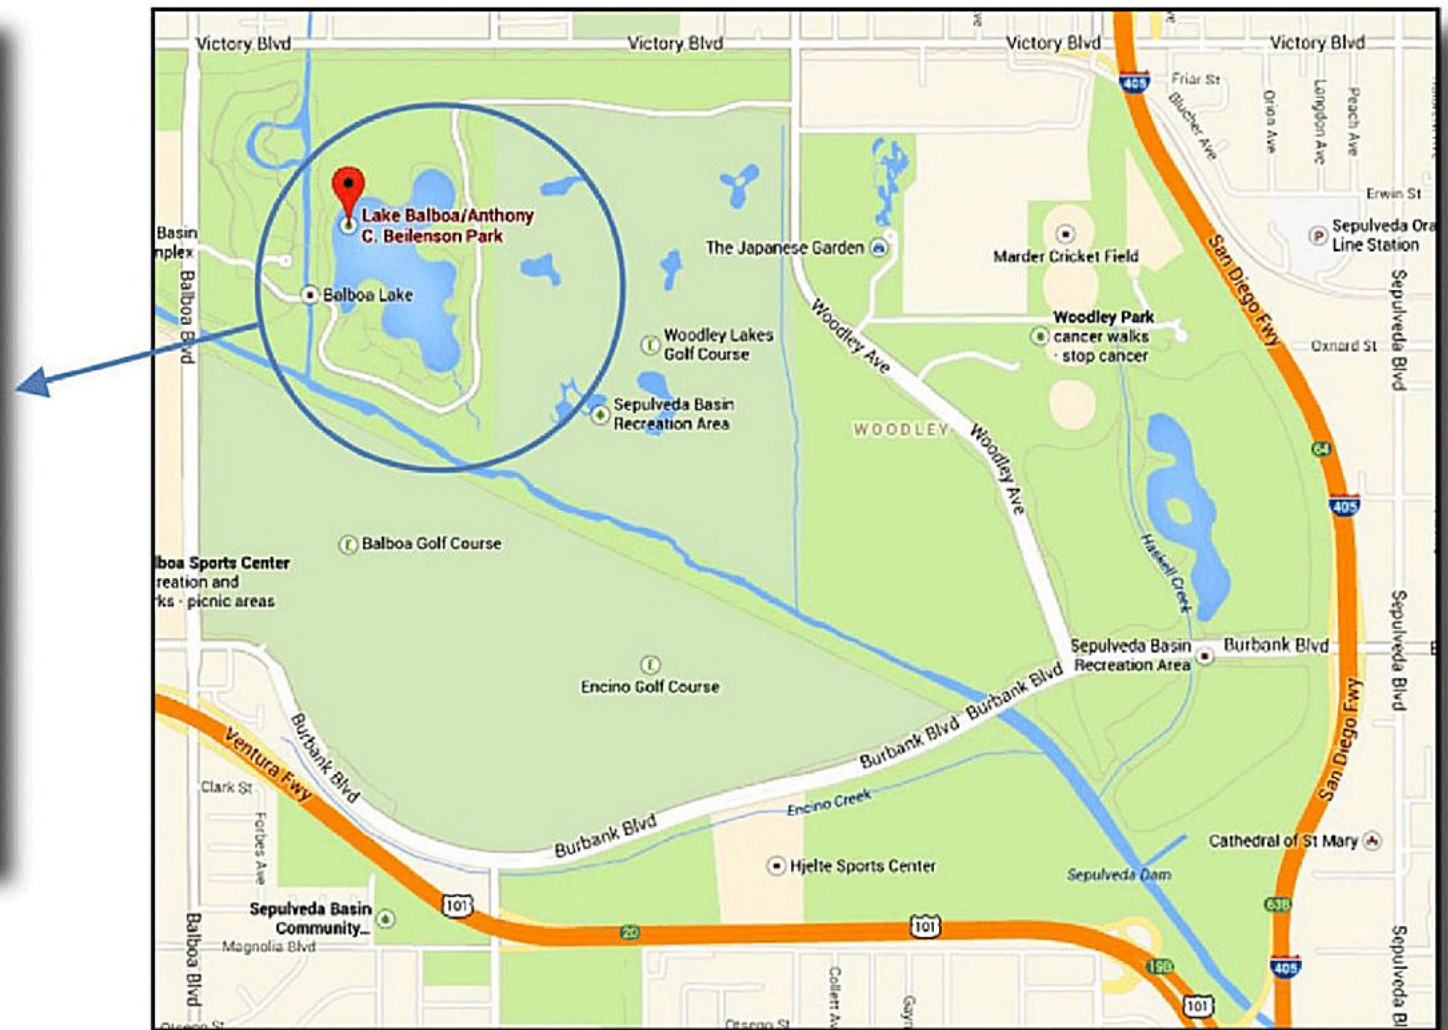

Need information? Send your question to education2@spff.org and type "A Casting Practice Question" in the subject line.

SIERRA PACIFIC FLYFISHERS

LAKE BALBOA FLY CASTING PRACTICE AREA

Come practice at Lake Balboa to improve your casting skills! Instructors are there to assist you on most 1st and 3rd Saturdays of the month from 9 am to 11 am. Practice rods and reels are available. Use the parking lot that's shown on the map... it's just east of the kids play area. If the lot is full, just park on the street. Be smart - lock any valuables out of sight before you drive to the park - don't invite theft.

CAUTION: This is a duck, coot, and goose friendly area...there's usually plenty of bird poop on the ground. Good shoes or sandals are definitely not recommended!