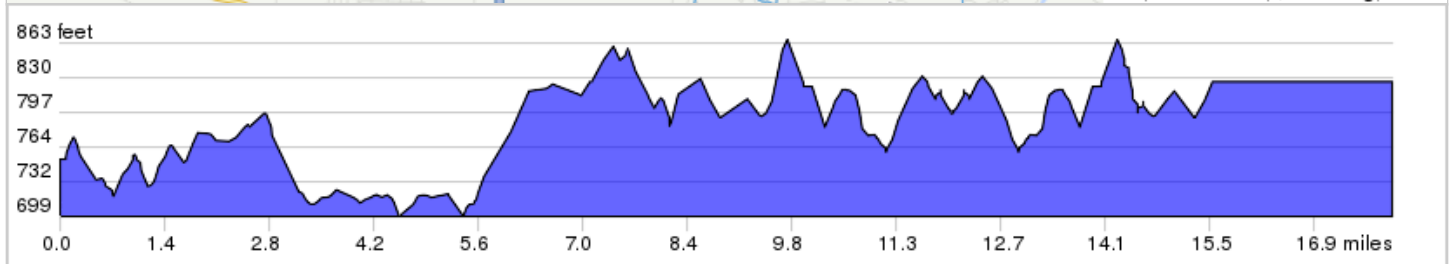

Solon to Swisher Kava House Retrace 18 miles

Solon to Swisher Kava House Retrace 18 miles

🚩	0.0	Start of route
→	0.1	R onto Racine Ave NE
←	0.6	L onto Route 382/County Rd F16
→	2.7	R onto County Rd W6E/Ely Rd NE
←	5.2	L onto County Rd F12/120th St NE
←	11.9	L onto Summit St SE
→	12.0	R onto 2nd St SE to Kava House.
→	14.6	R onto 120th St NW/Division St NE
←	16.8	L onto Steeple Ln NE
↑	16.8	Continue onto Deen St NE
→	16.9	R onto Mill St NE
←	17.0	L onto County Rd F12/120th St NE

17.0 miles. +871/-797 feet

🚩	17.9	End of route
---	------	--------------

0.9 miles. +0/-0 feet