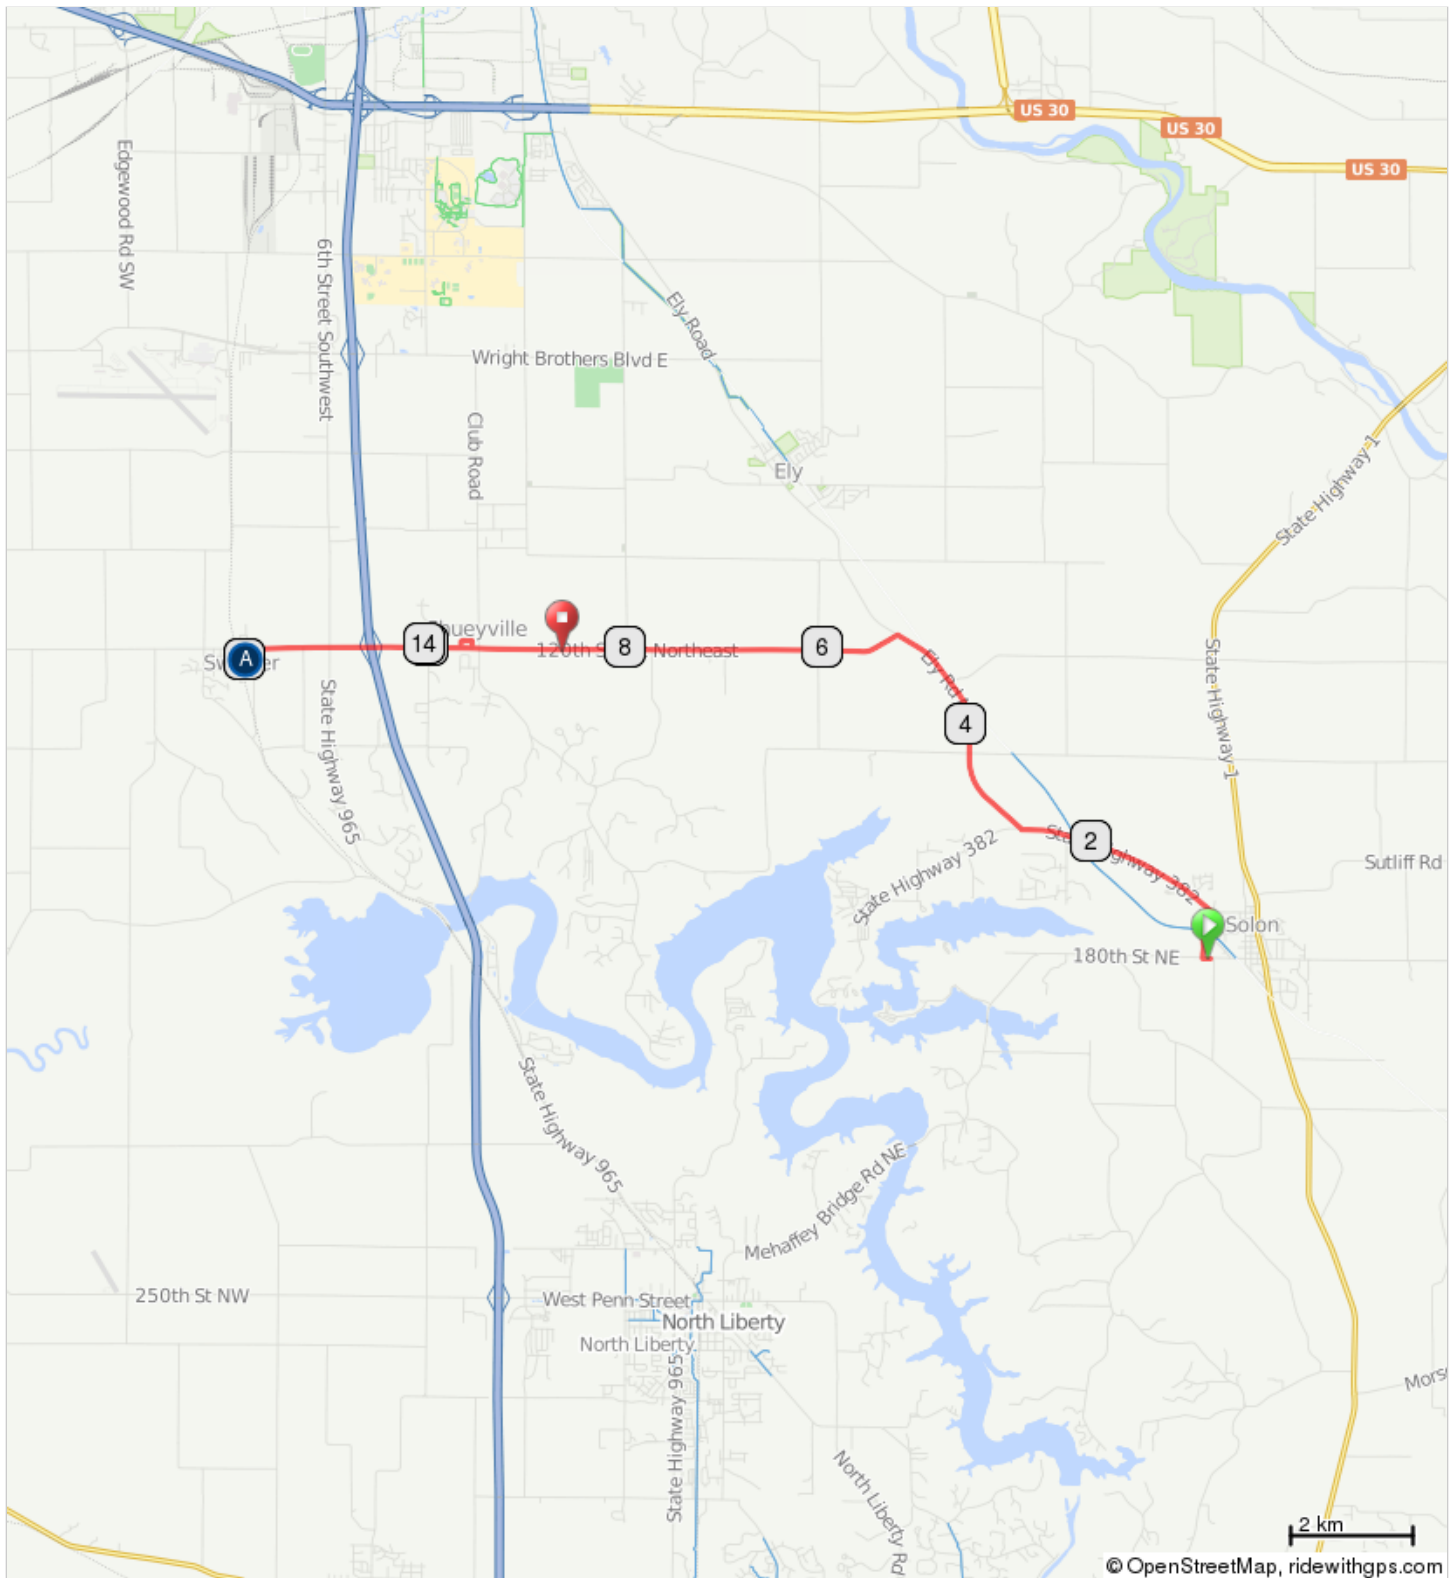

Solon to Swisher Kava House Retrace 18 miles

Solon to Swisher Kava House Retrace 18 miles

🚩	0.0	Start of route
→	0.1	R onto Racine Ave NE
←	0.6	L onto Route 382/County Rd F16
→	2.7	R onto County Rd W6E/Ely Rd NE
←	5.2	L onto County Rd F12/120th St NE
←	11.9	L onto Summit St SE
→	12.0	R onto 2nd St SE to Kava House.
→	14.6	R onto 120th St NW/Division St NE
←	16.8	L onto Steeple Ln NE
↑	16.8	Continue onto Deen St NE
→	16.9	R onto Mill St NE
←	17.0	L onto County Rd F12/120th St NE

17.0 miles. +871/-797 feet

🚩	17.9	End of route
---	------	--------------

0.9 miles. +0/-0 feet