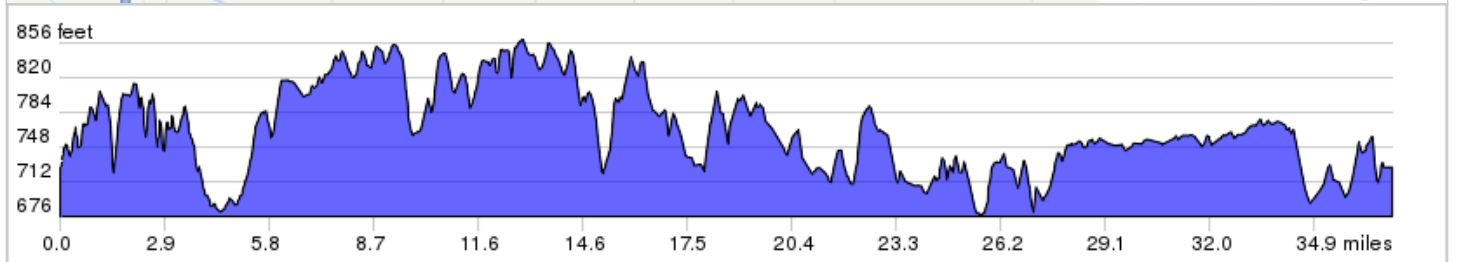

Scott Park, Morse, West Branch 37 miles

Scott Park, Morse, West Branch 37 miles

0.0	▀	Start of route
0.1	→	R onto S Scott Blvd
3.2	→	R onto IA-1 N/N Dodge St
7.7	→	R onto Morse Rd NE
15.1	→	R onto Baker Ave
21.7	←	L onto Downey St/W Main St
21.8	→	R onto S Downey St/Parkside Dr
27.8	→	R onto US-6 W
31.1	→	Slight R onto American Legion Rd SE/Historic US 6
36.6	→	R onto S Scott Blvd
36.9	→	R and back to Scott Park.
37.1	▀	End of route

37.1 miles. +1858/-1858 feet