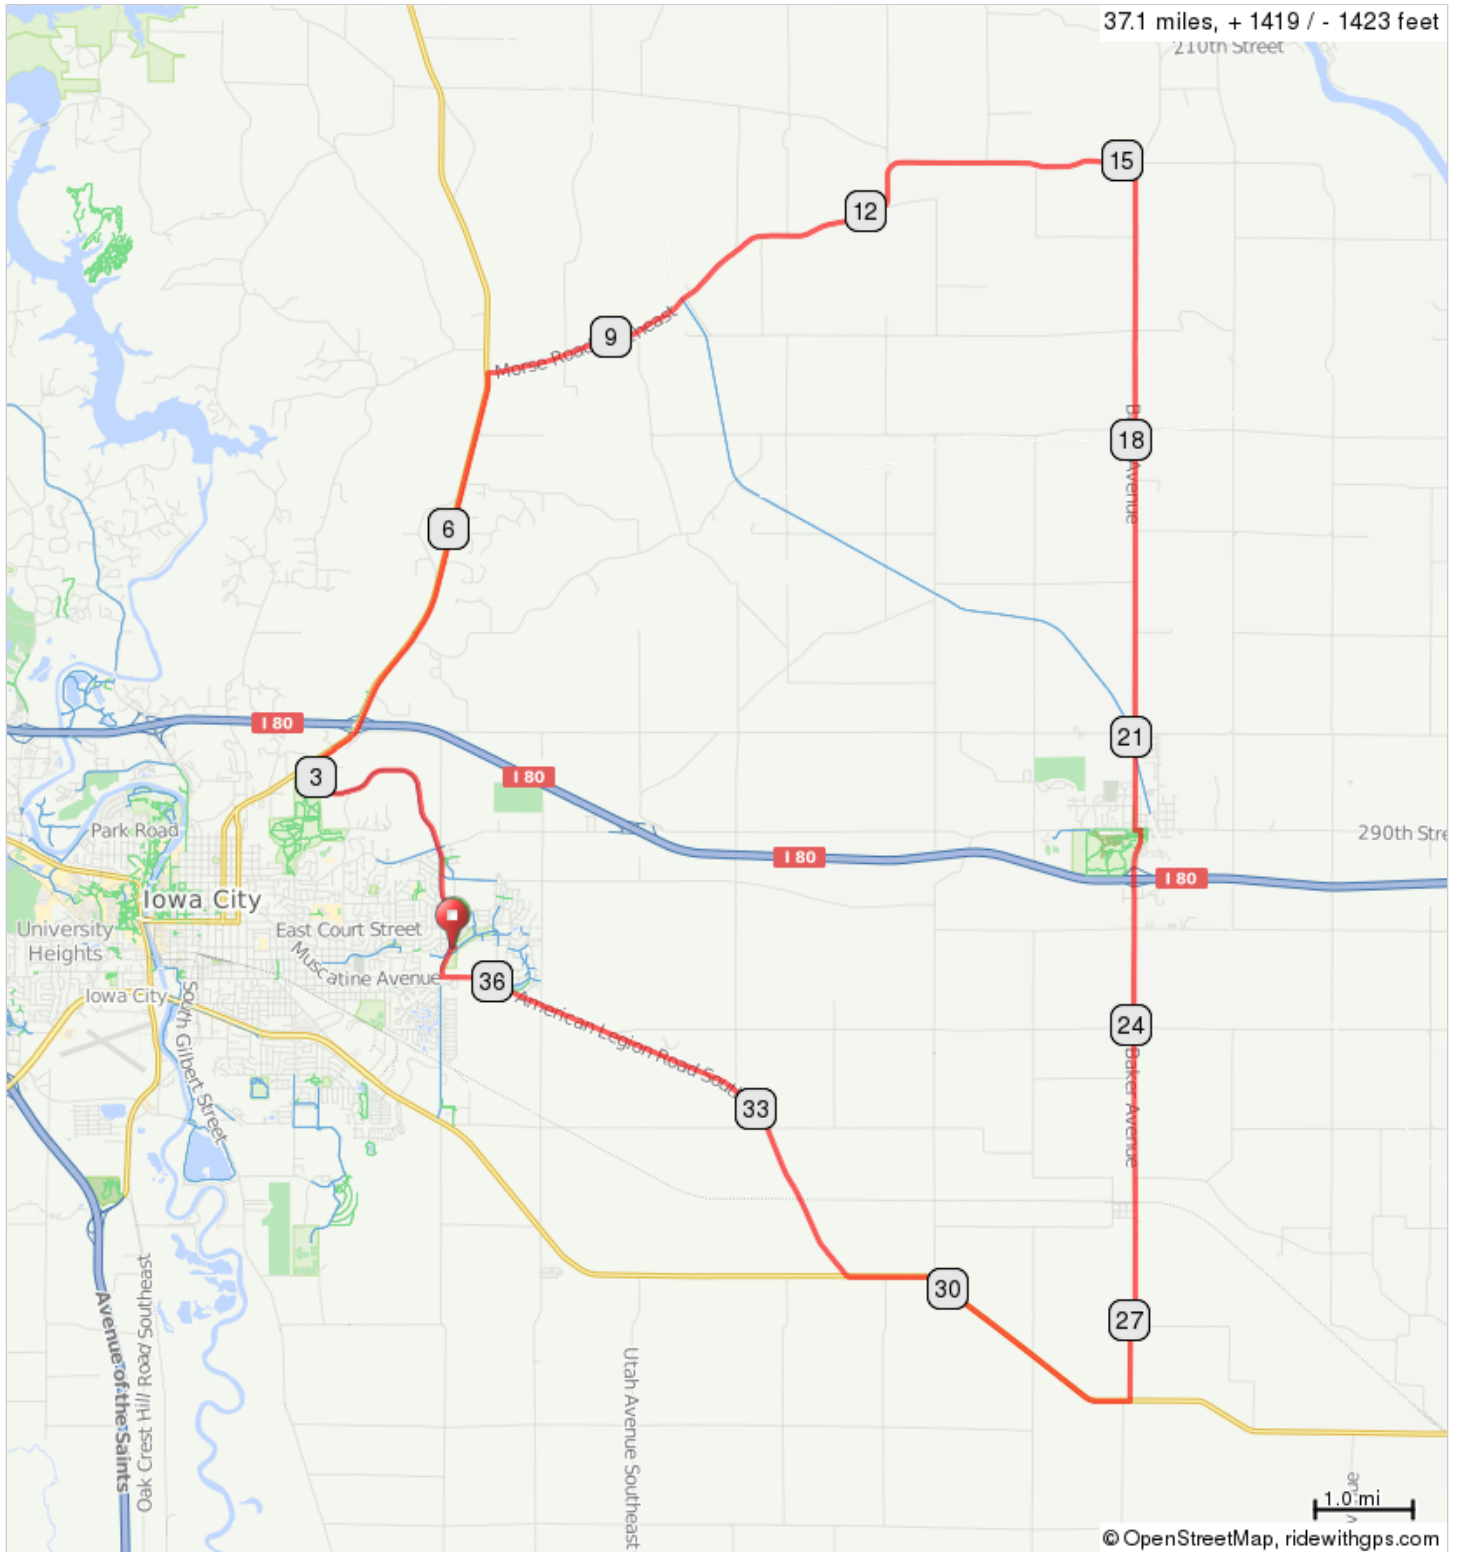

Scott Park, Morse, West Branch 37 miles

Scott Park, Morse, West Branch 37 miles

0.0	▀	Start of route
0.1	→	R onto S Scott Blvd
3.2	→	R onto IA-1 N/N Dodge St
7.7	→	R onto Morse Rd NE
15.1	→	R onto Baker Ave
21.7	←	L onto Downey St/W Main St
21.8	→	R onto S Downey St/Parkside Dr
27.8	→	R onto US-6 W
31.1	→	Slight R onto American Legion Rd SE/Historic US 6
36.6	→	R onto S Scott Blvd
36.9	→	R and back to Scott Park.
37.1	▀	End of route

37.1 miles. +1858/-1858 feet