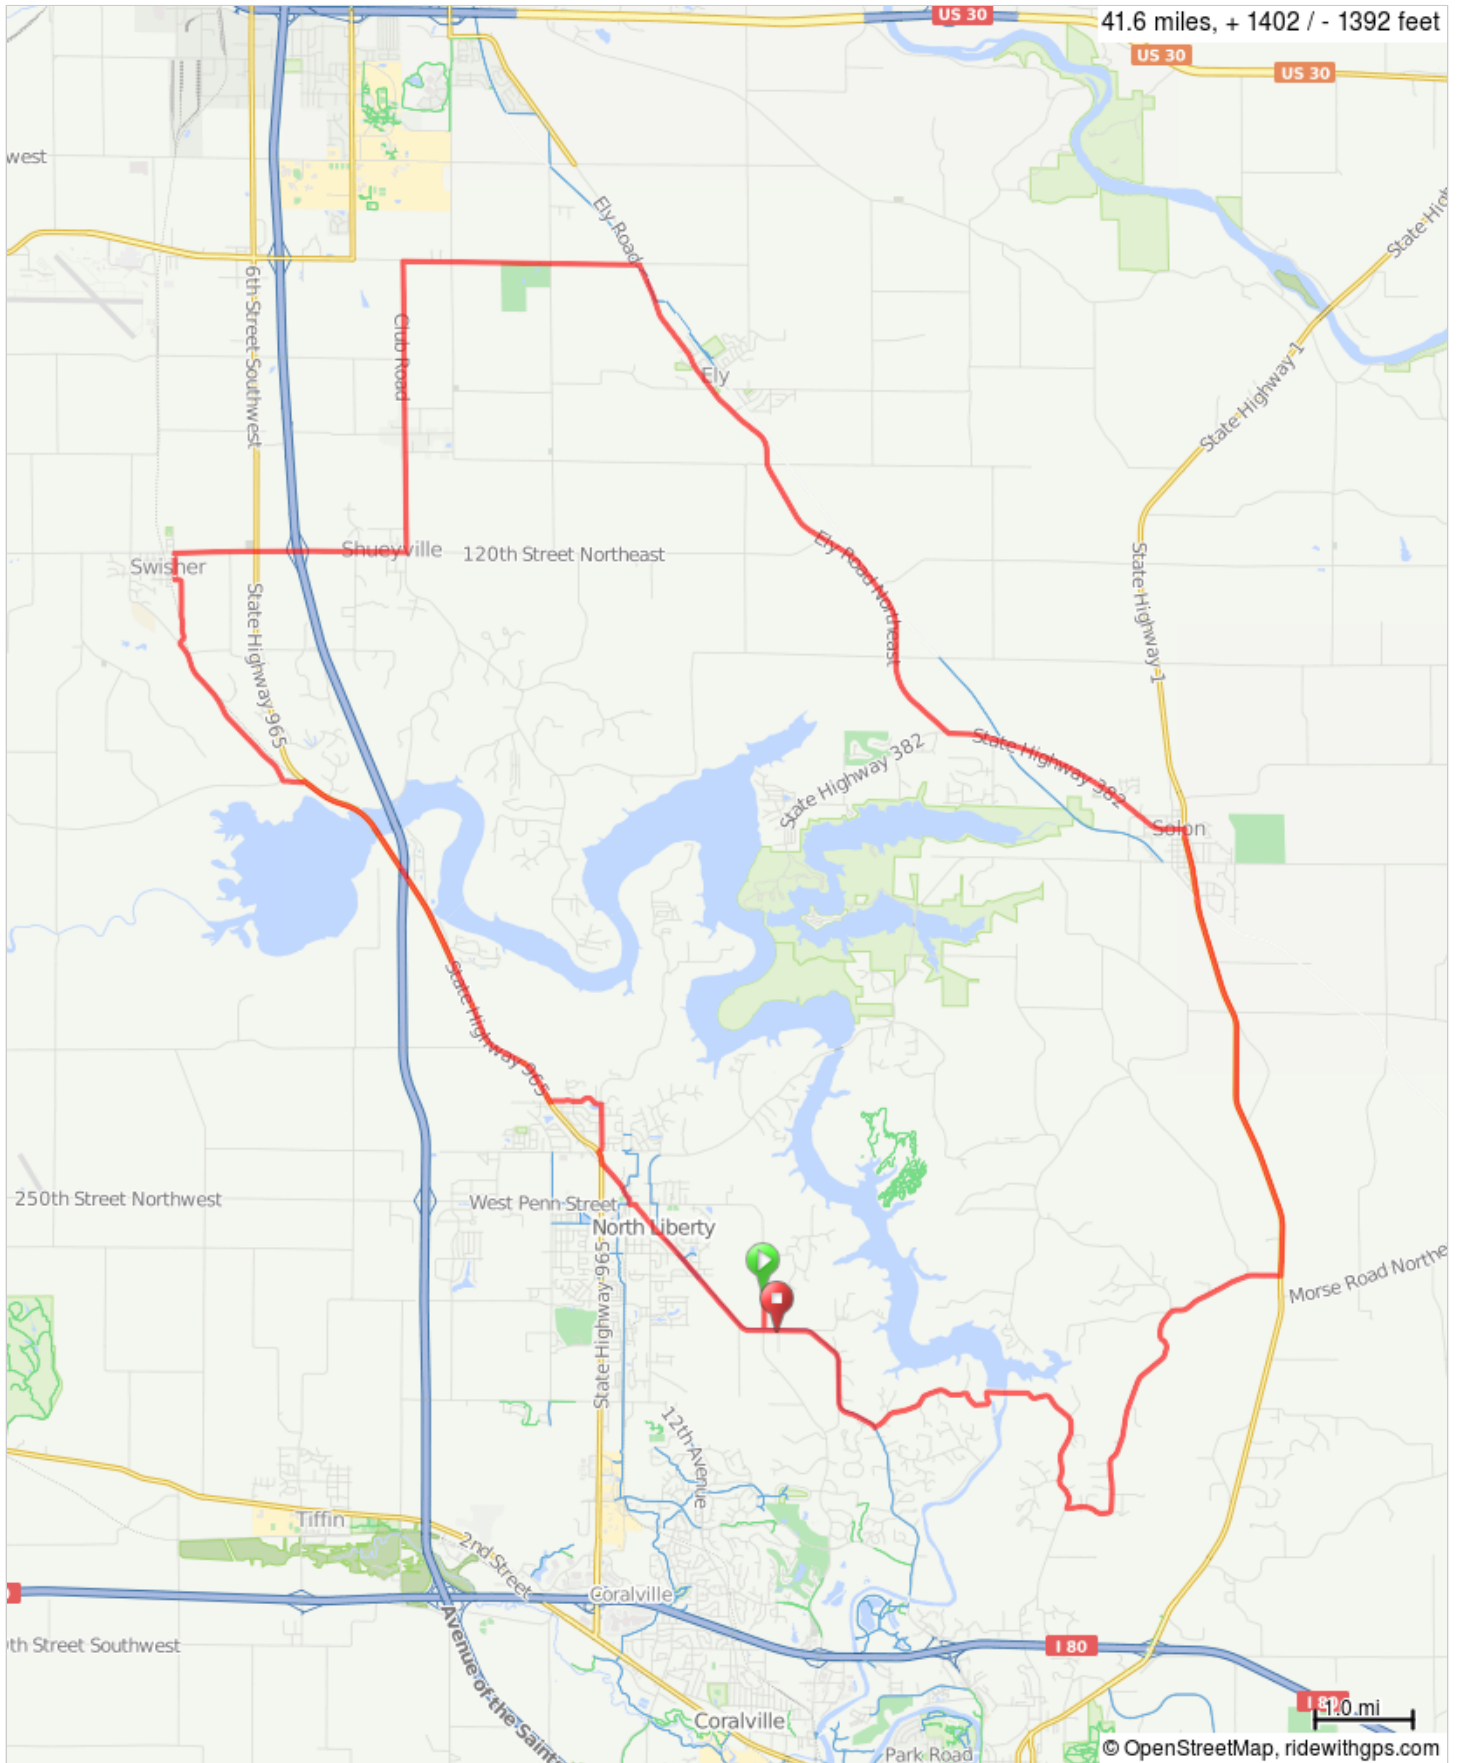

North Liberty, Swisher, Shueyville, CR, Ely and Solon

North Liberty, Swisher, Shueyville, CR, Ely and Solon

1.	0.0	▀	Start of route
2.	0.4	→	Meet at Liberty High School on Dubuque St. R onto Dubuque St NE/Iowa River Corridor Trail
3.	2.5	←	L onto 250th St/W Penn St
4.	2.6	→	R onto N Dubuque St/Old Hwy 218
5.	3.1	→	R onto IA-965
6.	3.2	→	R onto Scales Bend Rd NE
7.	3.7	←	L onto Pheasant Ln
8.	4.3	→	R onto IA-965
9.	8.5	←	L onto Amana Rd NW
10.	8.8	→	R onto Cou Falls Rd NW
11.	10.5	→	R onto Oak Ave SE
12.	11.0	↑	Optional stop in Swisher at Kava House.
13.	11.2	↑	Continue onto 4th St SE

11.2 miles. +373/-354 feet

27.	39.8	→	R onto Dubuque St NE/Iowa River Corridor Trail and return to the school.
28.	41.6	▀	End of route

2.9 miles. +72/-101 feet

14.	11.2	↑	Continue onto Summit St SE
15.	11.5	→	R onto 120th St NW/Division St NE
16.	13.7	←	L onto Club Rd NE
17.	16.6	→	R onto Wright Brothers Blvd E
18.	19.0	→	R onto Ely Rd
19.	19.4	↑	Continue onto State St
20.	20.9	↑	Continue onto Ely Rd
21.	25.1	←	Slight L onto Hwy 382 NE
22.	27.7	↑	Optional stop in Solon at Big Grove Brewery
23.	27.8	→	R onto S Market St/Hwy 1
24.	32.5	→	R onto Newport Rd NE
25.	36.4	→	R onto Prairie Du Chien Rd NE
26.	38.7	←	L onto W Overlook Rd NE

27.6 miles. +1391/-1415 feet