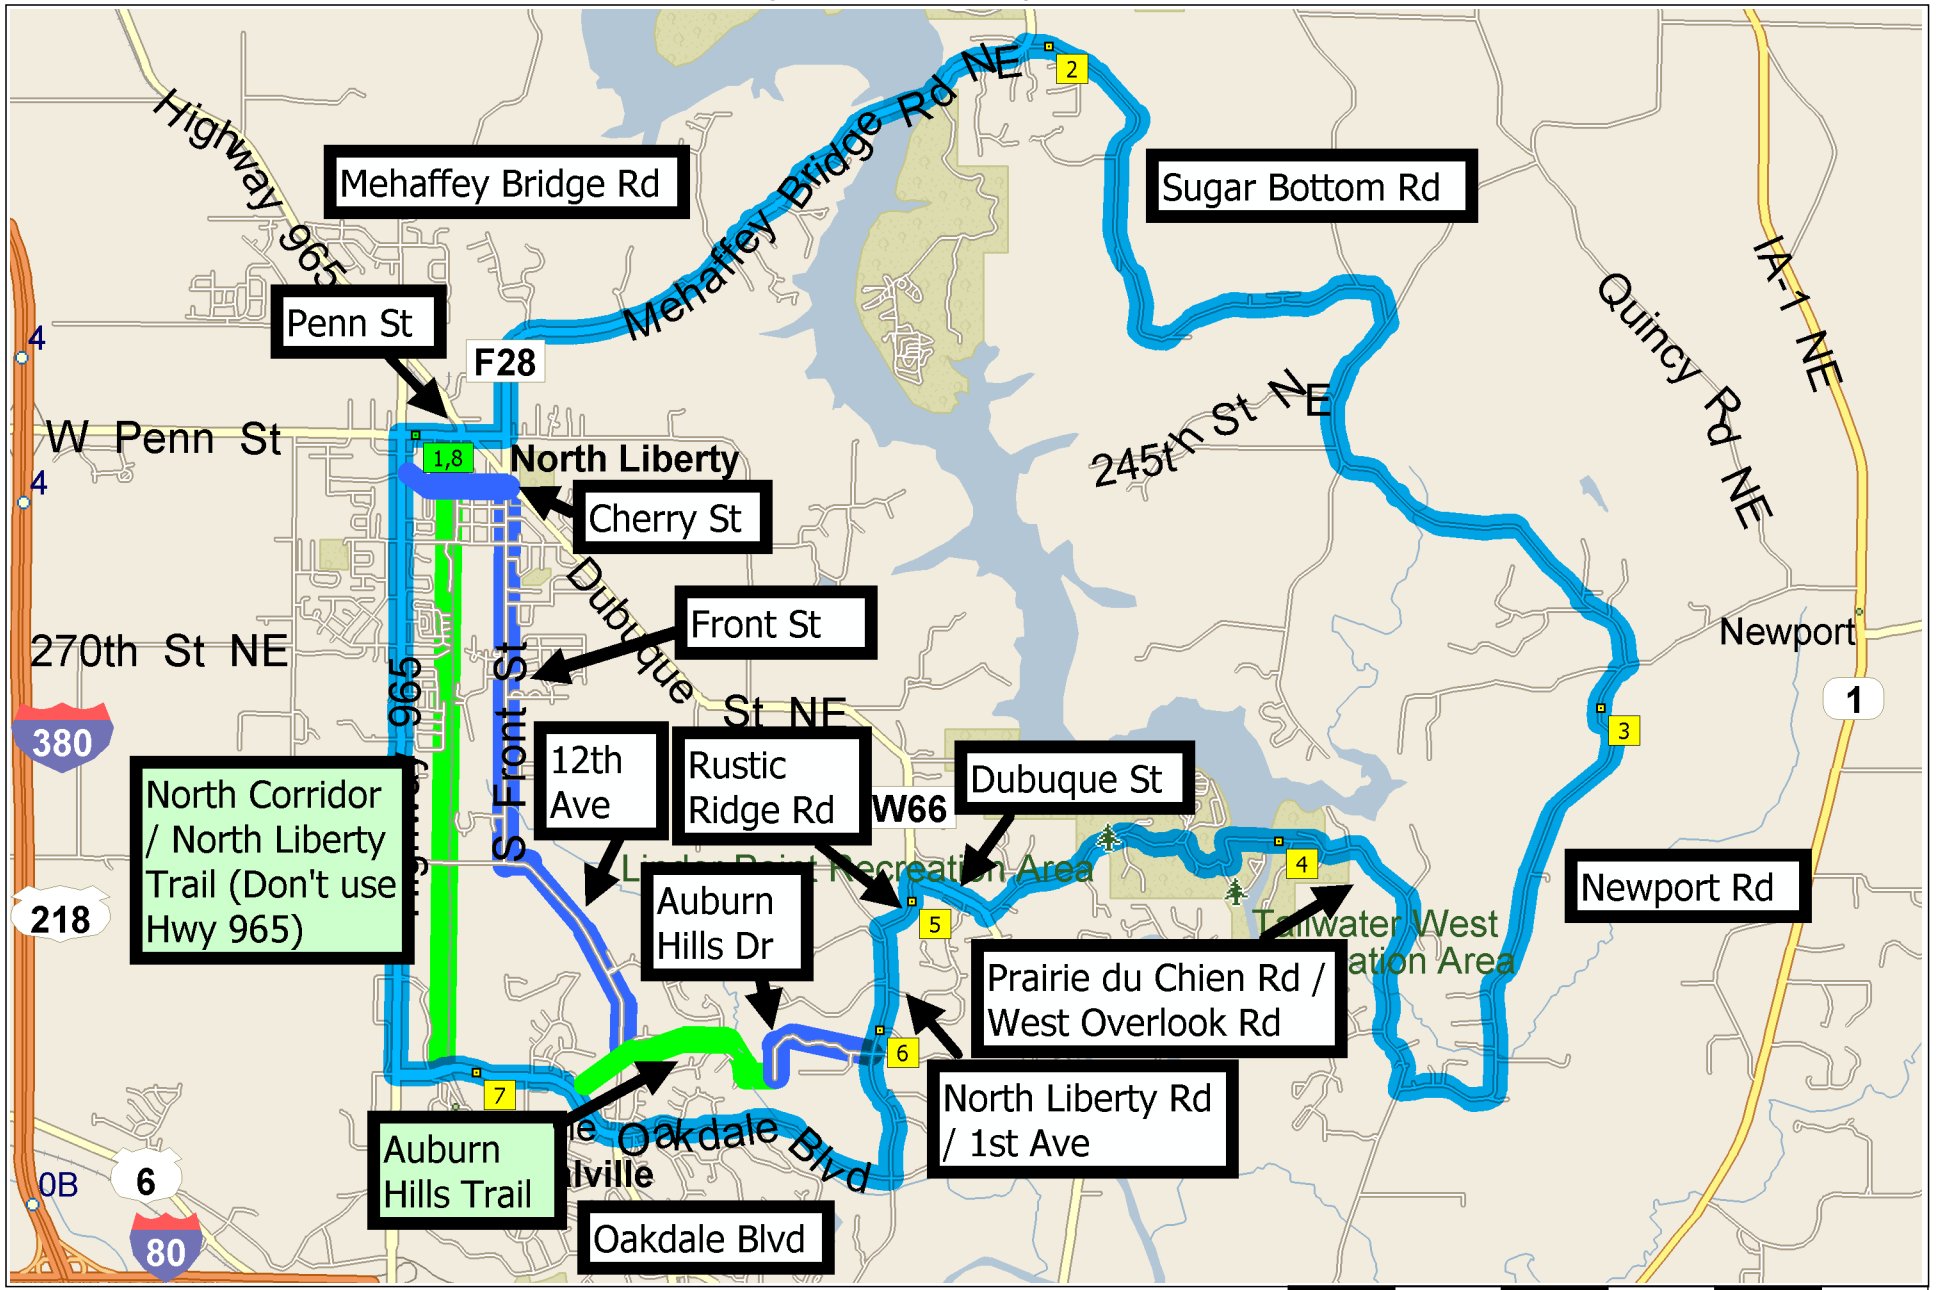

Sugar Bottom Loop - 23 miles

Copyright © and (P) 1988–2008 Microsoft Corporation and/or its suppliers. All rights reserved. <http://www.microsoft.com/streets/>
 Certain mapping and direction data © 2008 NAVTEQ. All rights reserved. The Data for areas of Canada includes information taken with permission from Canadian authorities, including: © Her Majesty the Queen in Right of Canada, © Queen's Printer for Ontario. NAVTEQ and NAVTEQ ON BOARD are trademarks of NAVTEQ. © 2008 Tele Atlas North America, Inc. All rights reserved. Tele Atlas and Tele Atlas North America are trademarks of Tele Atlas, Inc. © 2008 by Applied Geographic Systems. All rights reserved.