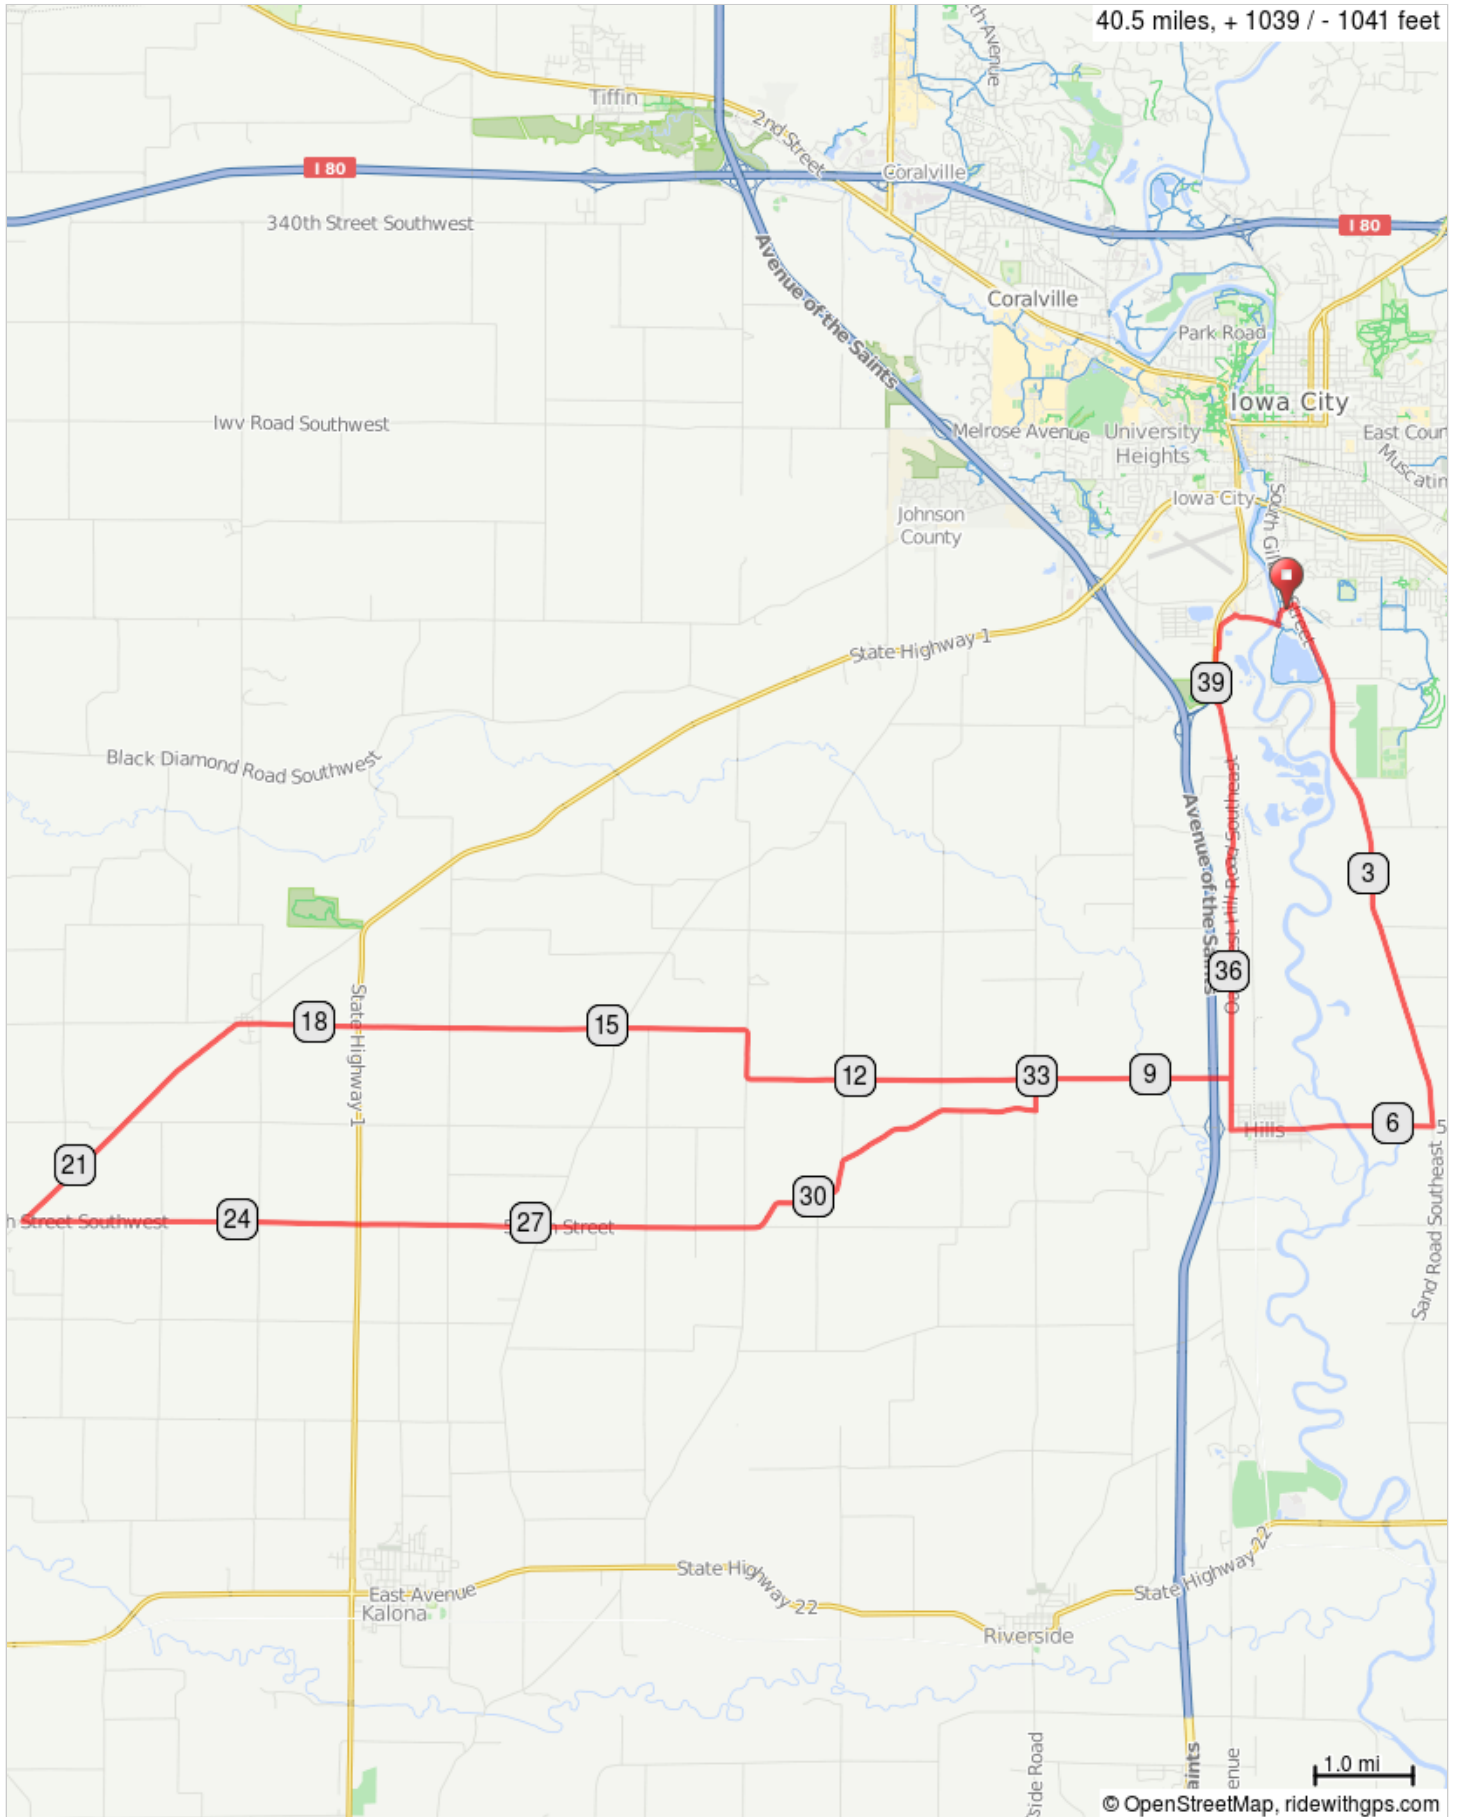

Napoleon Park Amish Loop 40 miles

Napoleon Park Amish Loop 40 miles

0.0	▀	Start of route
0.1	→	Start at Napoleon Park. R onto S Gilbert St
0.9	↑	Continue onto County Rd W66/Sand Rd SE
5.6	→	R onto Co Rd F62/520th St SE
7.7	→	R onto Co Rd F62/Oakcrest Hill Rd SE
8.2	←	Meet at Napoleon Park. L onto Co Rd F62/500th St SW
18.8	←	Slight L onto Angle Rd SW
21.8	←	Sharp L onto 540th St SW
29.3	↑	Continue onto Bayertown Rd SW
32.6	←	L onto Naples Ave SW
33.0	→	R onto 500th St SW
35.0	←	L onto Oak Crest Hill Rd SE
38.9	→	R to stay on Oak Crest Hill Rd SE/Riverside Dr.
39.8	→	R onto McCollister Blvd
40.3	→	Sharp R toward Iowa River rc Trail, under bridge and onto the trail.
40.5	→	R onto Napoleon Ln
40.5	▀	End of route