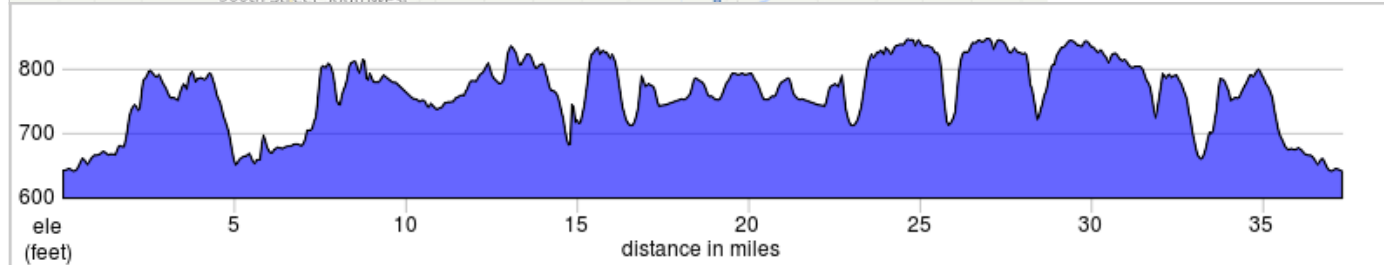

Iowa City Big Grove Brewery to Solon Brew Pub Loop 38 miles

Ride starts at Hamm's Home and Hearth 1134 S Gilbert St, Iowa City. Ride to North Liberty and Solon with a stop at Big Grove Brewery. Then back on Sugar Bottom Road, Newport, Prairie Du Chien, Gilbert to Big Grove Brewery in Iowa City

- A. Big Grove Brew Pub
- B. Big Grove Brewery

Iowa City Big Grove Brewery to Solon Brew Pub Loop 38 miles

Num	Type	Dist	Note
1.		0.0	Start of route
2.		0.0	Ride starts at Big Grove Brewery in Iowa City. Exit L onto S Gilbert St
3.		1.2	R onto E Jefferson St
4.		1.5	L onto N Governor St
5.		2.4	R onto N Dodge St
6.		2.5	L onto Prairie Du Chien Rd/N Summit St
7.		3.5	L onto Linder Rd NE
8.		4.7	R onto Dubuque St Trail
9.		5.4	L onto E Oakdale Blvd
10.		8.7	R onto N Ridge Trail
11.		11.7	R onto 250th St/W Penn St

11.7 miles. +520/-400 feet

Num	Type	Dist	Note
22.		35.8	R onto E Market St
23.		36.1	L onto N Gilbert St
24.		37.3	R at E 3rd St to Big Grove Brewery.
25.		37.3	End of route

2.4 miles. +13/-47 feet

Num	Type	Dist	Note
12.		12.1	L onto N Front St/ Mehaffy Bridge Road.
13.		17.3	Continue straight onto 180th St NE and continue to Solon.
14.		19.5	L onto S Iowa St
15.		19.8	Stop at Big Grove Brew Pub in Solon. When leaving Big Grove, retrace back towards Lake McBride.
16.		20.1	R onto 180th St NE/E 5th St
17.		22.2	Continue onto Mehaffey Bridge Rd NE
18.		24.2	L onto Sugar Bottom Rd NE
19.		29.8	R onto Newport Rd NE
20.		32.5	L onto Prairie Du Chien Rd NE
21.		34.9	R onto N Dodge St

23.2 miles. +1061/-1052 feet