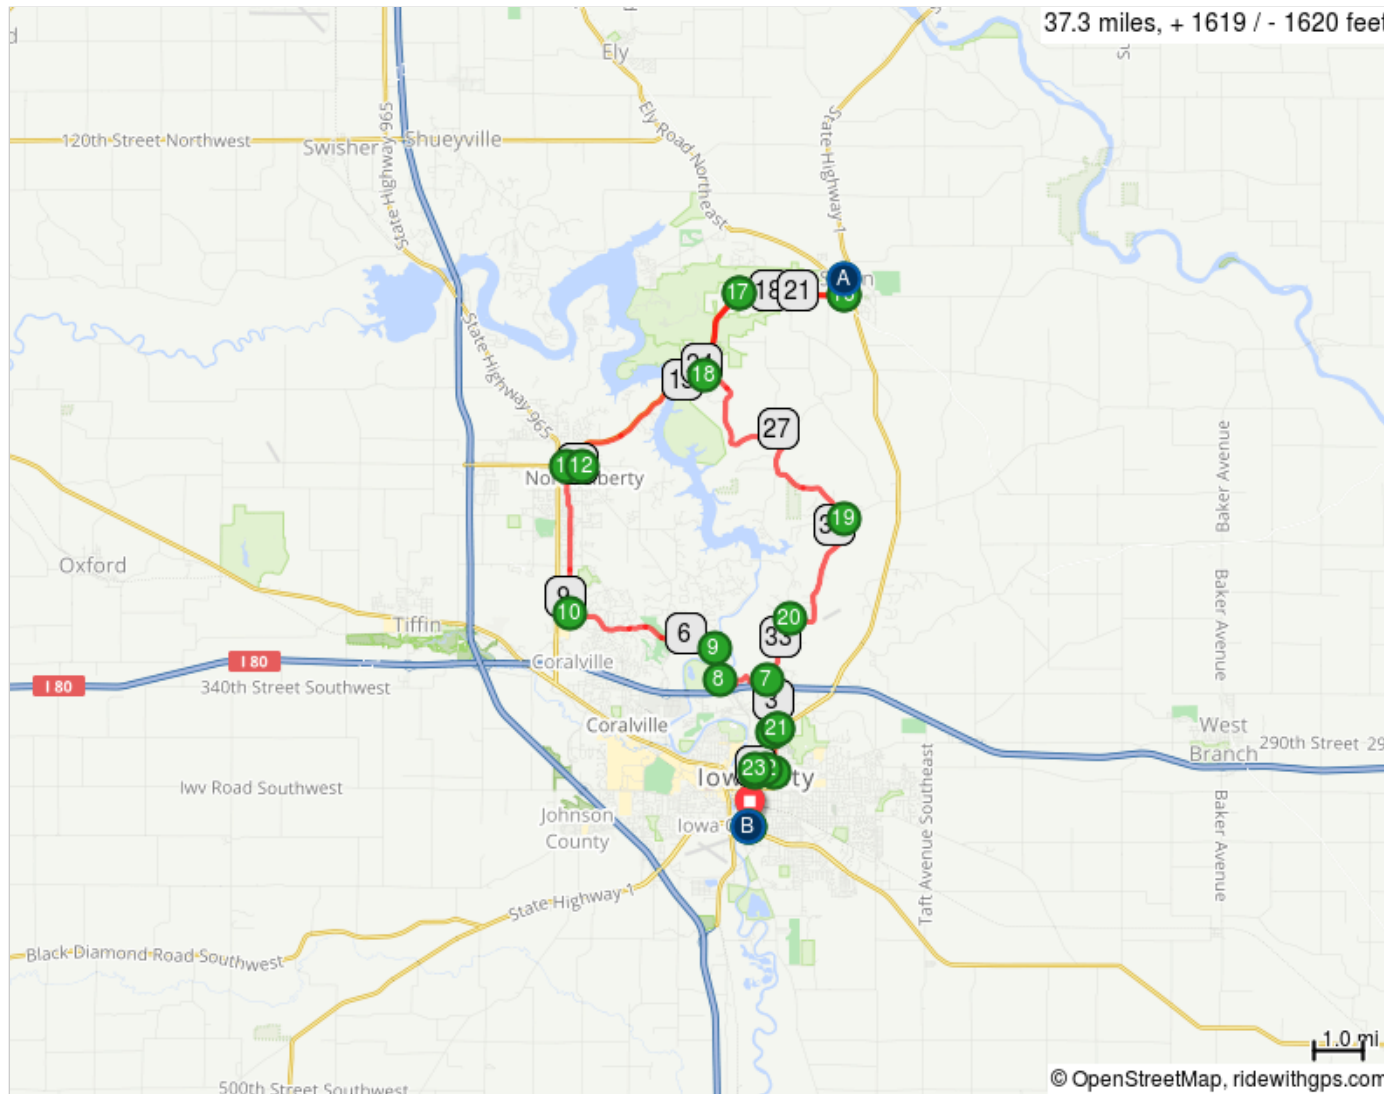

Iowa City Big Grove Brewery to Solon Brew Pub Loop 38 miles

Ride starts at Hamm's Home and Hearth 1134 S Gilbert St, Iowa City. Ride to North Liberty and Solon with a stop at Big Grove Brewery. Then back on Sugar Bottom Road, Newport, Prairie Du Chien, Gilbert to Big Grove Brewery in Iowa City

- A. Big Grove Brew Pub
- B. Big Grove Brewery

Iowa City Big Grove Brewery to Solon Brew Pub Loop 38 miles

Num	Type	Dist	Note
1.		0.0	Start of route
2.		0.0	Ride starts at Big Grove Brewery in Iowa City. Exit L onto S Gilbert St
3.		1.2	R onto E Jefferson St
4.		1.5	L onto N Governor St
5.		2.4	R onto N Dodge St
6.		2.5	L onto Prairie Du Chien Rd/N Summit St
7.		3.5	L onto Linder Rd NE
8.		4.7	R onto Dubuque St Trail
9.		5.4	L onto E Oakdale Blvd
10.		8.7	R onto N Ridge Trail
11.		11.7	R onto 250th St/W Penn St

11.7 miles. +520/-400 feet

Num	Type	Dist	Note
22.		35.8	R onto E Market St
23.		36.1	L onto N Gilbert St
24.		37.3	R at E 3rd St to Big Grove Brewery.
25.		37.3	End of route

2.4 miles. +13/-47 feet

Num	Type	Dist	Note
12.		12.1	L onto N Front St/ Mehaffy Bridge Road.
13.		17.3	Continue straight onto 180th St NE and continue to Solon.
14.		19.5	L onto S Iowa St
15.		19.8	Stop at Big Grove Brew Pub in Solon. When leaving Big Grove, retrace back towards Lake McBride.
16.		20.1	R onto 180th St NE/E 5th St
17.		22.2	Continue onto Mehaffey Bridge Rd NE
18.		24.2	L onto Sugar Bottom Rd NE
19.		29.8	R onto Newport Rd NE
20.		32.5	L onto Prairie Du Chien Rd NE
21.		34.9	R onto N Dodge St

23.2 miles. +1061/-1052 feet