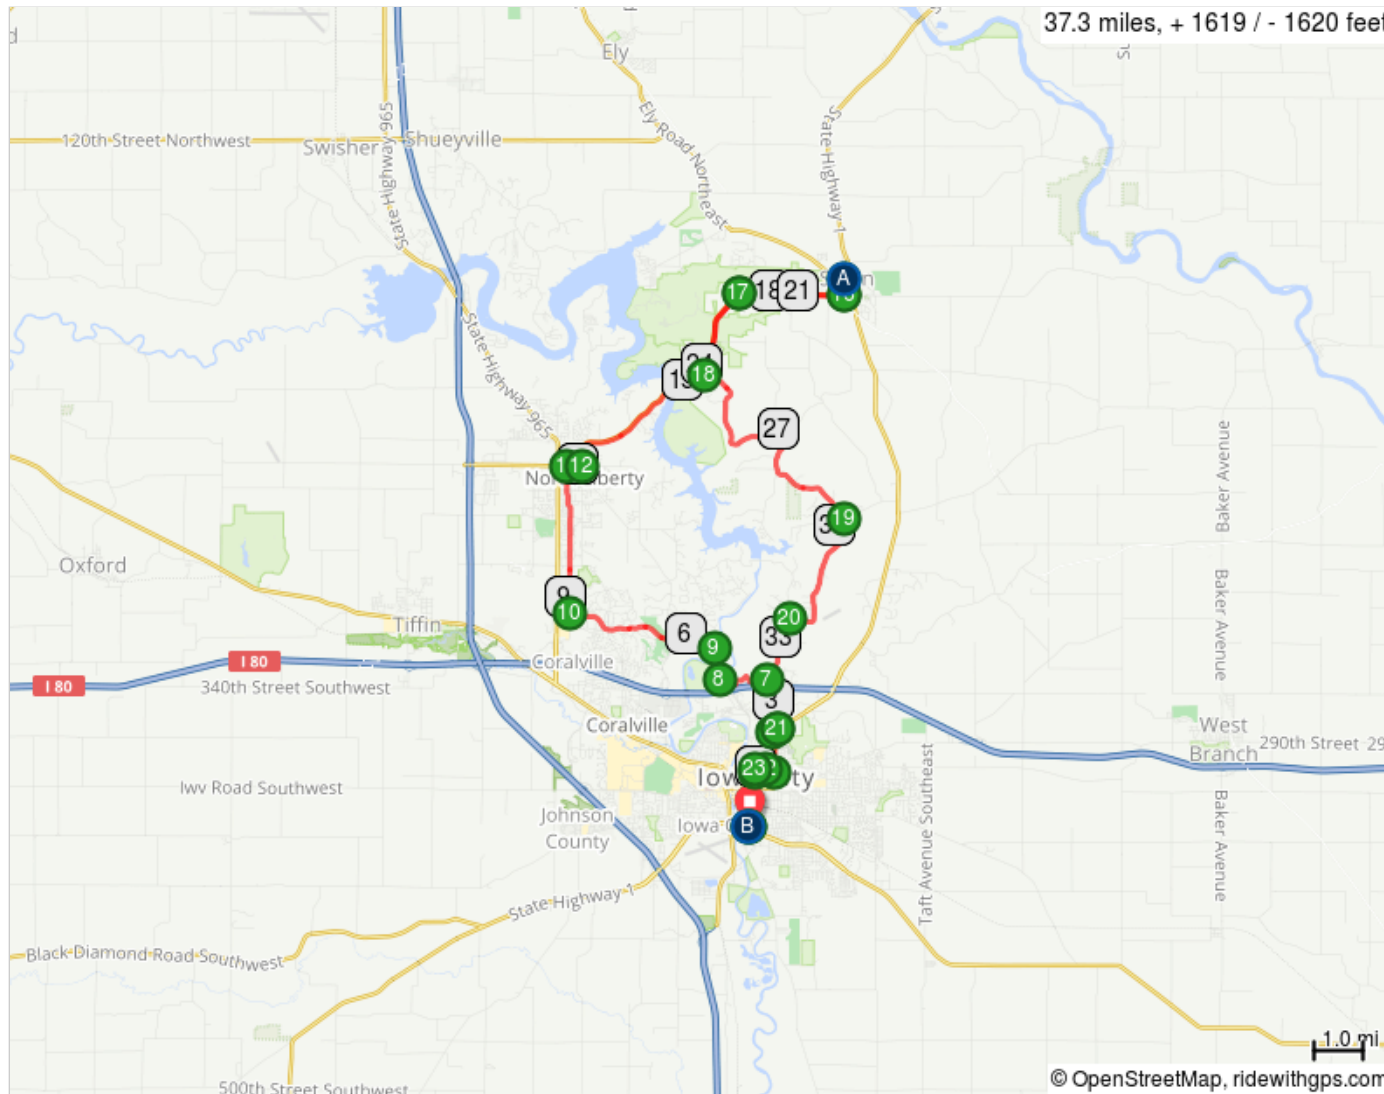

# Iowa City Big Grove Brewery to Solon Brew Pub Loop 38 miles

Ride starts at Hamm's Home and Hearth 1134 S Gilbert St, Iowa City. Ride to North Liberty and Solon with a stop at Big Grove Brewery. Then back on Sugar Bottom Road, Newport, Prairie Du Chien, Gilbert to Big Grove Brewery in Iowa City

- A. Big Grove Brew Pub
- B. Big Grove Brewery

Iowa City Big Grove Brewery to Solon Brew Pub Loop 38 miles

Num	Type	Dist	Note
1.		0.0	Start of route
2.		0.0	Ride starts at Big Grove Brewery in Iowa City. Exit L onto S Gilbert St
3.		1.2	R onto E Jefferson St
4.		1.5	L onto N Governor St
5.		2.4	R onto N Dodge St
6.		2.5	L onto Prairie Du Chien Rd/N Summit St
7.		3.5	L onto Linder Rd NE
8.		4.7	R onto Dubuque St Trail
9.		5.4	L onto E Oakdale Blvd
10.		8.7	R onto N Ridge Trail
11.		11.7	R onto 250th St/W Penn St

11.7 miles. +520/-400 feet

Num	Type	Dist	Note
22.		35.8	R onto E Market St
23.		36.1	L onto N Gilbert St
24.		37.3	R at E 3rd St to Big Grove Brewery.
25.		37.3	End of route

2.4 miles. +13/-47 feet

Num	Type	Dist	Note
12.		12.1	L onto N Front St/ Mehaffy Bridge Road.
13.		17.3	Continue straight onto 180th St NE and continue to Solon.
14.		19.5	L onto S Iowa St
15.		19.8	Stop at Big Grove Brew Pub in Solon. When leaving Big Grove, retrace back towards Lake McBride.
16.		20.1	R onto 180th St NE/E 5th St
17.		22.2	Continue onto Mehaffey Bridge Rd NE
18.		24.2	L onto Sugar Bottom Rd NE
19.		29.8	R onto Newport Rd NE
20.		32.5	L onto Prairie Du Chien Rd NE
21.		34.9	R onto N Dodge St

23.2 miles. +1061/-1052 feet