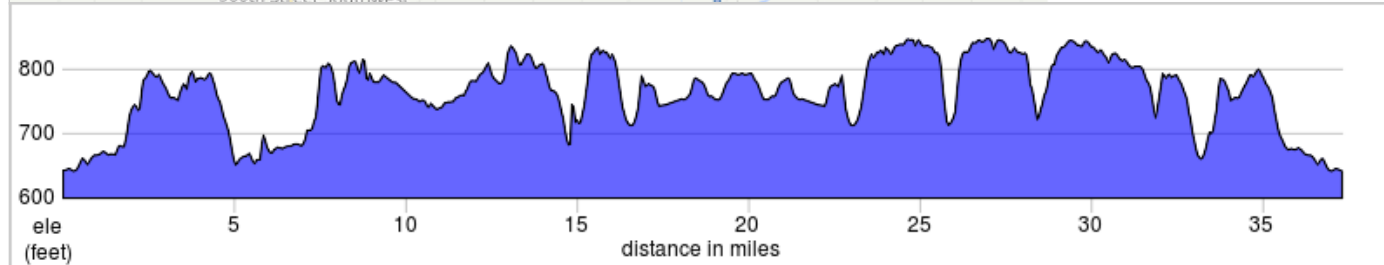

# Iowa City Big Grove Brewery to Solon Brew Pub Loop 38 miles

Ride starts at Hamm's Home and Hearth 1134 S Gilbert St, Iowa City. Ride to North Liberty and Solon with a stop at Big Grove Brewery. Then back on Sugar Bottom Road, Newport, Prairie Du Chien, Gilbert to Big Grove Brewery in Iowa City

- A. Big Grove Brew Pub
- B. Big Grove Brewery

Iowa City Big Grove Brewery to Solon Brew Pub Loop 38 miles

Num	Type	Dist	Note
1.		0.0	Start of route
2.		0.0	Ride starts at Big Grove Brewery in Iowa City. Exit L onto S Gilbert St
3.		1.2	R onto E Jefferson St
4.		1.5	L onto N Governor St
5.		2.4	R onto N Dodge St
6.		2.5	L onto Prairie Du Chien Rd/N Summit St
7.		3.5	L onto Linder Rd NE
8.		4.7	R onto Dubuque St Trail
9.		5.4	L onto E Oakdale Blvd
10.		8.7	R onto N Ridge Trail
11.		11.7	R onto 250th St/W Penn St

11.7 miles. +520/-400 feet

Num	Type	Dist	Note
22.		35.8	R onto E Market St
23.		36.1	L onto N Gilbert St
24.		37.3	R at E 3rd St to Big Grove Brewery.
25.		37.3	End of route

2.4 miles. +13/-47 feet

Num	Type	Dist	Note
12.		12.1	L onto N Front St/ Mehaffy Bridge Road.
13.		17.3	Continue straight onto 180th St NE and continue to Solon.
14.		19.5	L onto S Iowa St
15.		19.8	Stop at Big Grove Brew Pub in Solon. When leaving Big Grove, retrace back towards Lake McBride.
16.		20.1	R onto 180th St NE/E 5th St
17.		22.2	Continue onto Mehaffey Bridge Rd NE
18.		24.2	L onto Sugar Bottom Rd NE
19.		29.8	R onto Newport Rd NE
20.		32.5	L onto Prairie Du Chien Rd NE
21.		34.9	R onto N Dodge St

23.2 miles. +1061/-1052 feet