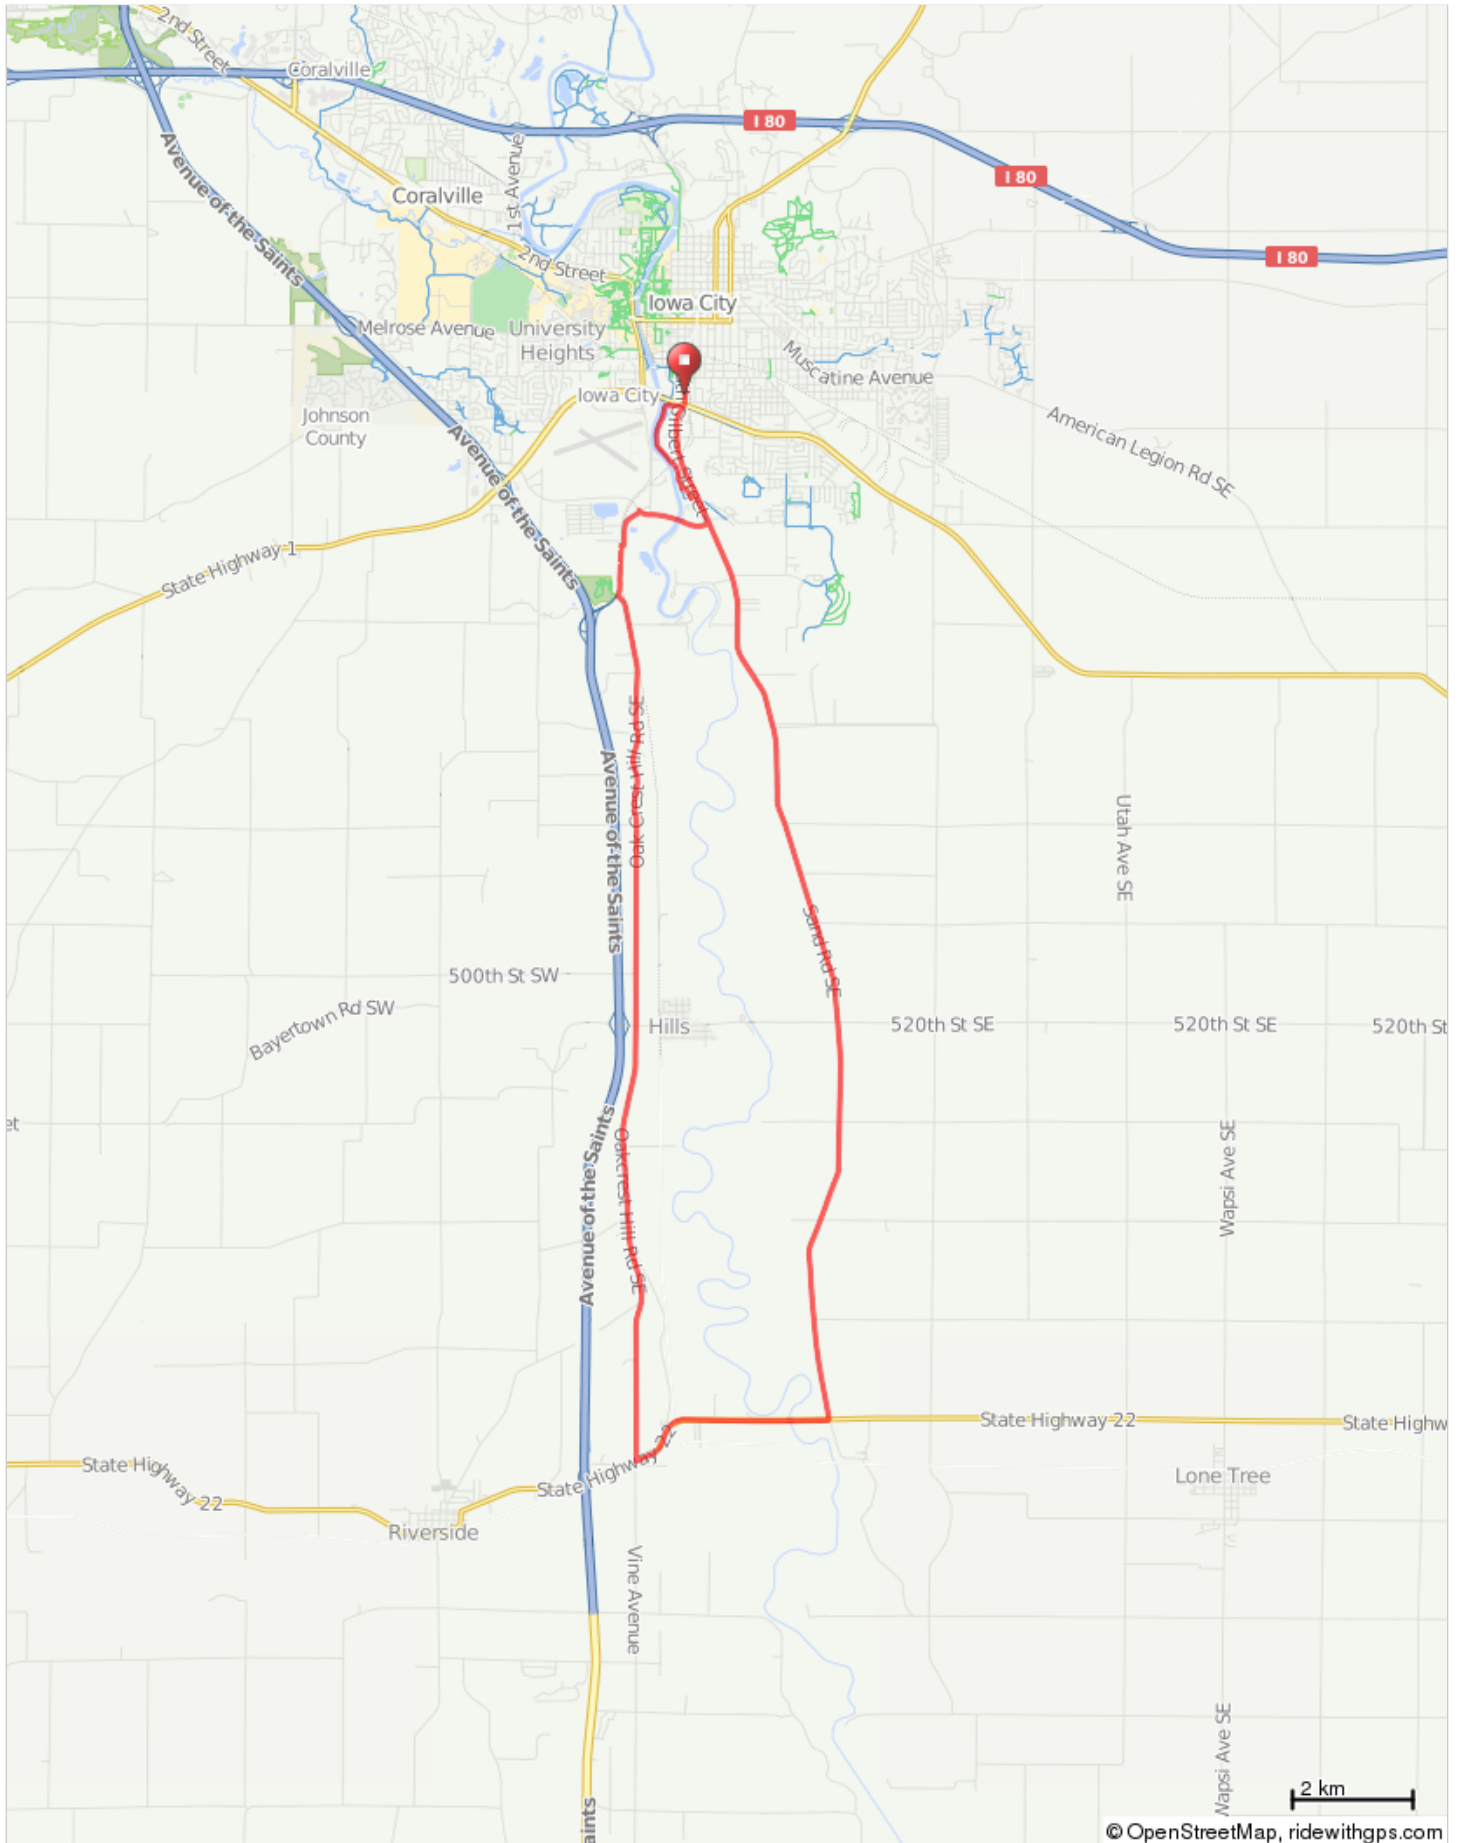

Iowa City to Riverside Loop

Iowa City to Riverside Loop

0.	←	Meet at Hamm's Home Interiors, 1134 S. Gilbert St.L onto S Gilbert St
1.	↑	Continue onto County Rd W66/Sand Rd SE
2.	→	R onto IA-22 W
3.	→	R onto Vine Ave
4.	→	R to stay on Oak Crest Hill Rd SE
5.	→	R onto Riverside Dr
6.	←	L onto McCollister Blvd
7.	→	Slight R toward S Gilbert St
8.	←	L toward S Gilbert St
9.	→	R toward S Gilbert St
10.	→	R onto S Gilbert St
11.	←	L toward Iowa River rc Trail
12.	→	R toward Iowa River rc Trail
13.	←	L toward Iowa River rc Trail
14.	→	R toward Iowa River rc Trail
15.	←	L toward Iowa River rc Trail

24.2 miles. +598/-589 feet

16.	→	R onto Iowa River rc Trail
17.	→	Slight R toward S Gilbert St
18.	←	L onto S Gilbert St
19.	→	R onto E 2nd St

1.3 miles. +25/-27 feet