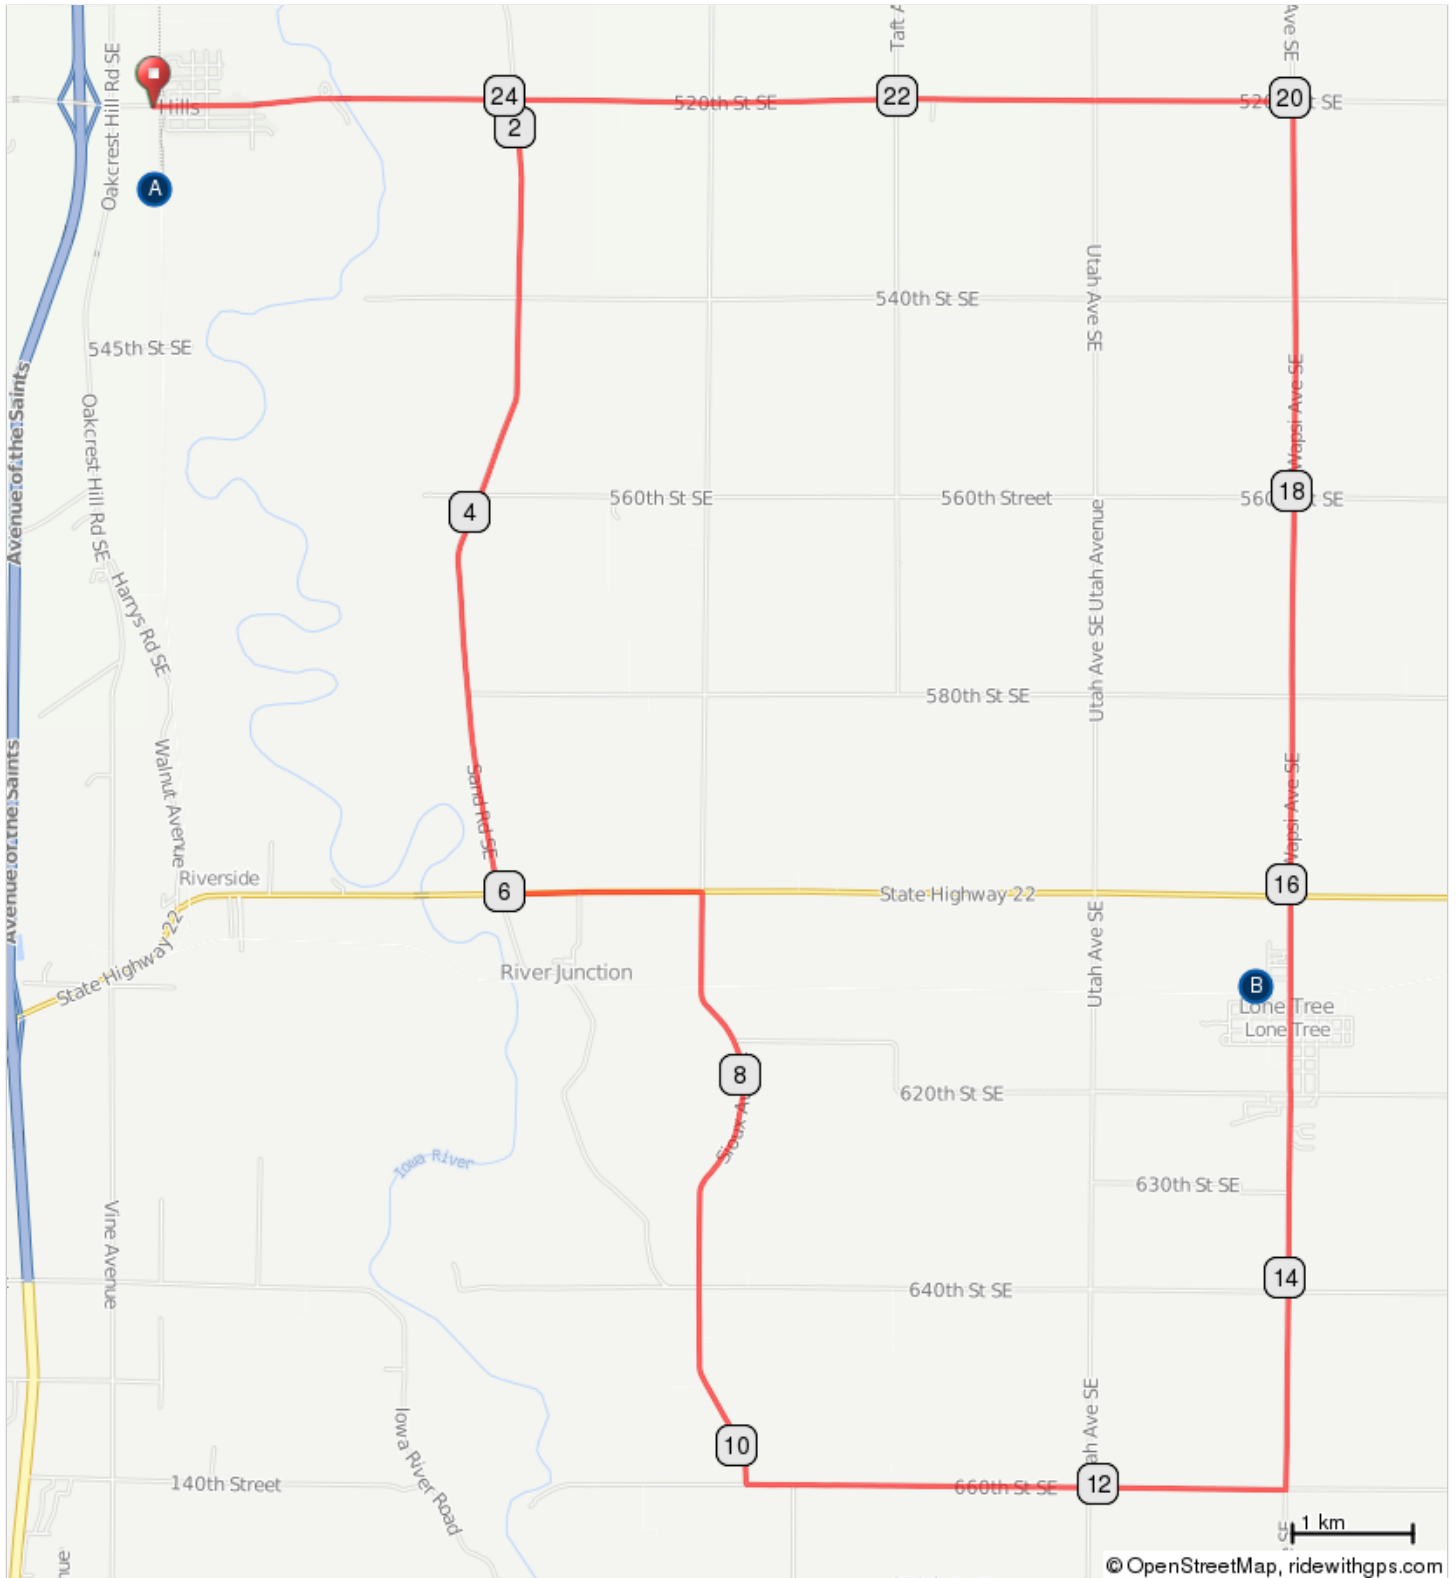

# Hills - Lone Tree 26 mile Loop

## Hills - Lone Tree 26 mile Loop

0.	1.8	🚩	Start of route	0.0
1.	4.1	→	Meet at Hills School. R onto County Rd W66/Sand Rd SE	1.8
2.	1.0	←	L onto County Rd W66/IA-22 E	6.0
3.	3.2	→	R onto County Rd W66/Sioux Ave SE	7.0
4.	2.8	←	L onto County Rd W66/660th St SE	10.2
5.	7.1	←	L onto County Rd X14/Wapsi Ave SE	12.9
6.	5.8	←	L onto Co Rd F62/520th St SE	20.0
7.	0.0	🚩	End of route	25.8

25.8 miles. +454/-454 feet