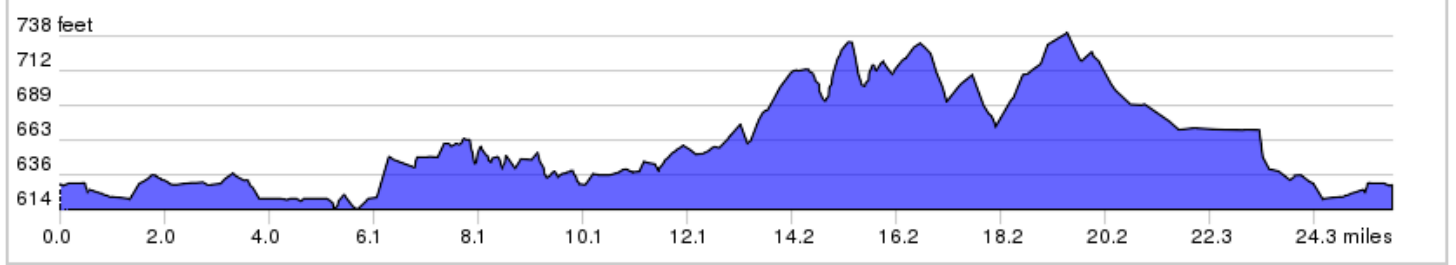

# Hills - Lone Tree 26 mile Loop

## Hills - Lone Tree 26 mile Loop

0.	1.8	🚩	Start of route	0.0
1.	4.1	→	Meet at Hills School. R onto County Rd W66/Sand Rd SE	1.8
2.	1.0	←	L onto County Rd W66/IA-22 E	6.0
3.	3.2	→	R onto County Rd W66/Sioux Ave SE	7.0
4.	2.8	←	L onto County Rd W66/660th St SE	10.2
5.	7.1	←	L onto County Rd X14/Wapsi Ave SE	12.9
6.	5.8	←	L onto Co Rd F62/520th St SE	20.0
7.	0.0	🚩	End of route	25.8

25.8 miles. +454/-454 feet