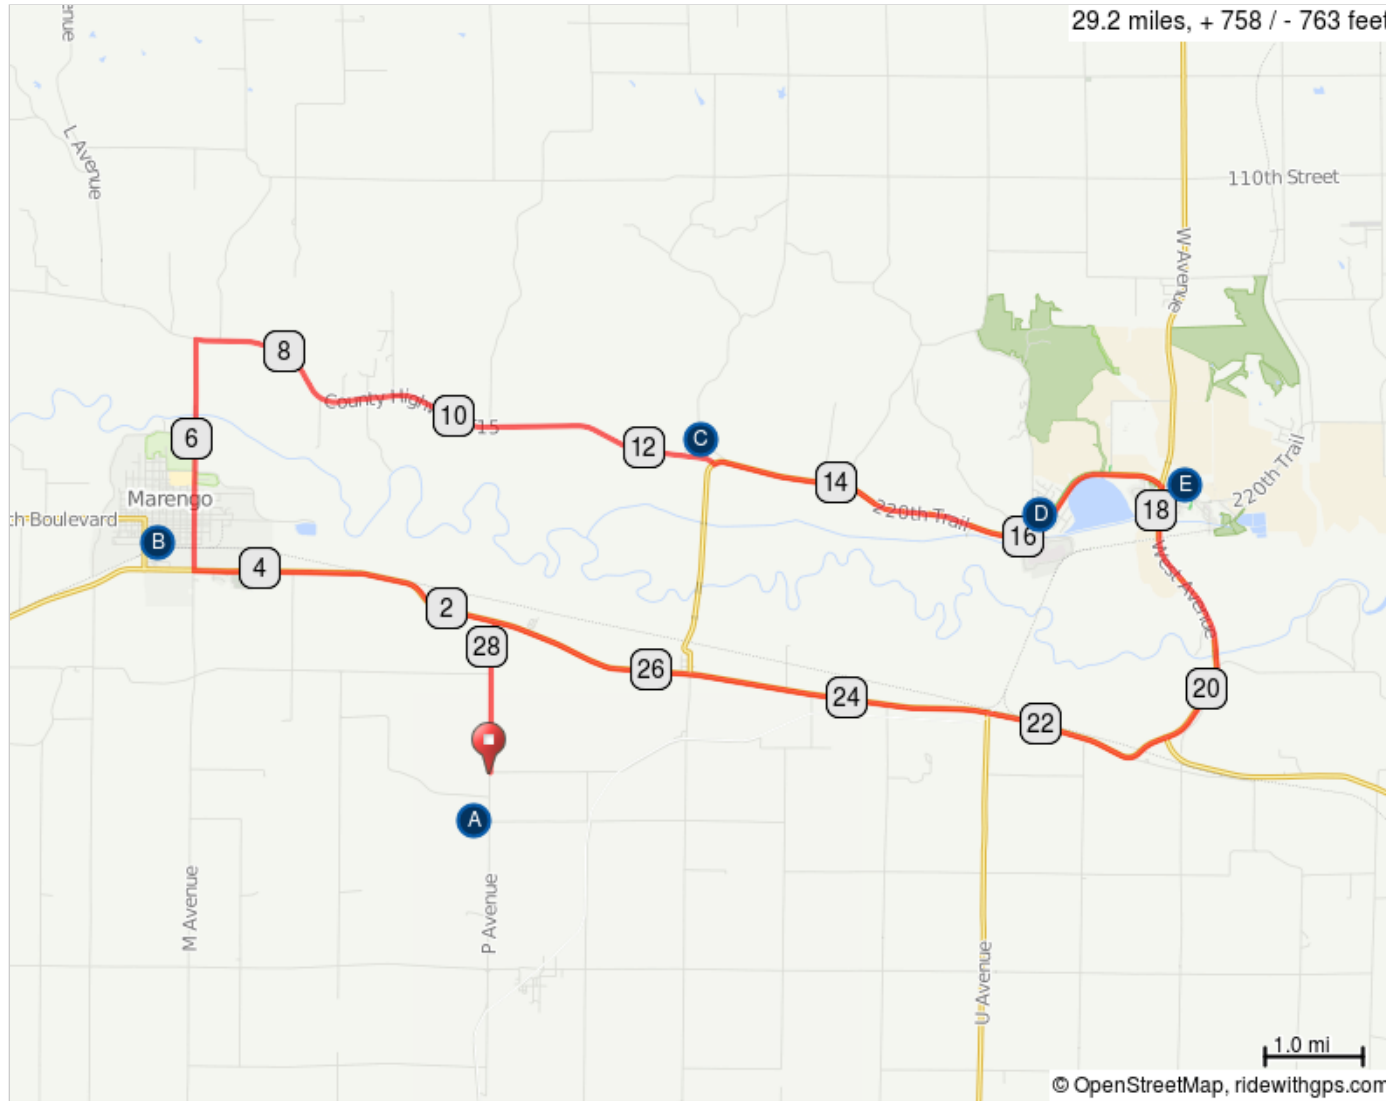

Fireside Winery Ride - Amana Loop 30 miles

Fireside Winery to Amana Loop 30 miles

- A. Fireside Winery
- B. Marengo
- C. West Amana
- D. Middle Amana
- E. Amana

Fireside Winery Ride - Amana Loop 30 miles

1.	0.0	▀	Start of route
2.	1.5	←	L onto US-6 W
3.	4.7	→	R onto Eastern Ave
4.	7.0	→	R onto Co Hwy F15
5.	12.7	←	L onto IA-220 E
6.	17.7	→	R onto US-151 S
7.	27.7	←	L onto P Ave
8.	29.2	▀	End of route

29.2 miles. +879/-863 feet
