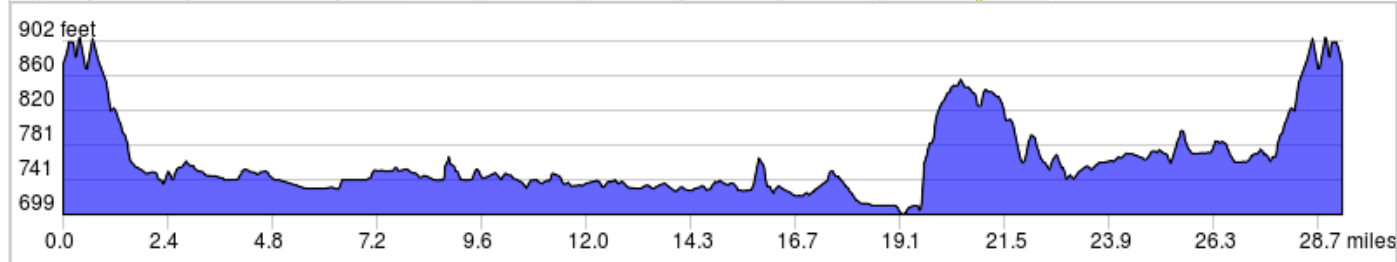

Fireside Winery Ride - Amana Loop 30 miles

Fireside Winery to Amana Loop 30 miles

- A. Fireside Winery
- B. Marengo
- C. West Amana
- D. Middle Amana
- E. Amana

Fireside Winery Ride - Amana Loop 30 miles

1.	0.0	▀	Start of route
2.	1.5	←	L onto US-6 W
3.	4.7	→	R onto Eastern Ave
4.	7.0	→	R onto Co Hwy F15
5.	12.7	←	L onto IA-220 E
6.	17.7	→	R onto US-151 S
7.	27.7	←	L onto P Ave
8.	29.2	▀	End of route

29.2 miles. +879/-863 feet
