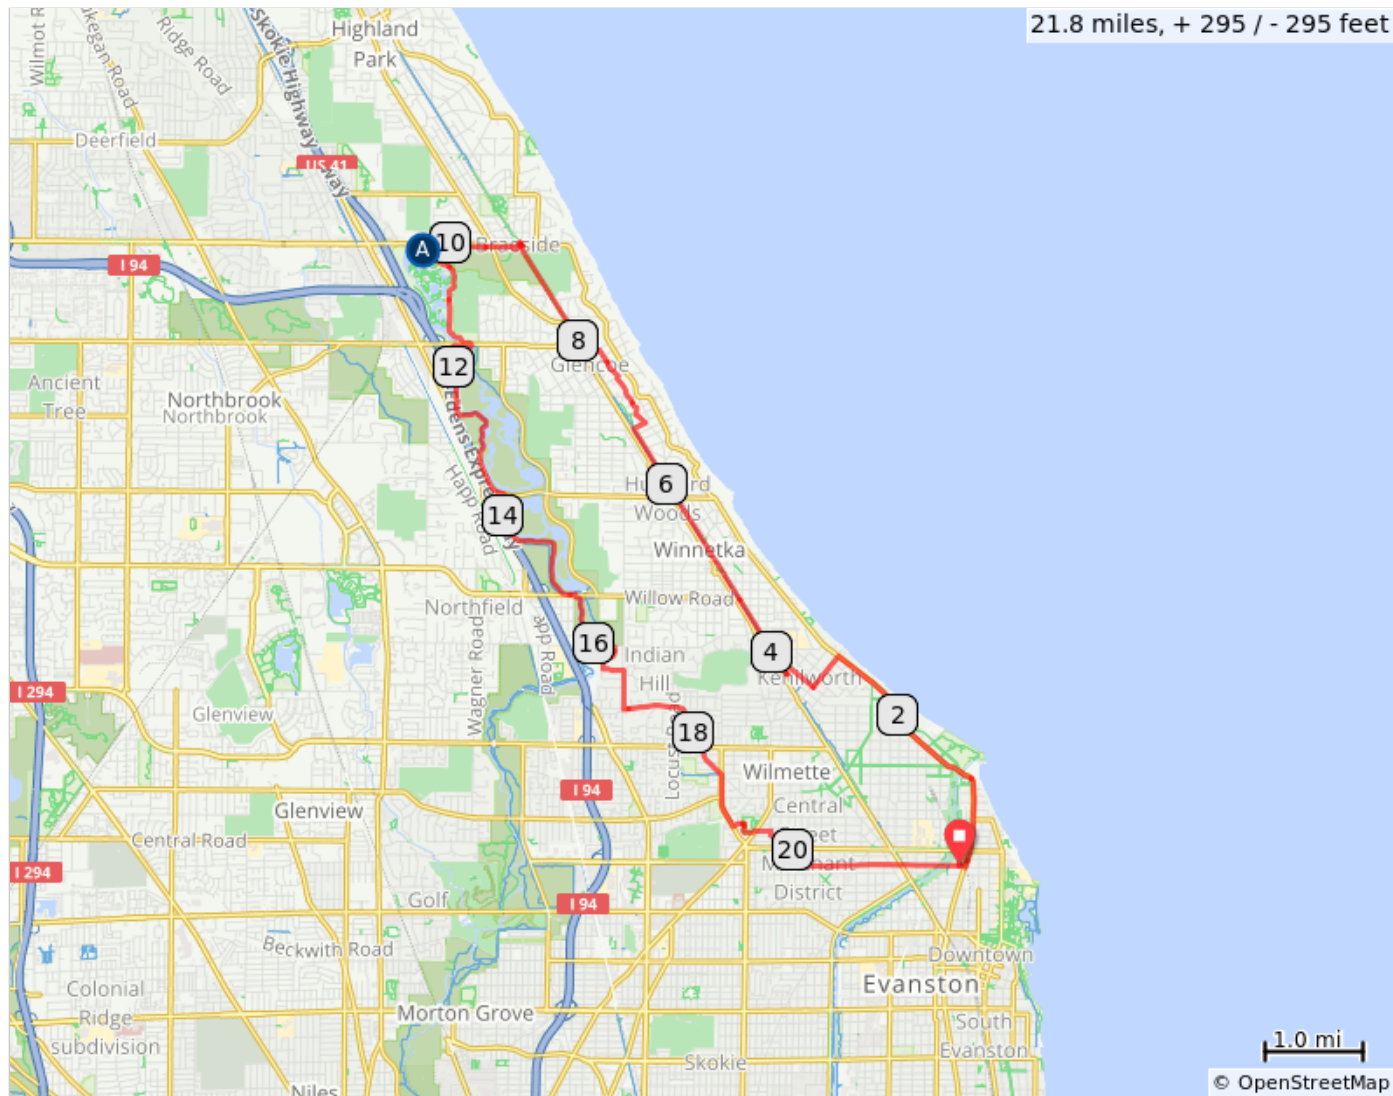

Botanic Garden - Butterfly Garden

Ride to the Chicago Botanic Gardens and visit the Butterfly Garden (\$8/\$7 Senior). Bring snack/sandwich or buy one at our rest stop at Bob's Deli. We will stop at the shelter to eat our snacks then view the butterfly garden or just explore the gardens if you prefer.

A. Butterfly Gardens

Botanic Garden - Butterfly Garden

Dist	Type	Note	Next
0.0		Start of route	0.0
0.0		L onto Lincoln St	0.1
0.1		L onto Ridge Ave	0.5
0.6		Continue straight onto Sheridan Rd	2.3
2.9		L onto Kenilworth Ave	0.4
3.3		R onto Abbotsford Rd	0.3
3.6		L onto Ivy Ct turn into parking lot for trail	3.0
6.7		R onto Harbor St	0.1
6.8		L onto Old Green Bay Rd	0.1
7.0		R onto Fairview Rd	0.1
7.0		L onto Mortimer Rd	0.0

7.0 miles. +108/-46 feet

Dist	Type	Note	Next
7.1		Slight R onto Greenleaf Ave	0.7
7.7		L onto Beach Rd	0.1
7.8		R onto Old Green Bay Rd.	0.4
8.3		Continue onto Unpaved Greenbay Trail.	0.9
9.2		R onto Lake Cook Rd	0.0
9.2		L onto St Johns Ave. Stop at Bobs Pantry & Dell for Snacks/Sandwiches	0.1
9.3		R onto Lake Cook Rd	0.1
9.3		L onto N Branch Trail	0.8
10.1		Continue onto U.S. Bicycle Rte 37	0.1
10.2		R	0.1
10.3		L	0.1

3.3 miles. +43/-74 feet

Dist	Type	Note	Next
10.4		L	1.1
11.5		Cross Dundee Rd. onto North Branch Trail and turn L.	4.4
15.9		L onto Winnetka Ave Sidewalk - Caution!	0.3
16.2		R onto Meadowview Rd	0.3
16.5		L onto Winfield Dr	0.2
16.7		R onto Hibbard Rd	0.4
17.1		L onto Illinois Rd	1.4
18.5		Slight R onto Hunter Rd	0.2
18.7		Continue onto Crawford Ave	0.3
19.0		L onto Clifford St (before church)	0.1
19.2		R onto park path	0.2