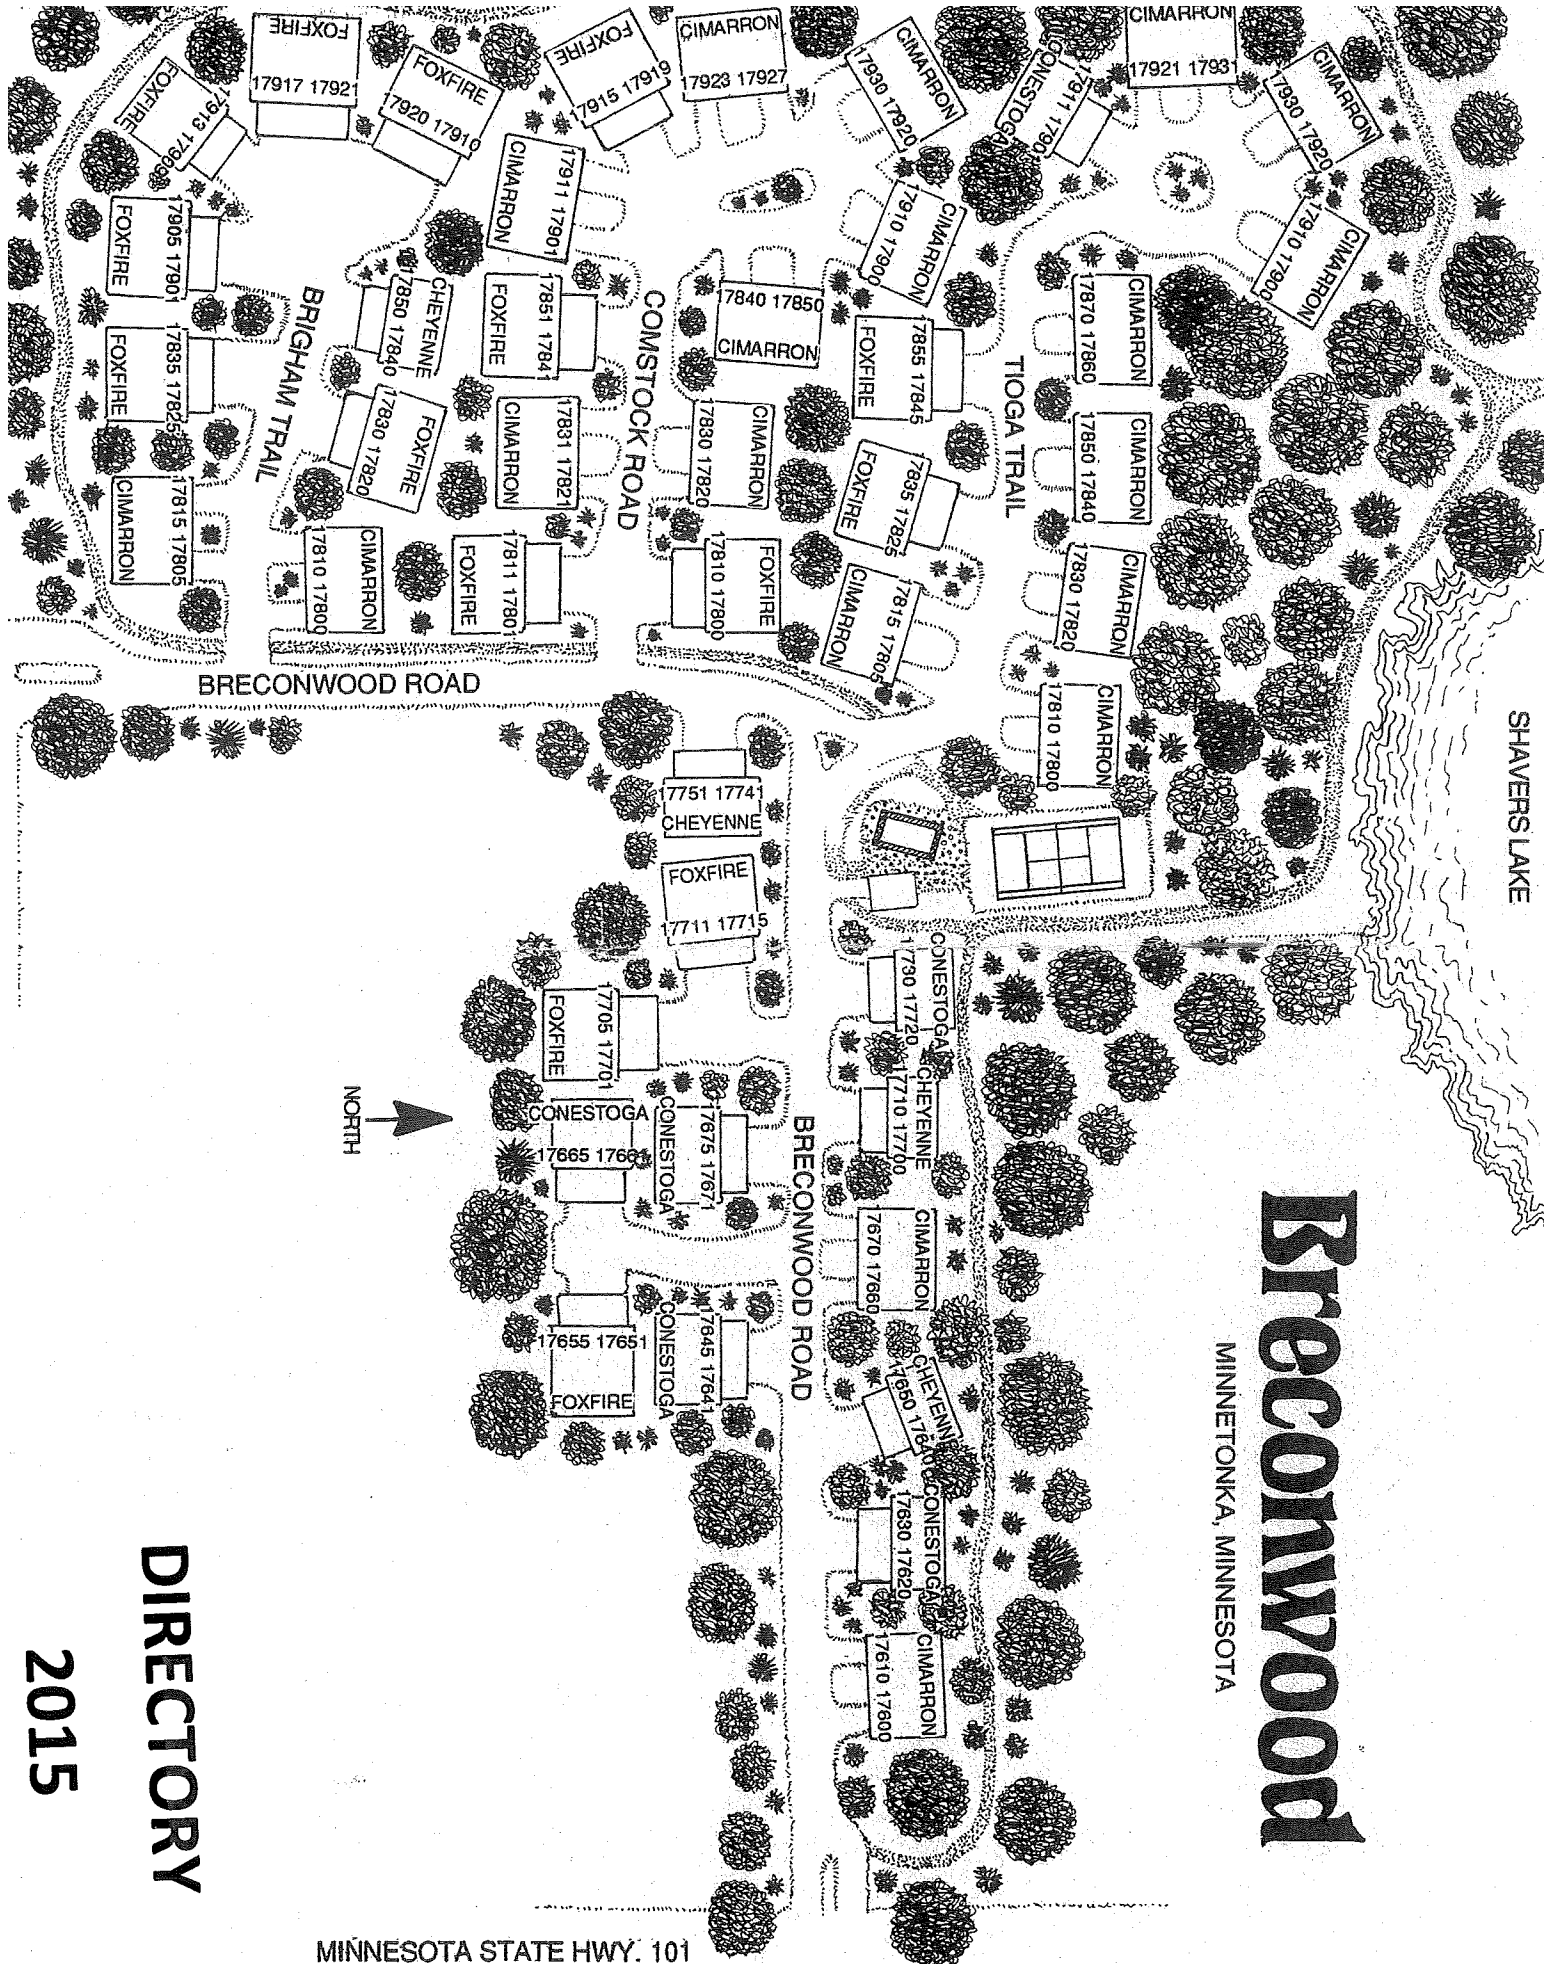

SHAVERS LAKE

Breconwood

MINNETONKA, MINNESOTA

BRECONWOOD ROAD

COMSTOCK ROAD

BRIGHAM TRAIL

TIOGA TRAIL

NORTH

DIRECTORY

2015

MINNESOTA STATE HWY. 101