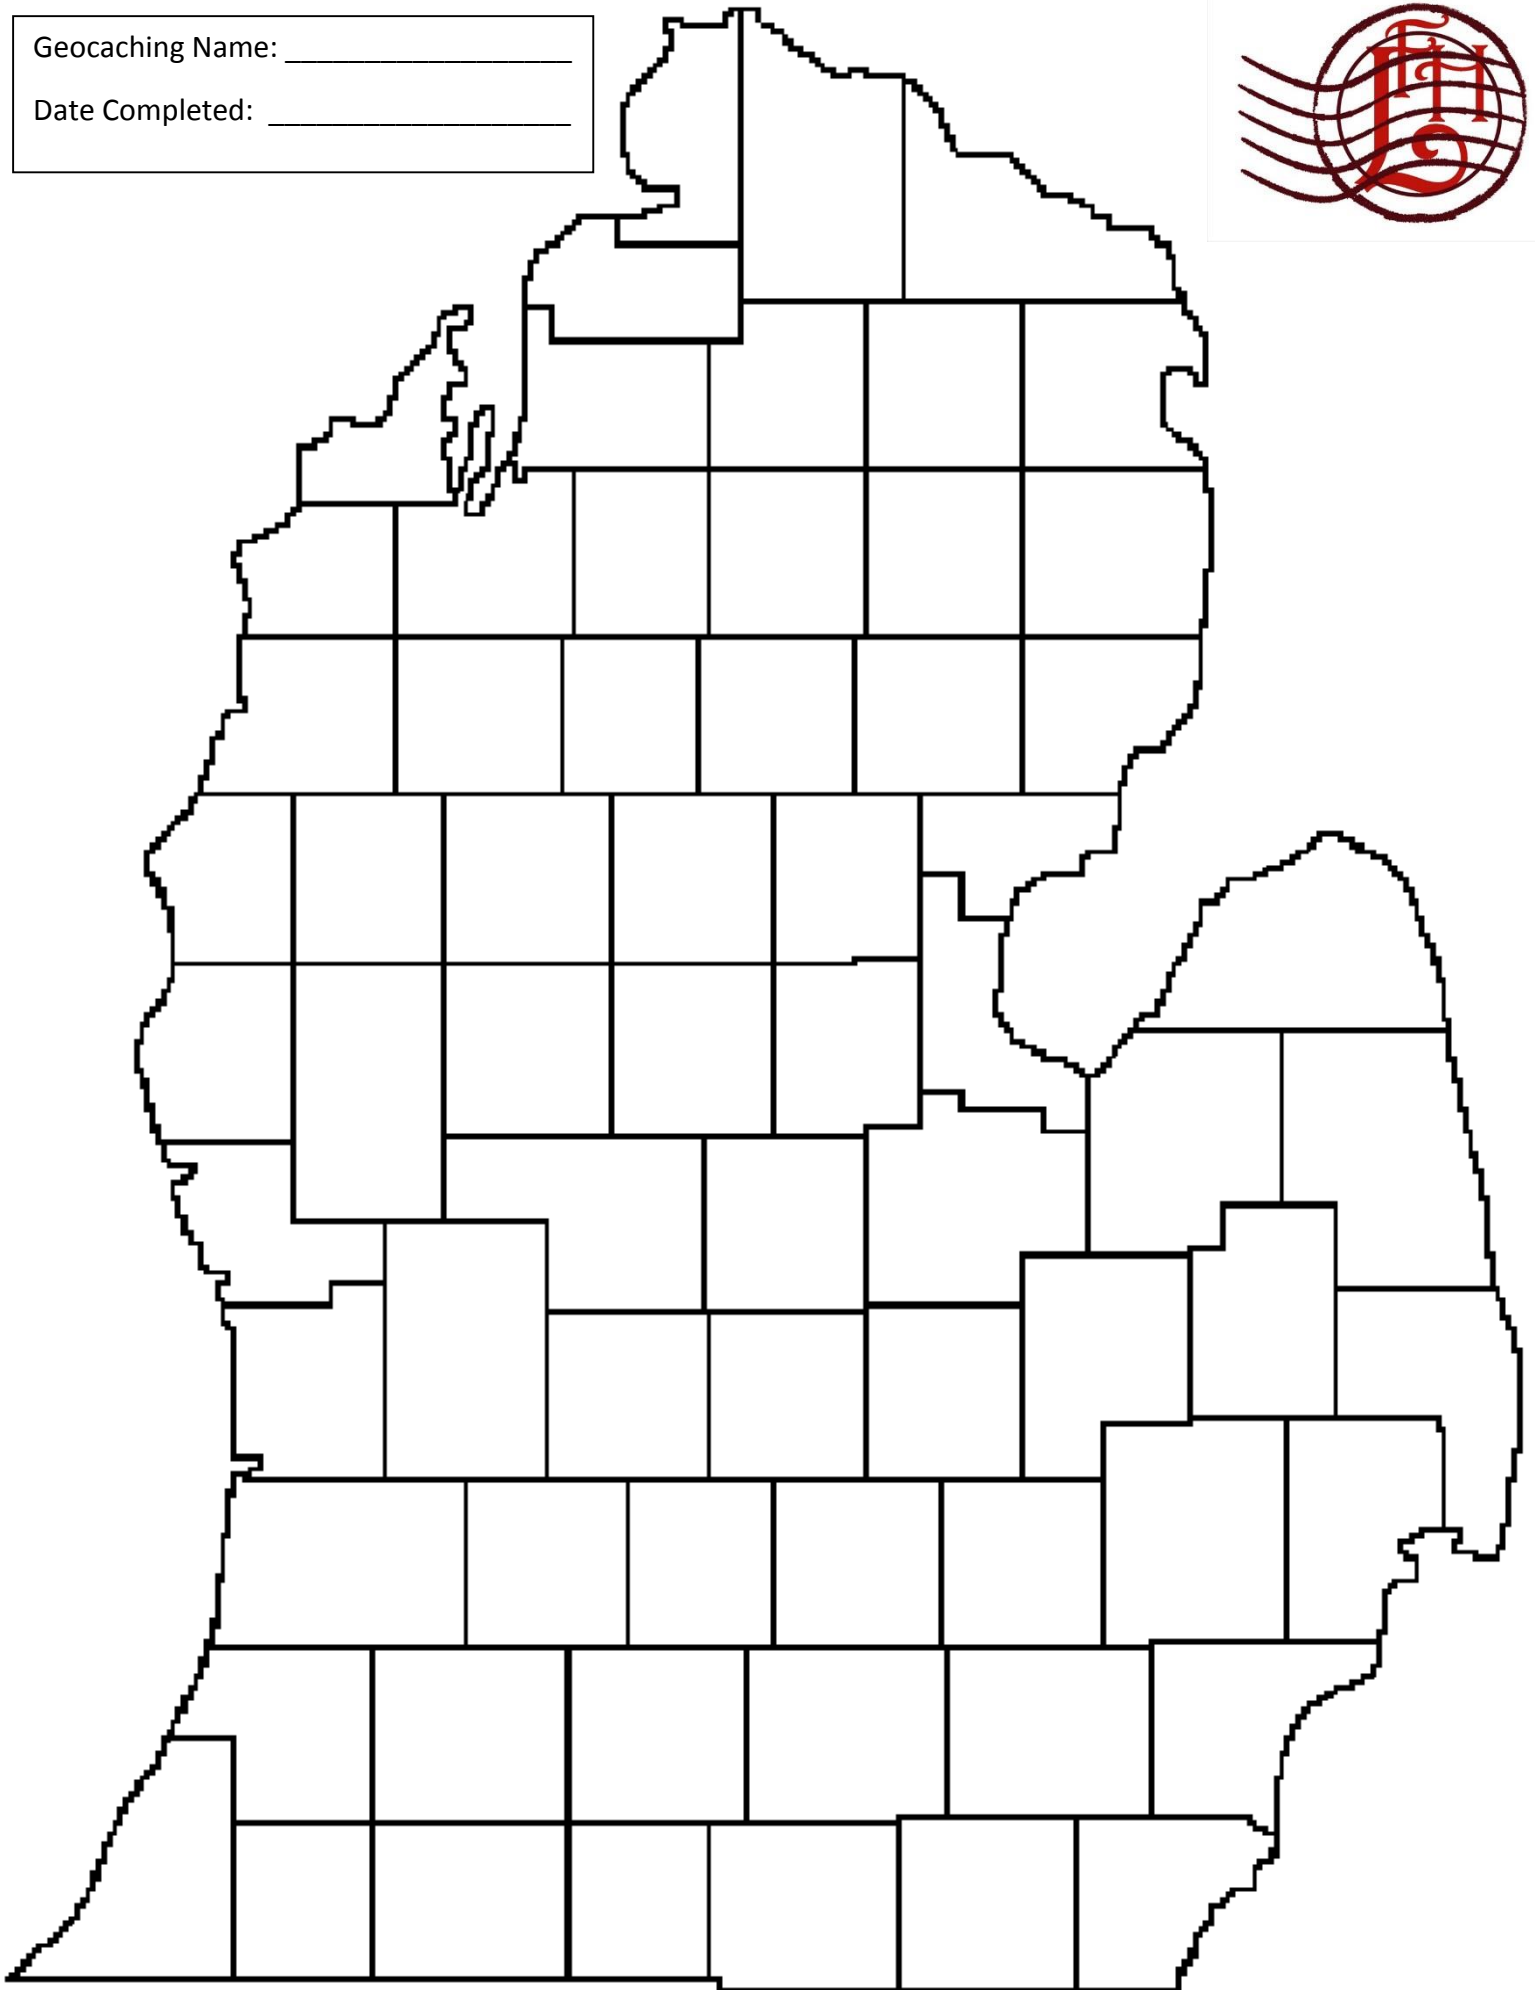

Geocaching Name: _____
 Date Completed: _____

Welcome to the “Letters From Home” Series.

Use this document to record the letters you have “received” - aka the Letterbox Hybrid geocaches you have found in the series.

The first page shows the geographic positions of the 83 Counties in Michigan that are highlighted in the Letters From Home series.

The second page and third page are designed so that you can stamp the Counties with the corresponding stamps located in the Letterbox Hybrid geocaches in the series.

Remember to bring your own ink pad.

No ink pads will be placed in any of the geocache containers in this series.

Do not take the stamps

Geocaching Name: _____

Date Completed: _____

Geocaching Name: _____

Date Completed: _____