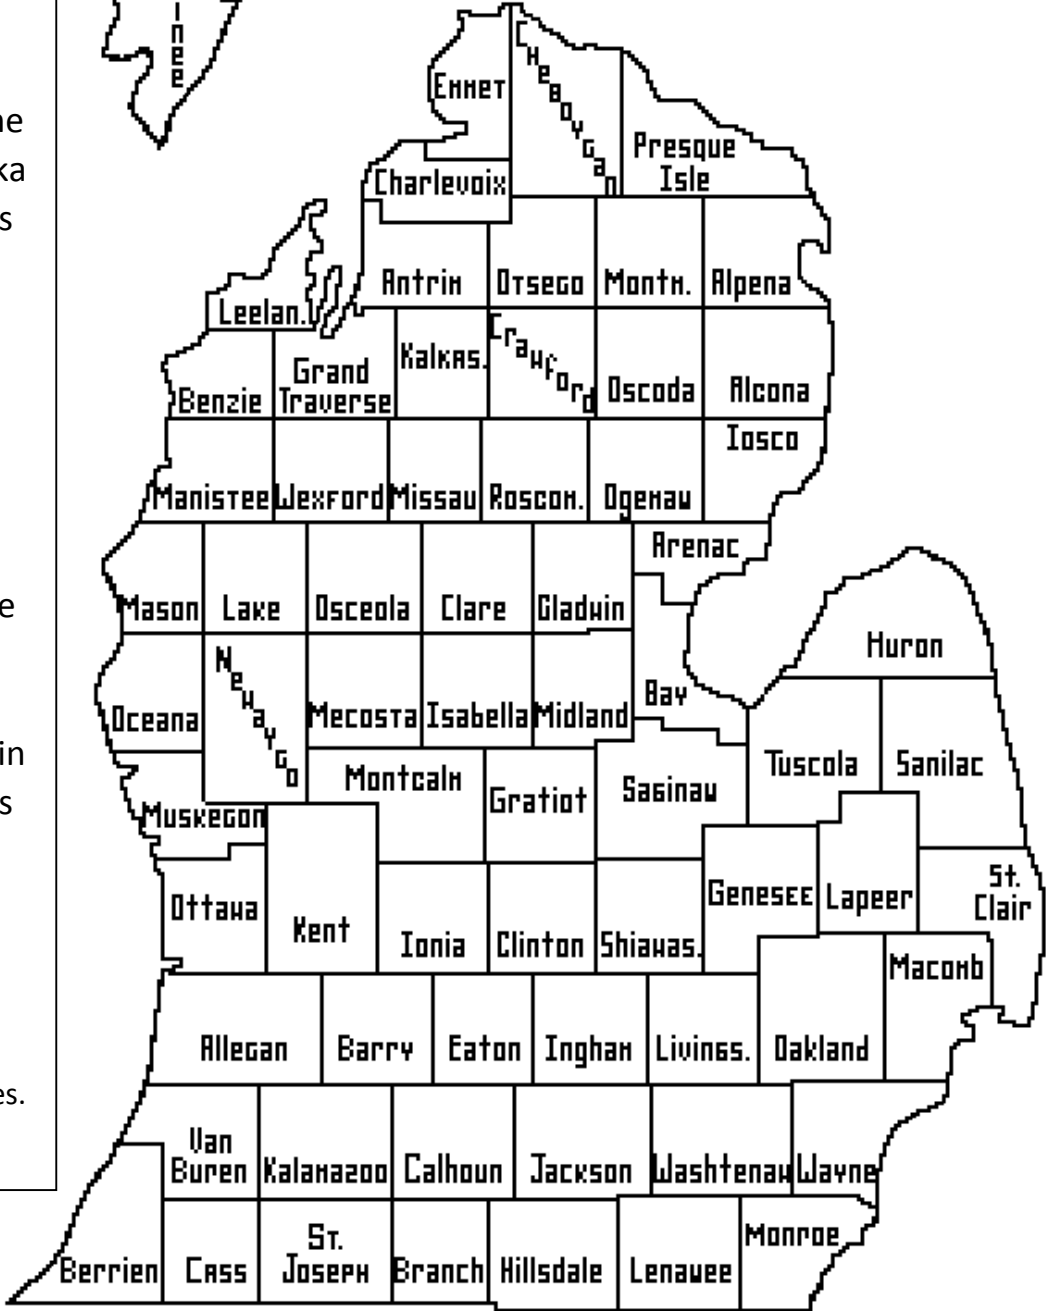

Geocaching Name: _____
 Date Completed: _____

Welcome to the “Letters From Home” Series.

Use this document to record the letters you have “received” - aka the Letterbox Hybrid geocaches you have found in the series.

The first page shows the geographic positions of the 83 Counties in Michigan that are highlighted in the Letters From Home series.

The second page and third page are designed so that you can stamp the Counties with the corresponding stamps located in the Letterbox Hybrid geocaches in the series.

Remember to bring your own ink pad.

No ink pads will be placed in any of the geocache containers in this series.

Do not take the stamps

Geocaching Name: _____

Date Completed: _____

Geocaching Name: _____

Date Completed: _____