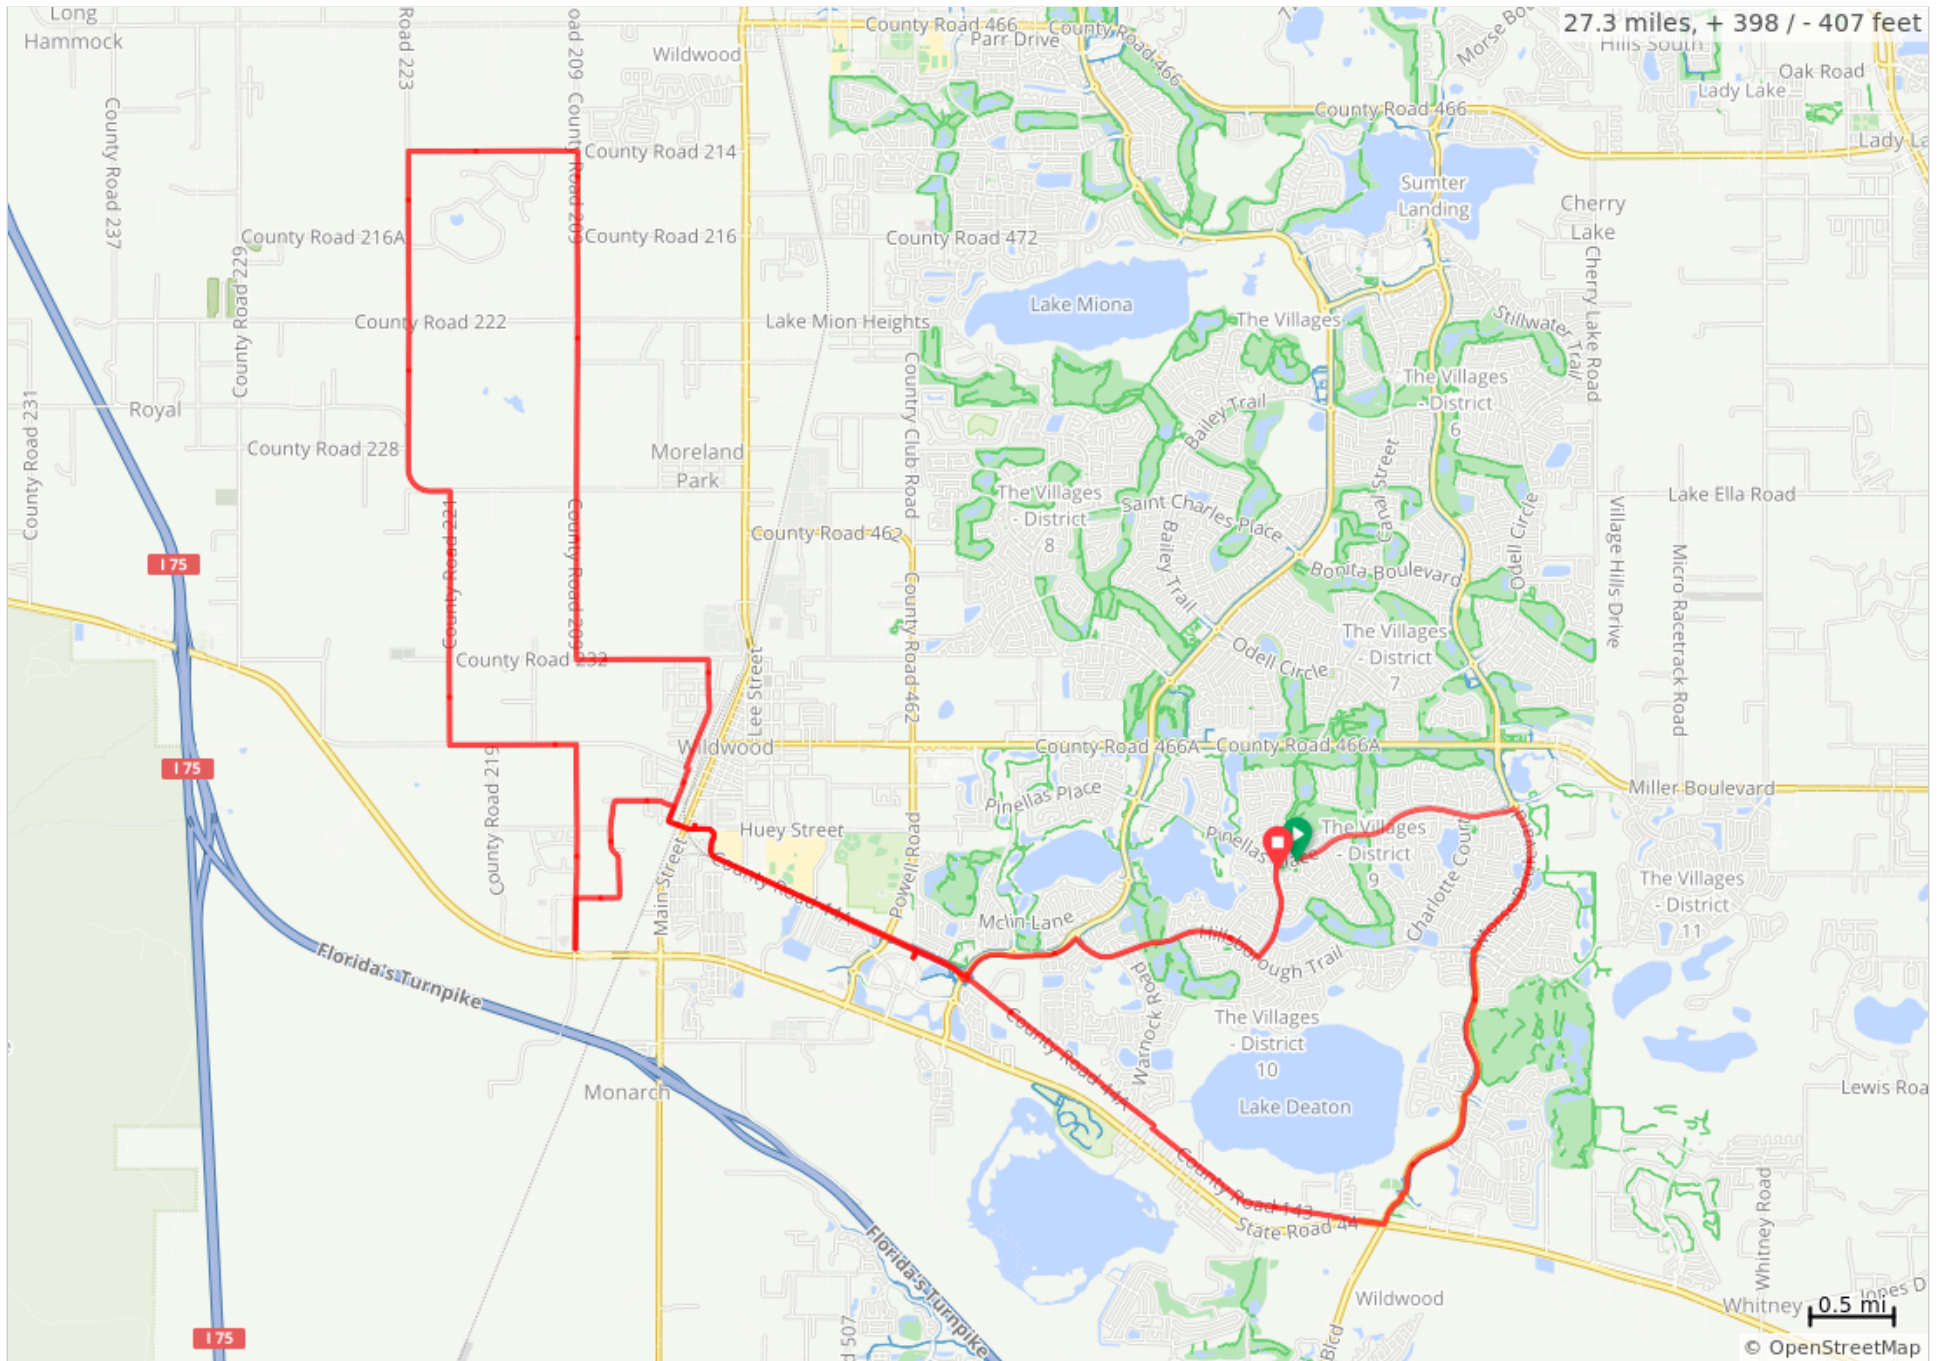

239 Candy Store 27

27.3 miles, + 398 / - 407 feet

0.5 mi
© OpenStreetMap