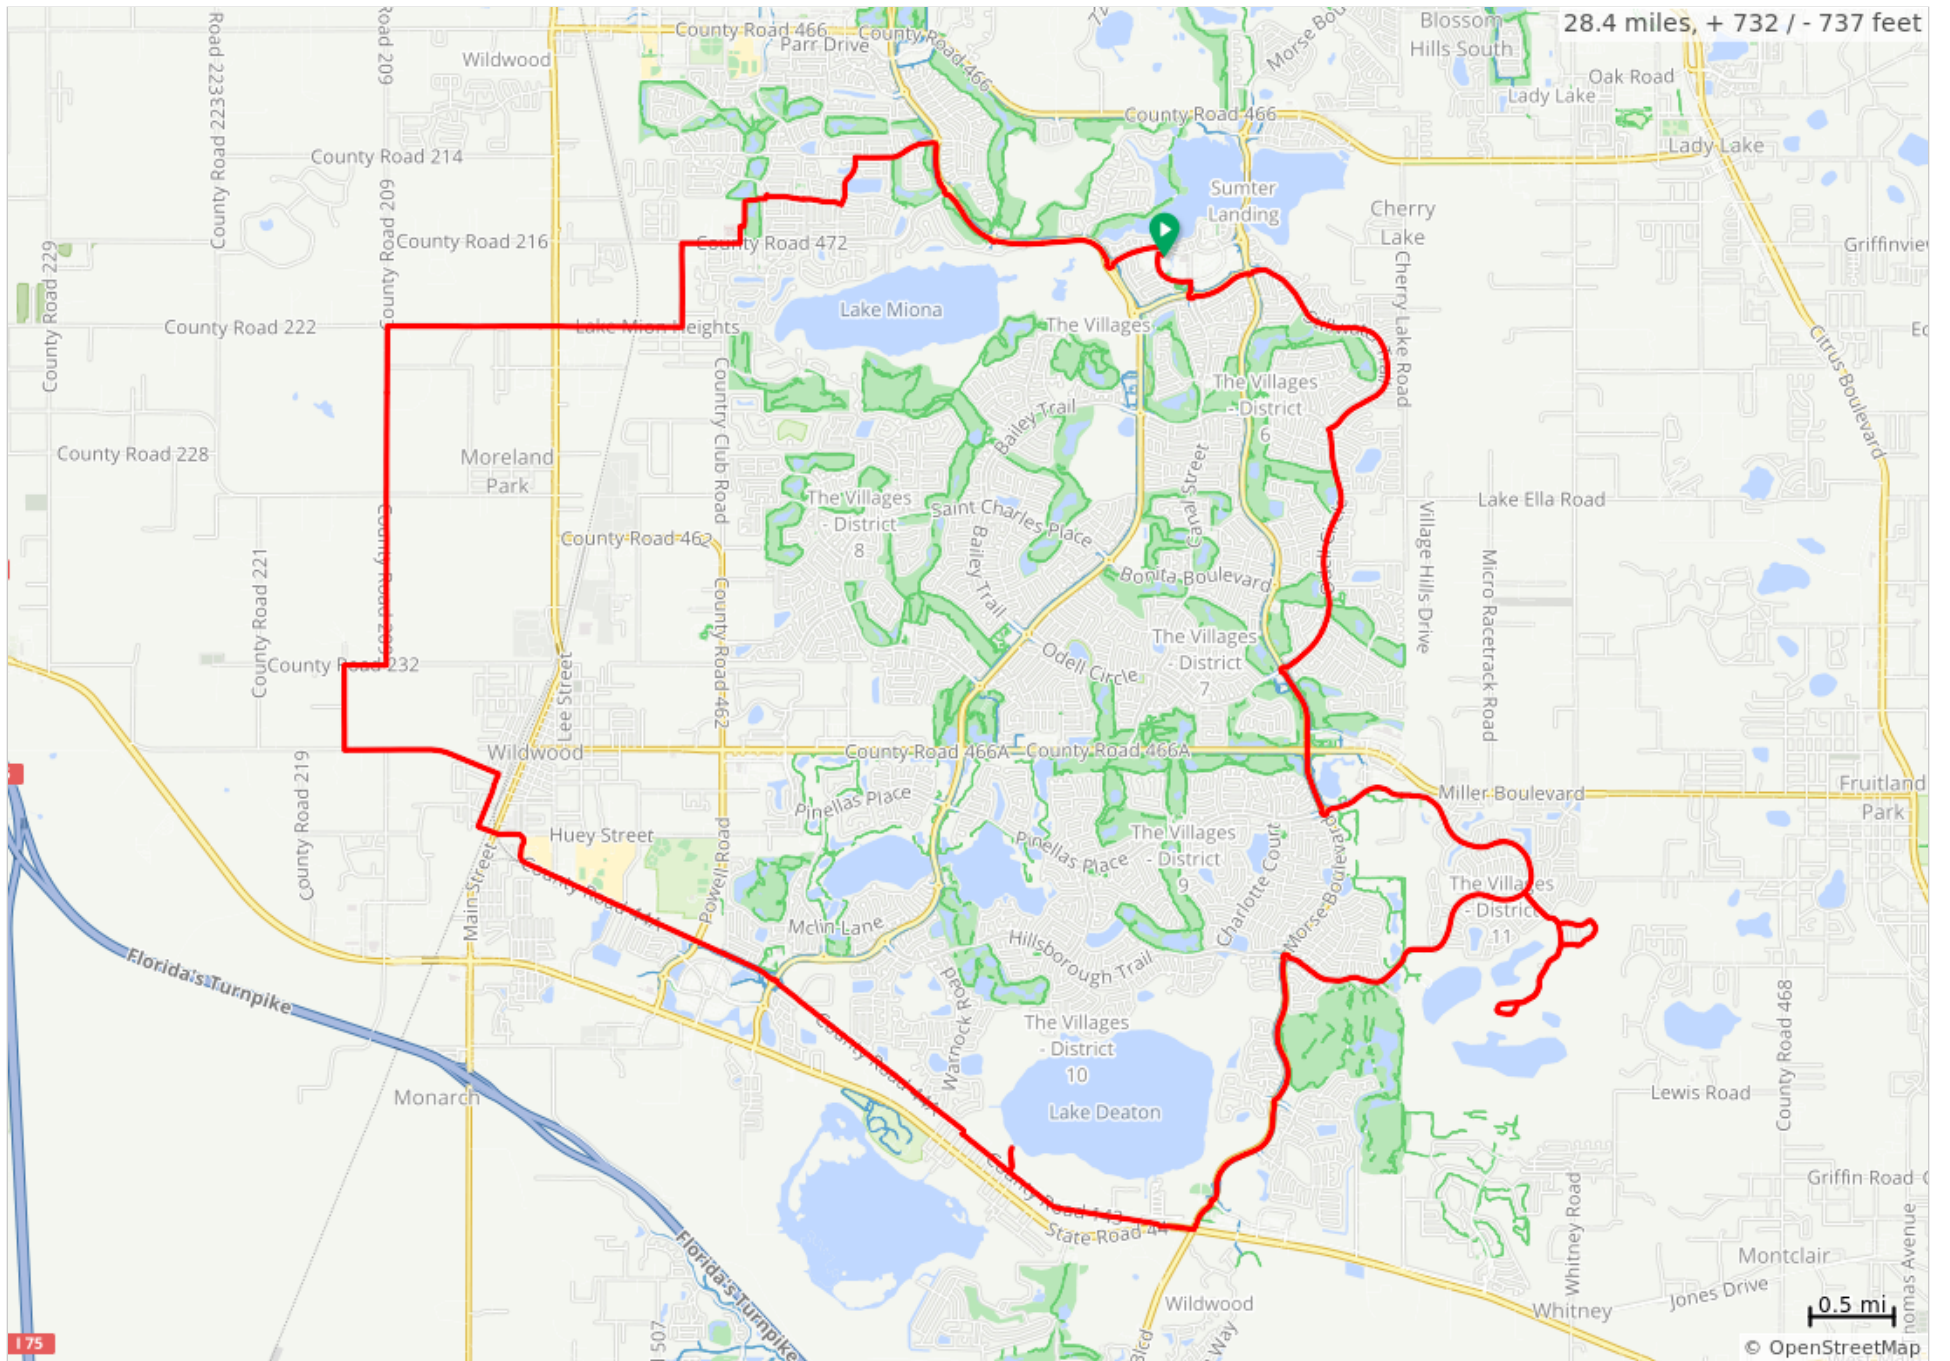

179 Conservation Trail 28

28.4 miles, + 732 / - 737 feet

0.5 mi

© OpenStreetMap