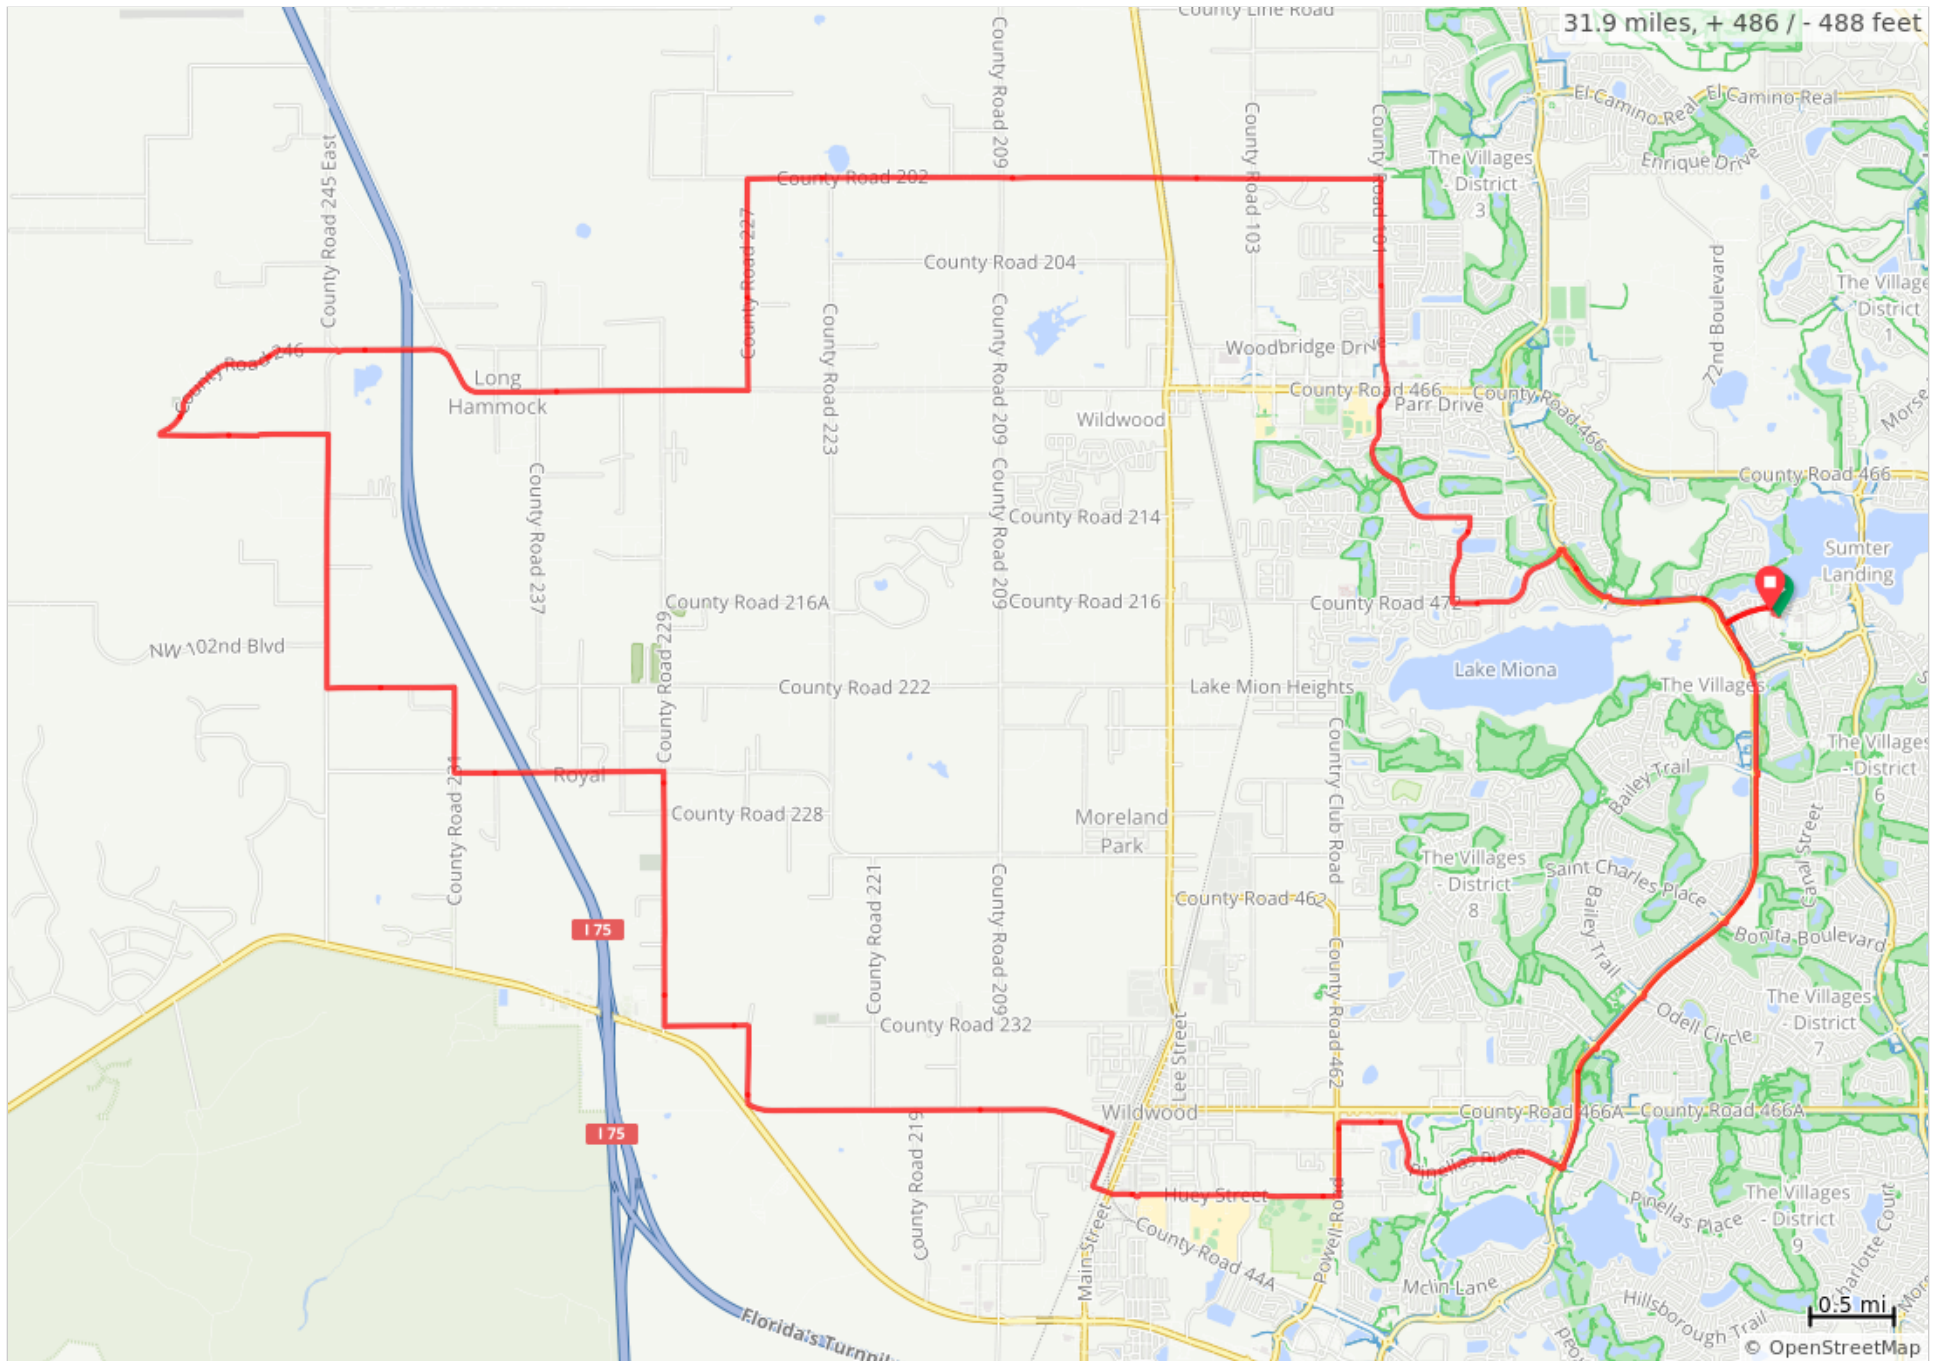

172 Nichols Cemetery - Wildwood 32

31.9 miles, + 486 / - 488 feet

0.5 mi

© OpenStreetMap