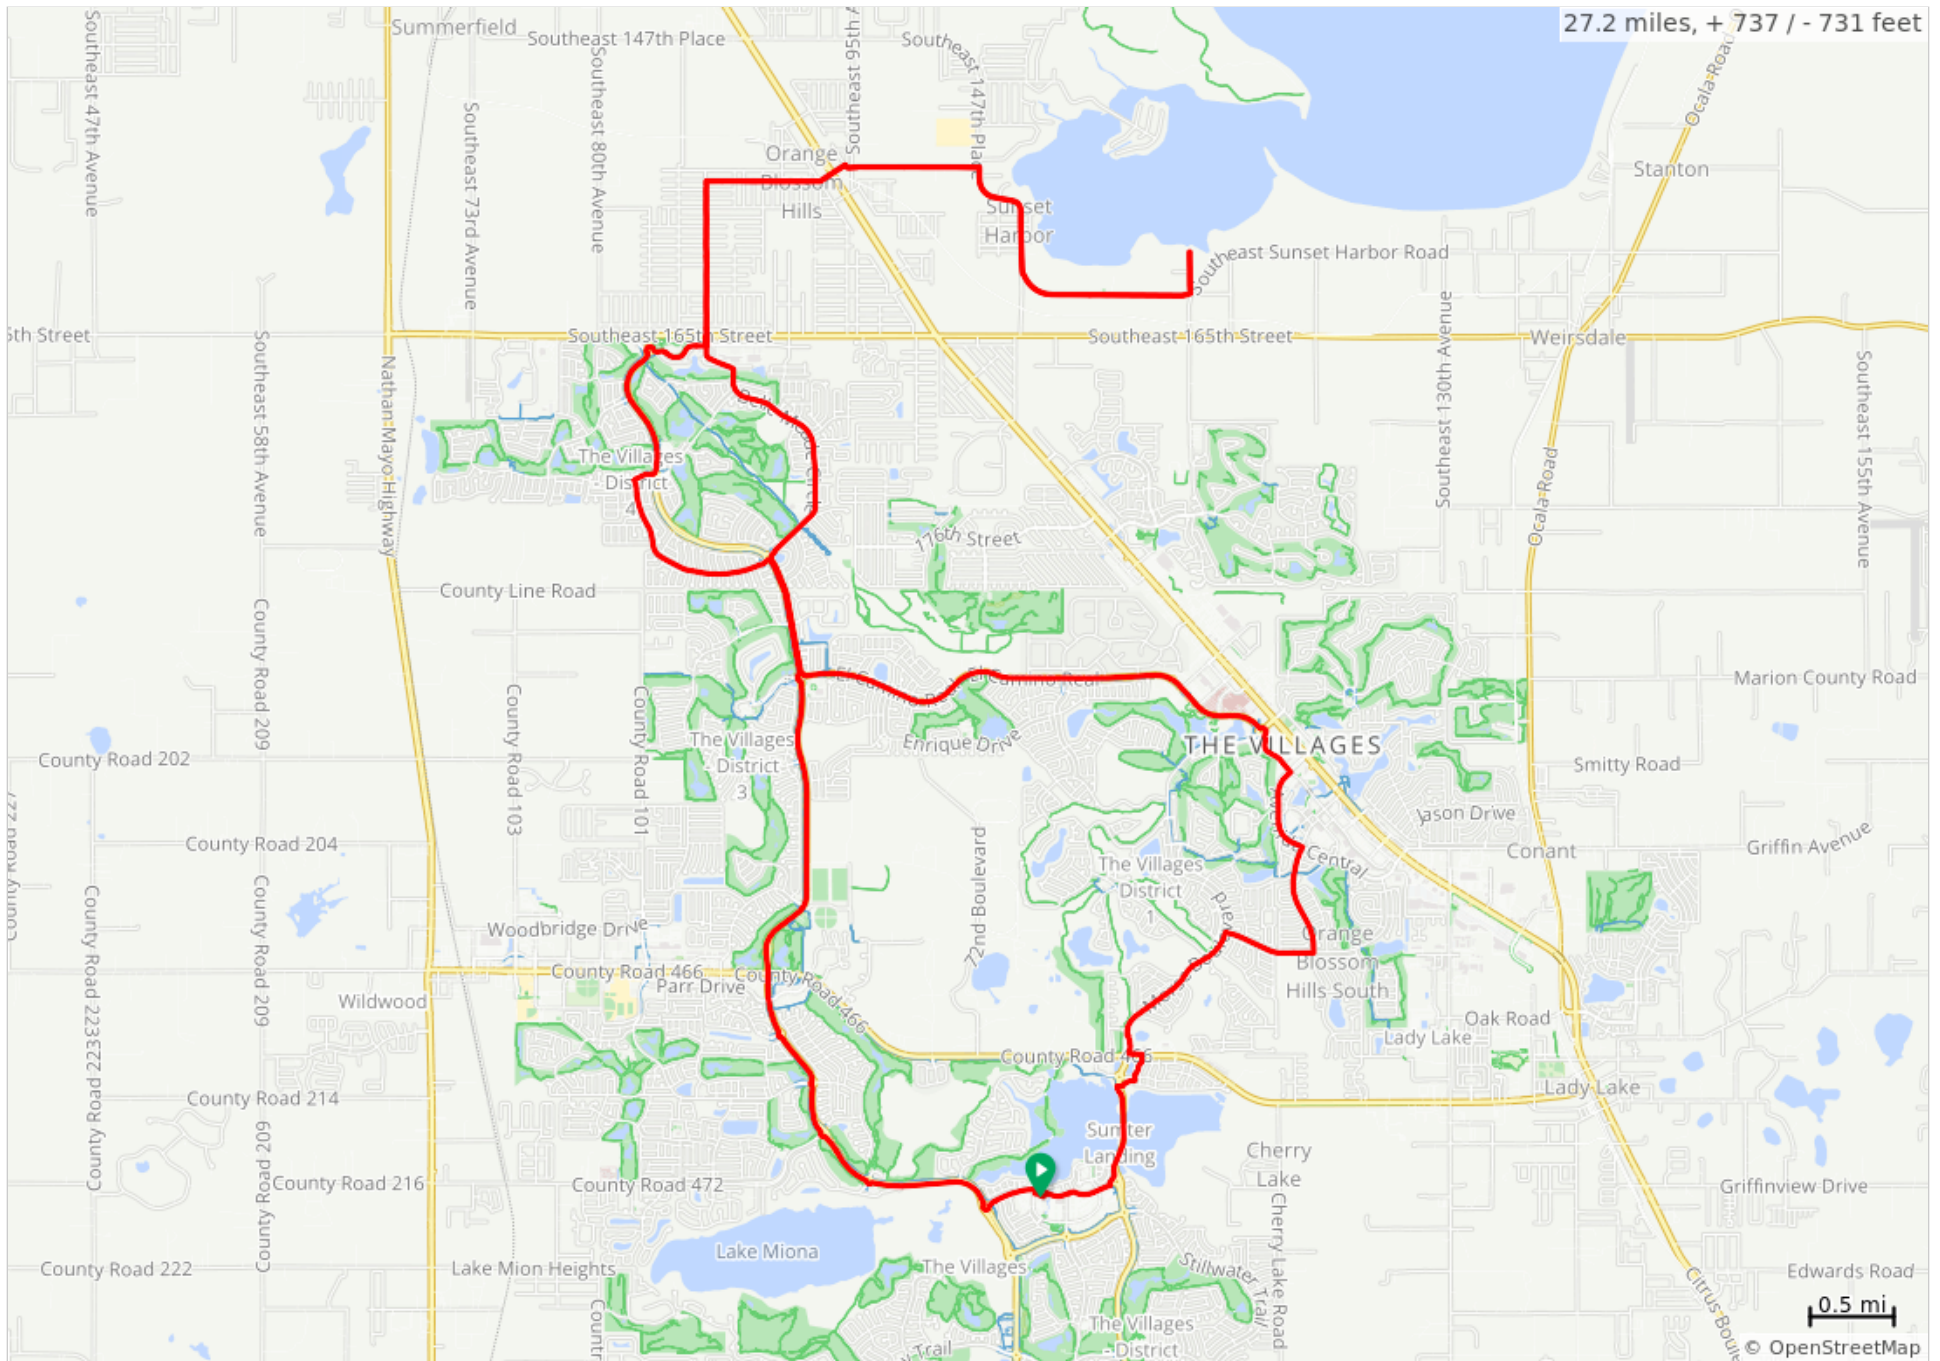

164 Easy Lake Weir 27

27.2 miles, + 737 / - 731 feet

© OpenStreetMap