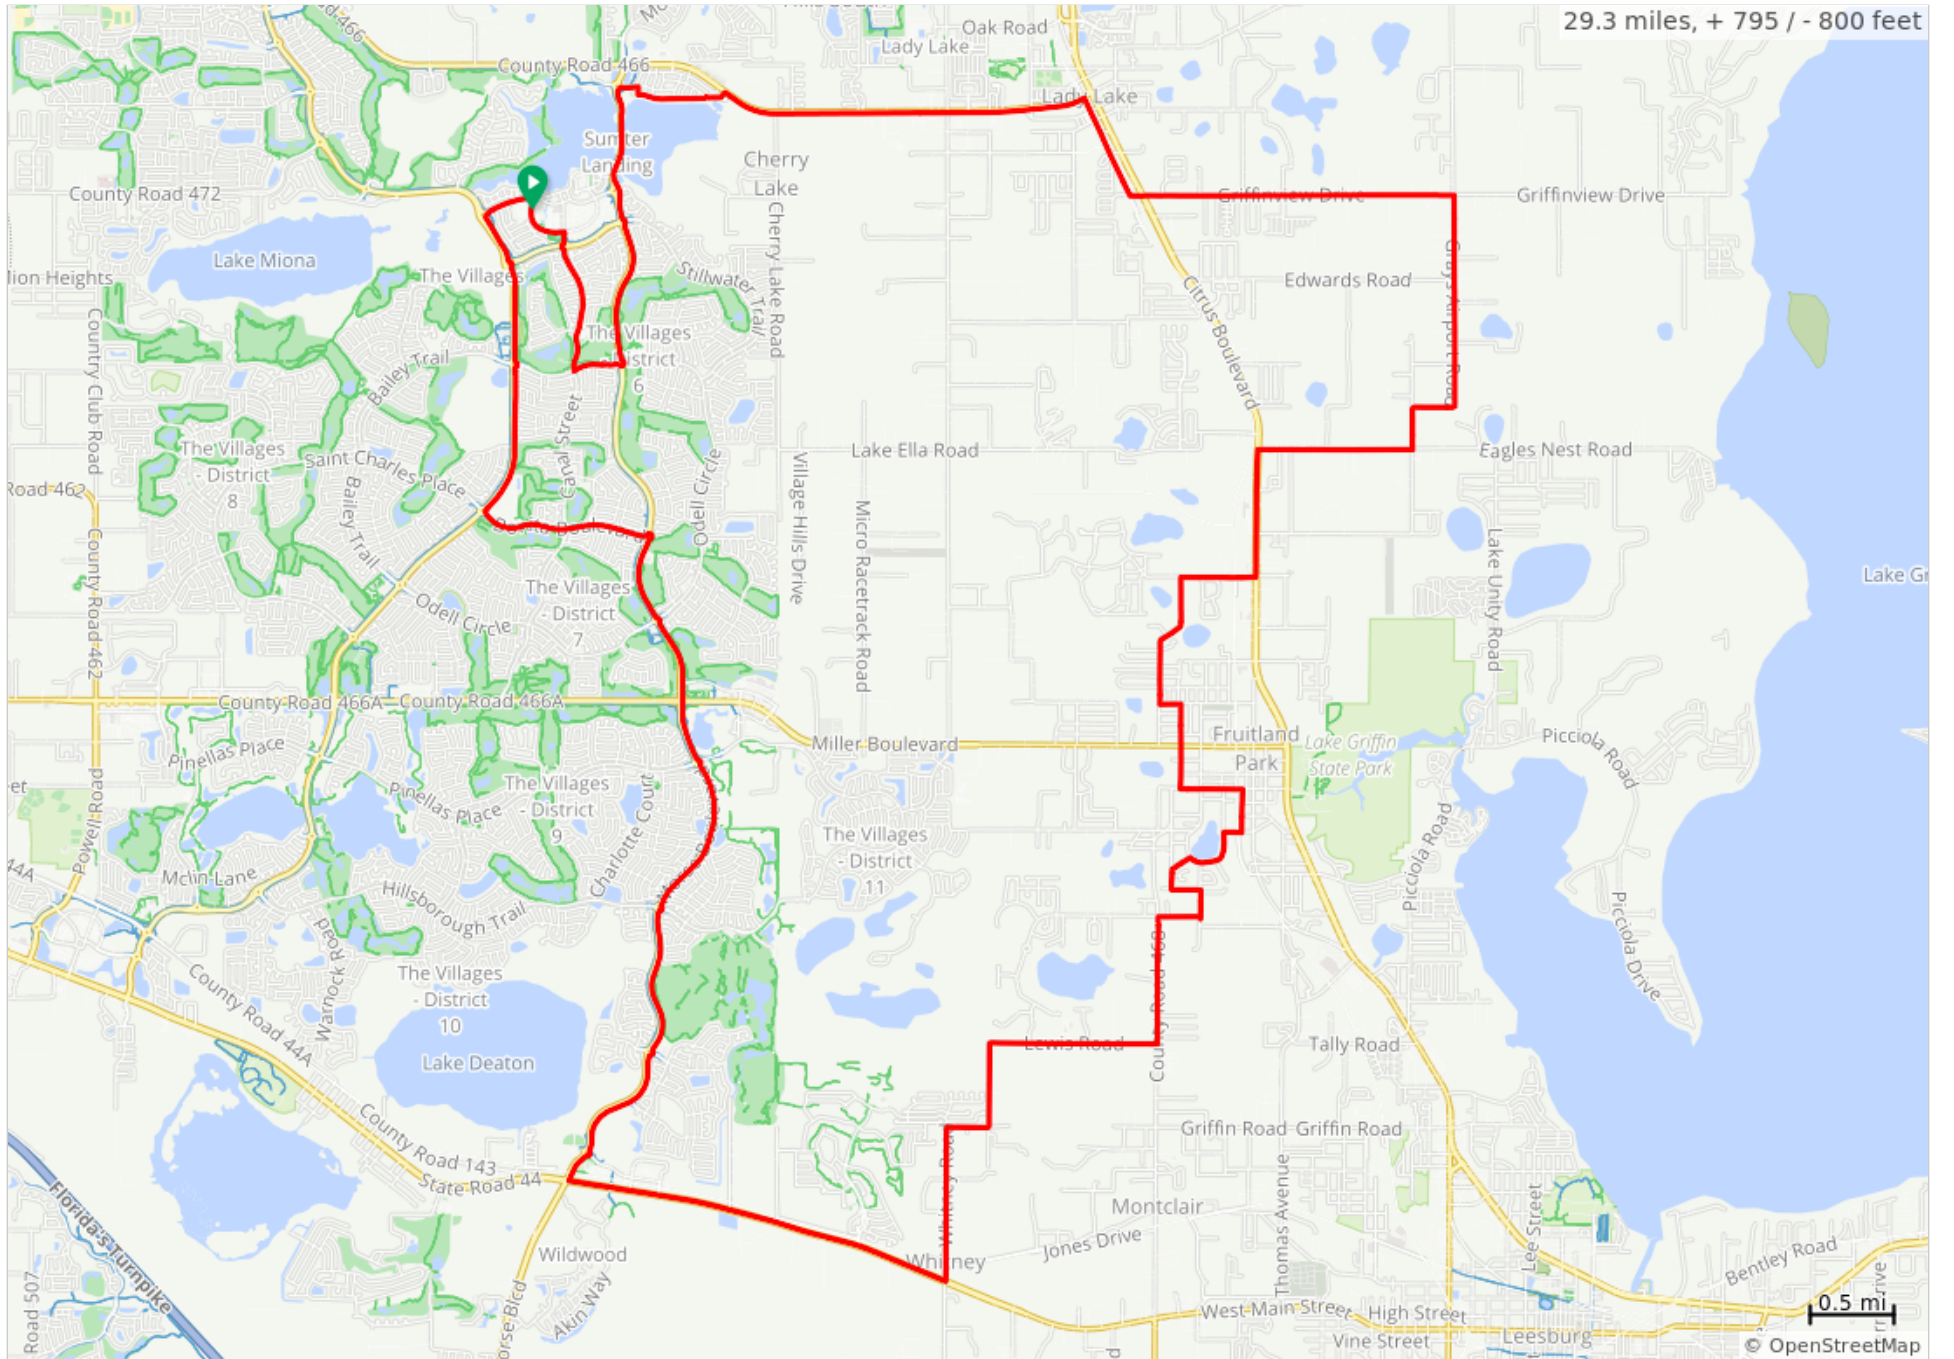

# 115-29 Spring Lake 29

29.3 miles, + 795 / - 800 feet

0.5 mi

© OpenStreetMap