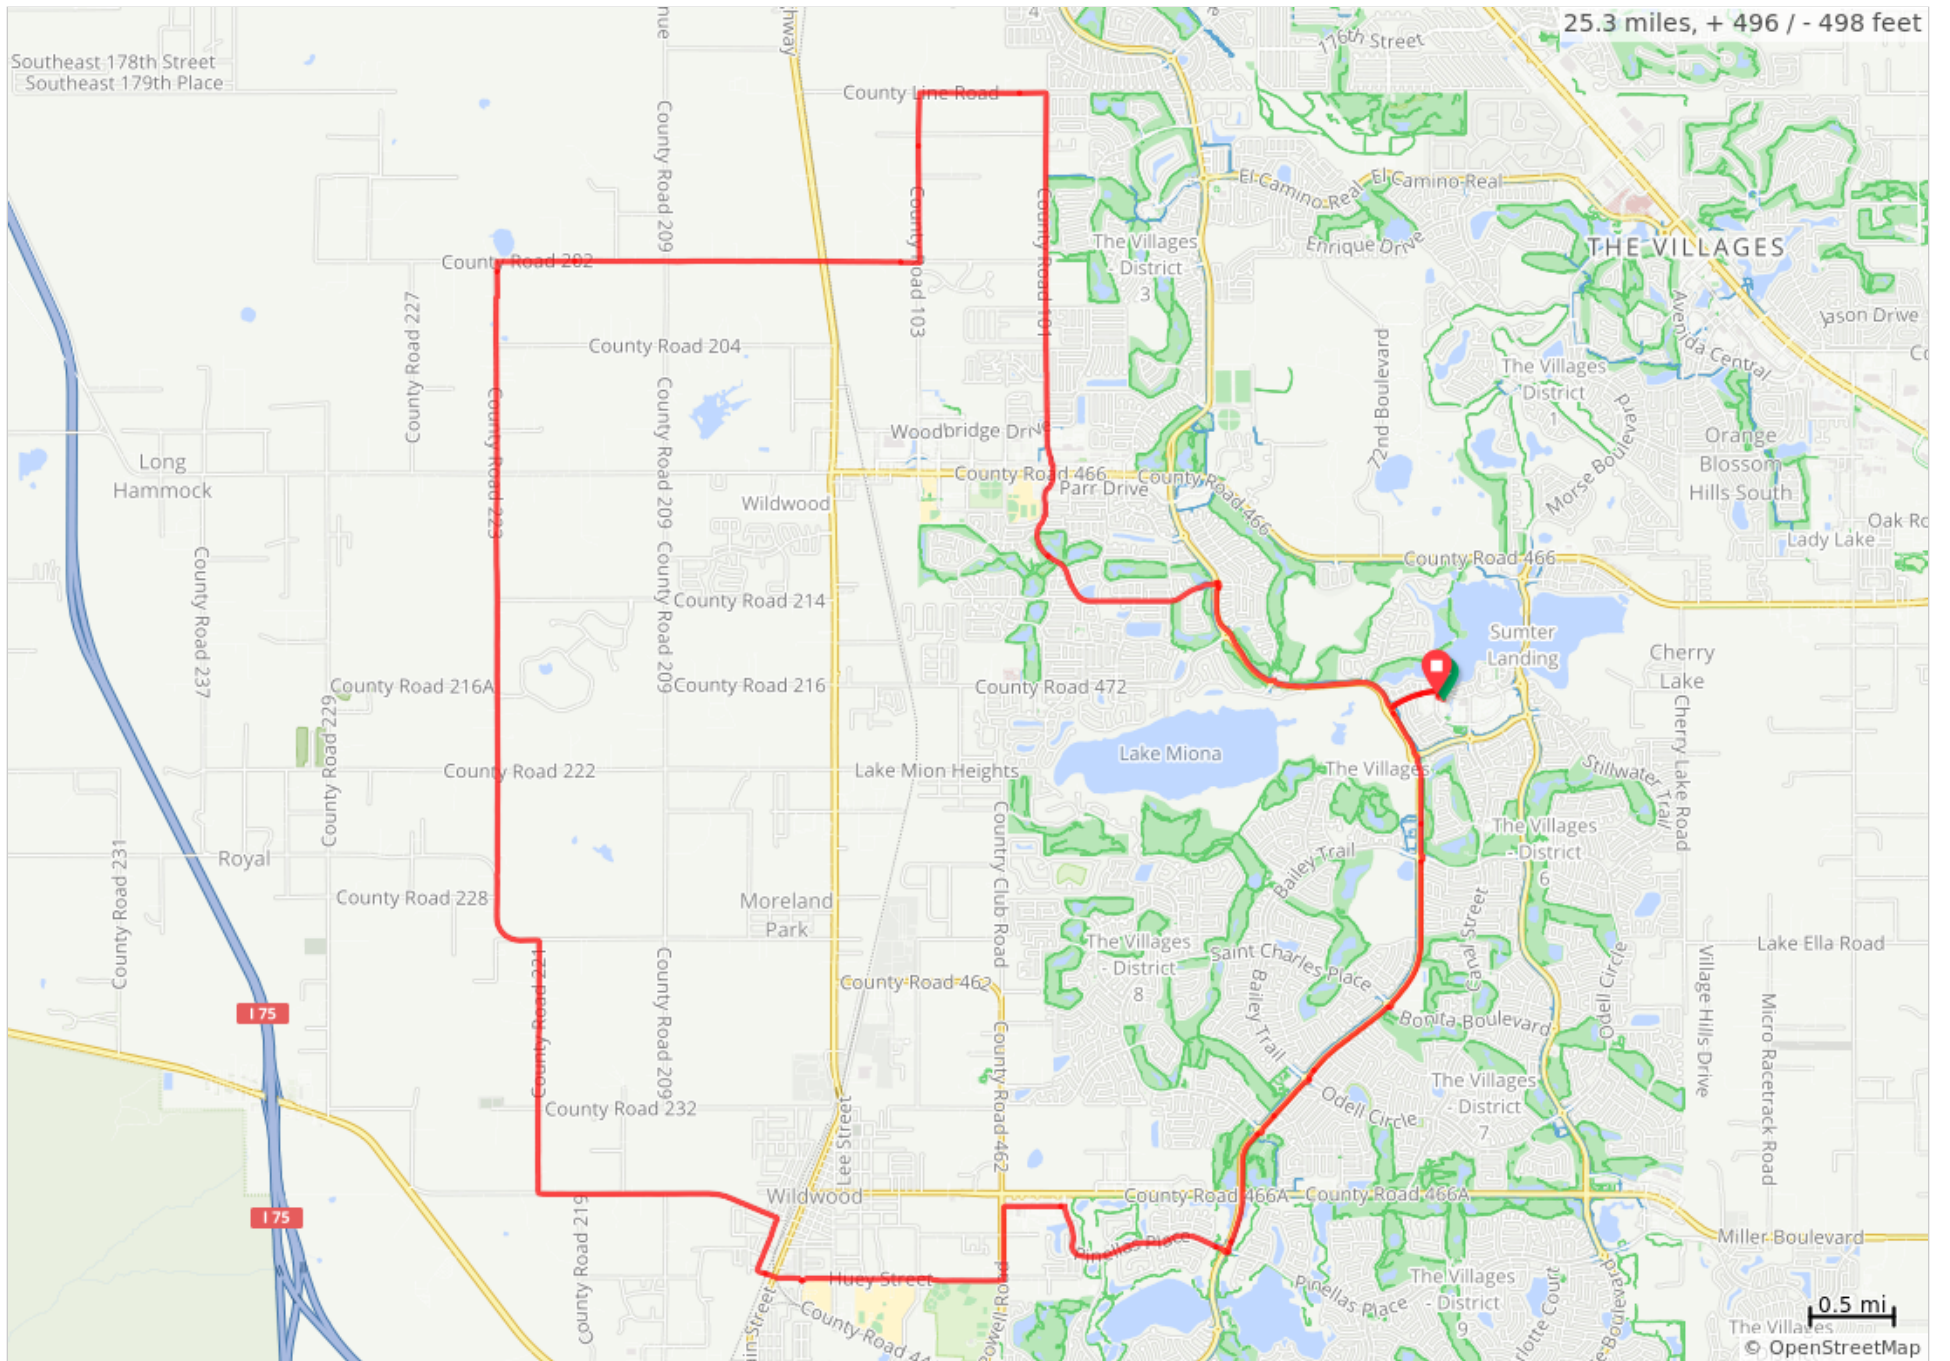

101 Girl Scout 25

25.3 miles, + 496 / - 498 feet

0.5 mi
© OpenStreetMap