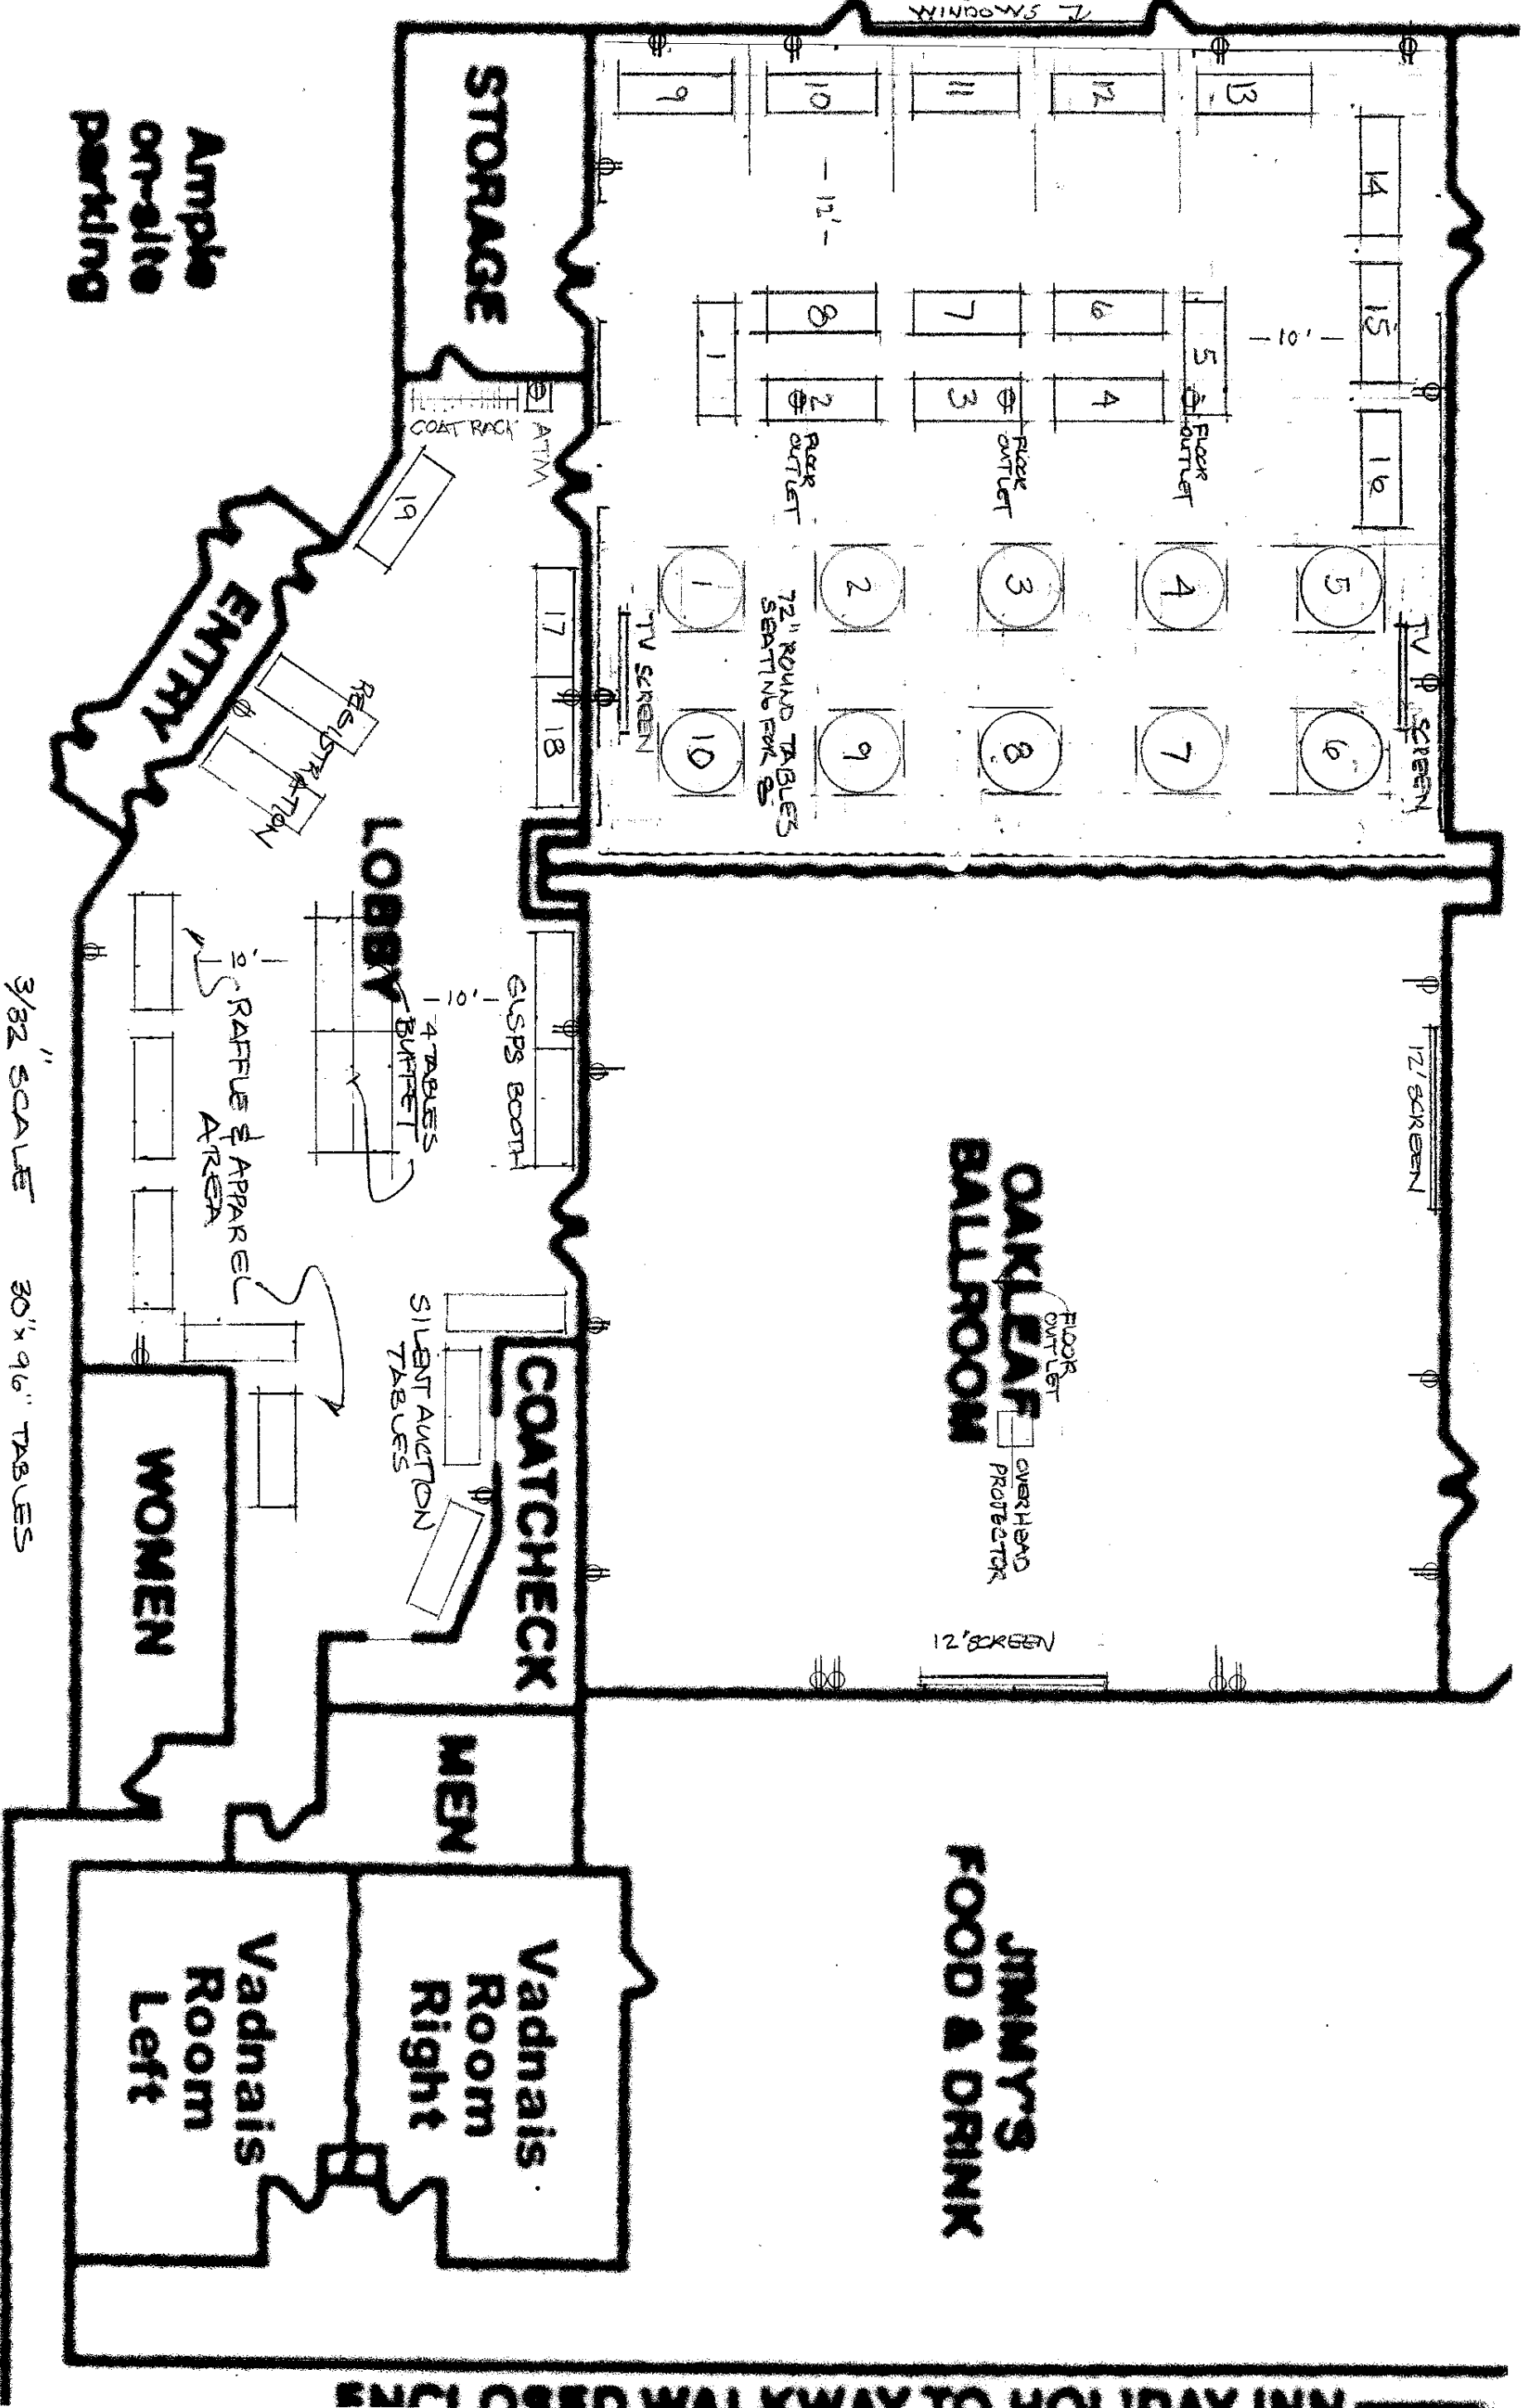

**FINAL  
RDENS**

3/32" SCALE 30"x96" TABLES

TABLE & ELECTRICAL LAYOUT

ENCLOSED WALKWAY TO HOLIDAY INN