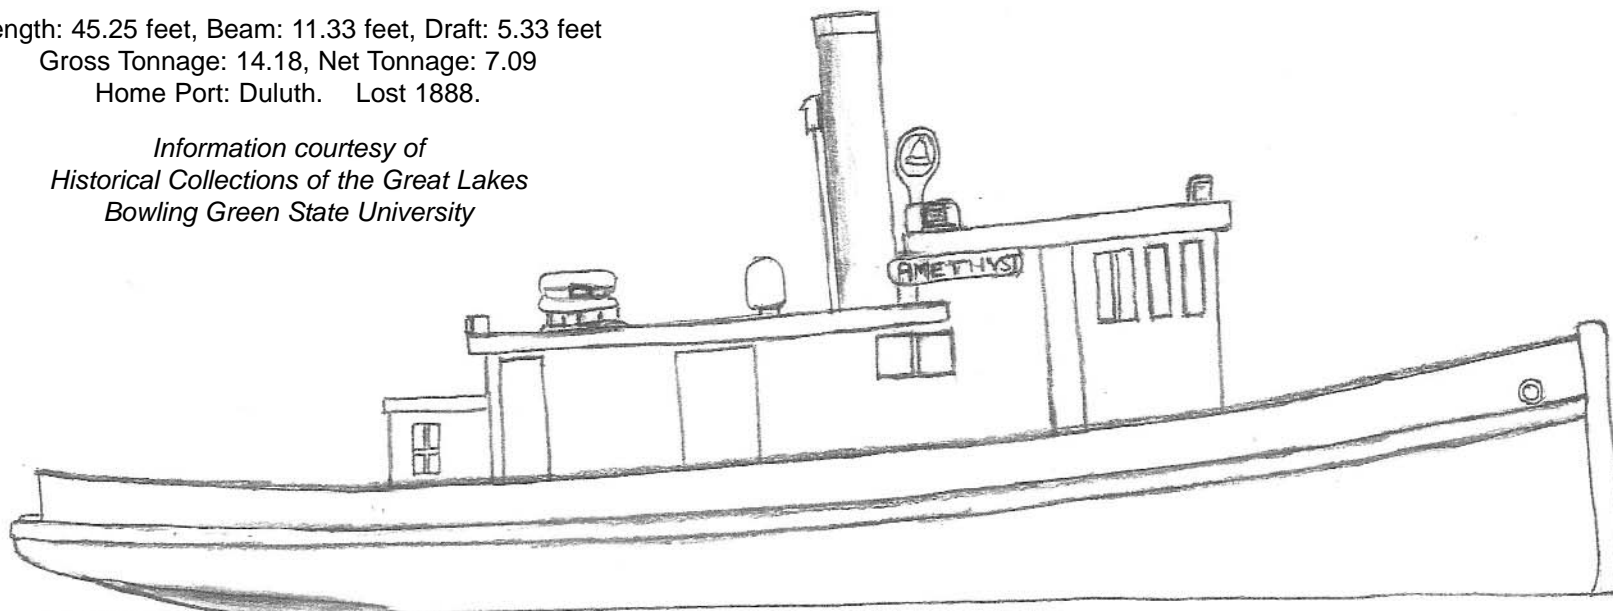

Sophie's Shipwreck off Minnesota Point in Duluth, MN

Amethyst

Length: 45.25 feet, Beam: 11.33 feet, Draft: 5.33 feet
 Gross Tonnage: 14.18, Net Tonnage: 7.09
 Home Port: Duluth. Lost 1888.

*Information courtesy of
 Historical Collections of the Great Lakes
 Bowling Green State University*

Shipwreck in Lake Superior

*Drawings by Steve Daniel
 © SBD & GLSPS 2007*

Cross-Section of Shipwreck

(bottom buried in sand)