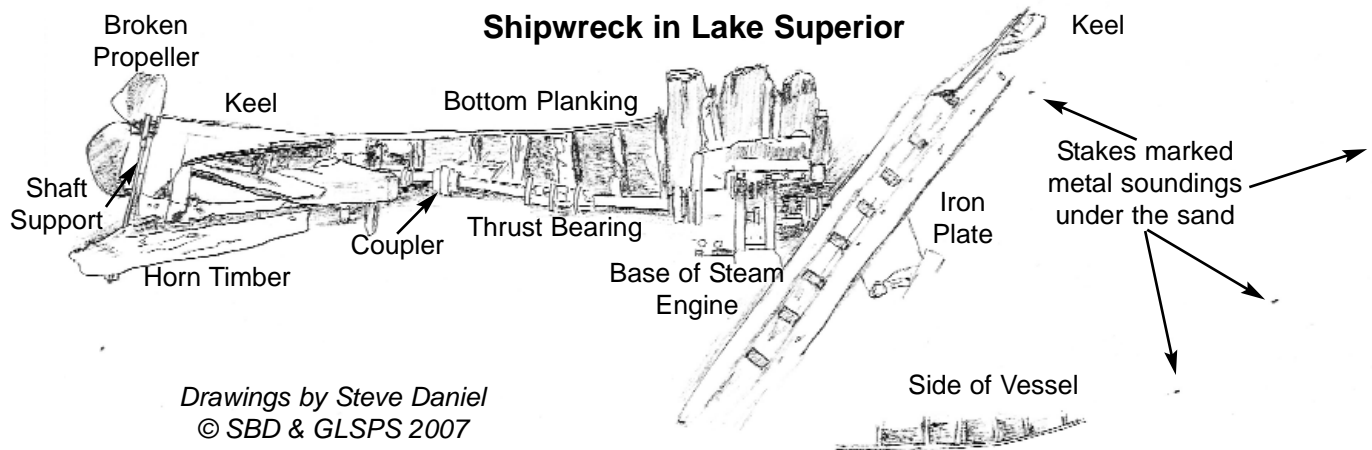

Sophie's Shipwreck off Minnesota Point in Duluth, MN

Amethyst

Length: 45.25 feet, Beam: 11.33 feet, Draft: 5.33 feet
 Gross Tonnage: 14.18, Net Tonnage: 7.09
 Home Port: Duluth. Lost 1888.

*Information courtesy of
 Historical Collections of the Great Lakes
 Bowling Green State University*

Shipwreck in Lake Superior

*Drawings by Steve Daniel
 © SBD & GLSPS 2007*

Cross-Section of Shipwreck

(bottom buried in sand)