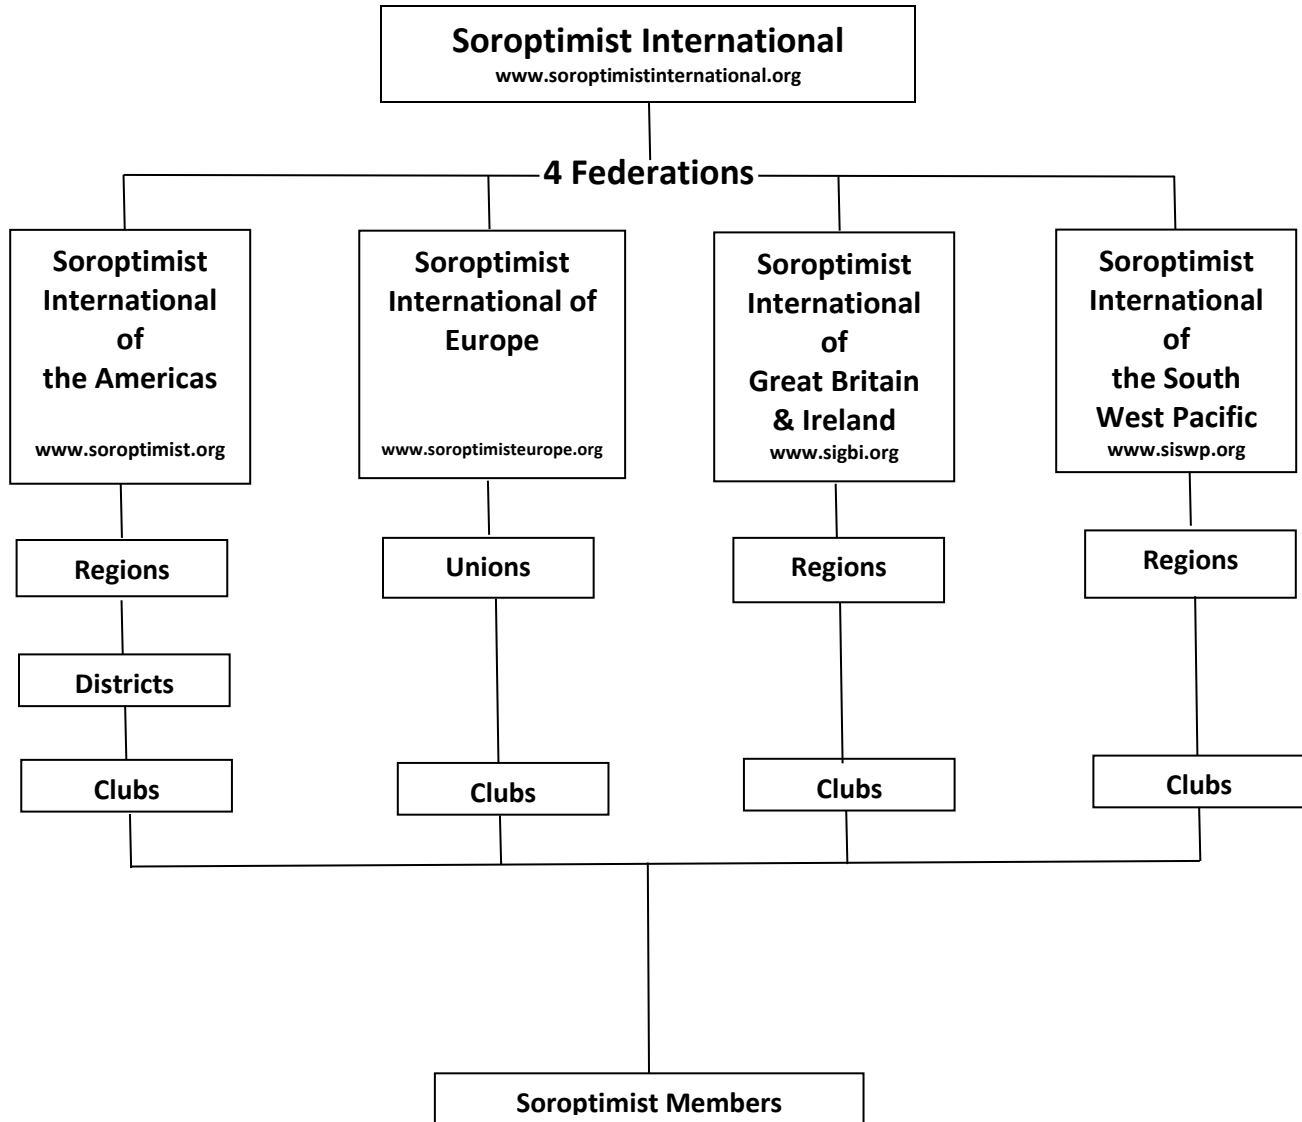

## Soroptimist International Organization Chart

Soroptimist International of Phoenix is a part of:

- ❖ Soroptimist International of the Americas
- ❖ Golden West Region
- ❖ District 4