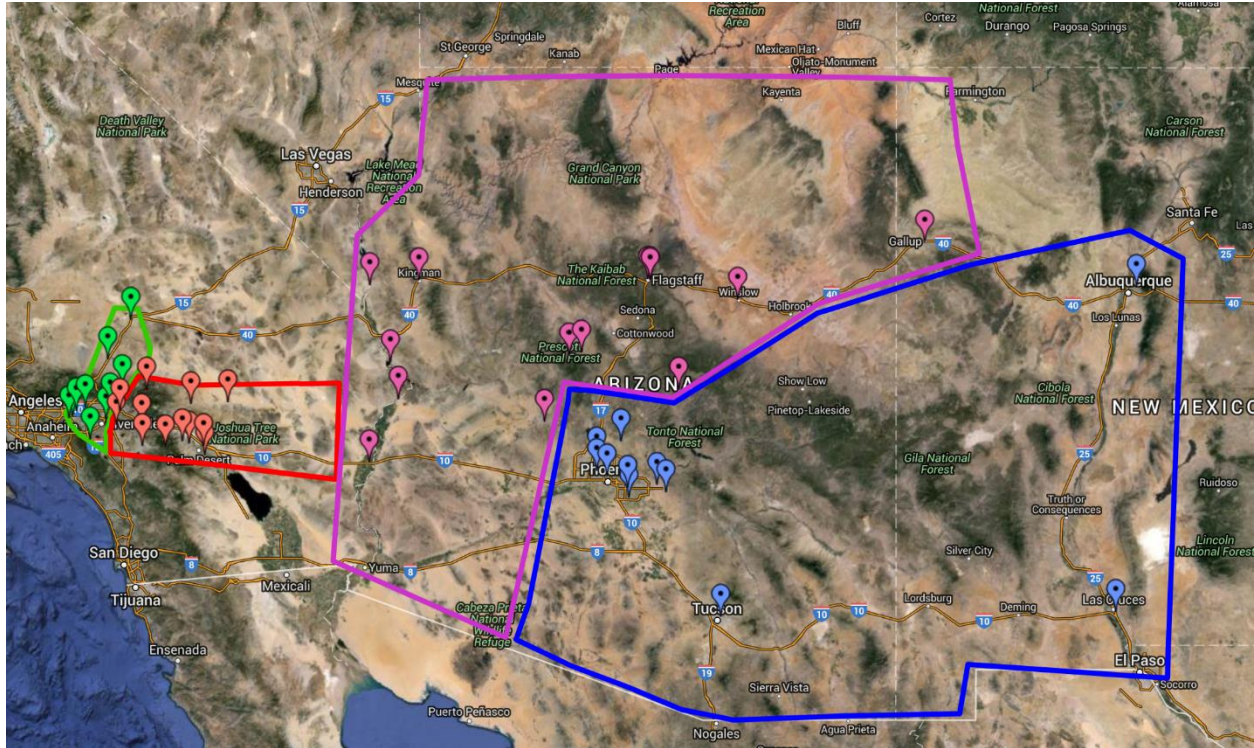

**SOROPTIMIST**  
Best for Women

## Soroptimist International of the Americas Golden West Region Map

District 1	District 2	District 3	District 4
Baldy View	Beaumont-Banning	Arizona Peaks	Apache Junction
Barstow	Big Bear	Blythe	Desert Tucson
Chino Hills/Inland Empire	Desert Cities of the Coachella Valley	Bullhead City/Laughlin	Gold Canyon
Chino Valley	Idyllwild	Flagstaff	Happy Valley of the Sun
Corona	Moreno Valley	Gallup	Kachinas
Montclair/Inland Valley	Palm Desert	Kingman	Las Cruces
Rim of the World	Palm Springs	Lake Havasu City	Phoenix
Riverside	San Jacinto/Hemet Valley	Mountain Morning	Saguaro Foothills
San Bernardino	Twenty-nine Palms	Parker	San Tans
Victor Valley	Yucca Valley	Prescott	
		Prescott Valley	
		Wickenburg	
		Winslow	
		Zane Grey	

For more about each club, go to the interactive map at [www.goldenwestregion.org/about-us/find-a-club](http://www.goldenwestregion.org/about-us/find-a-club)