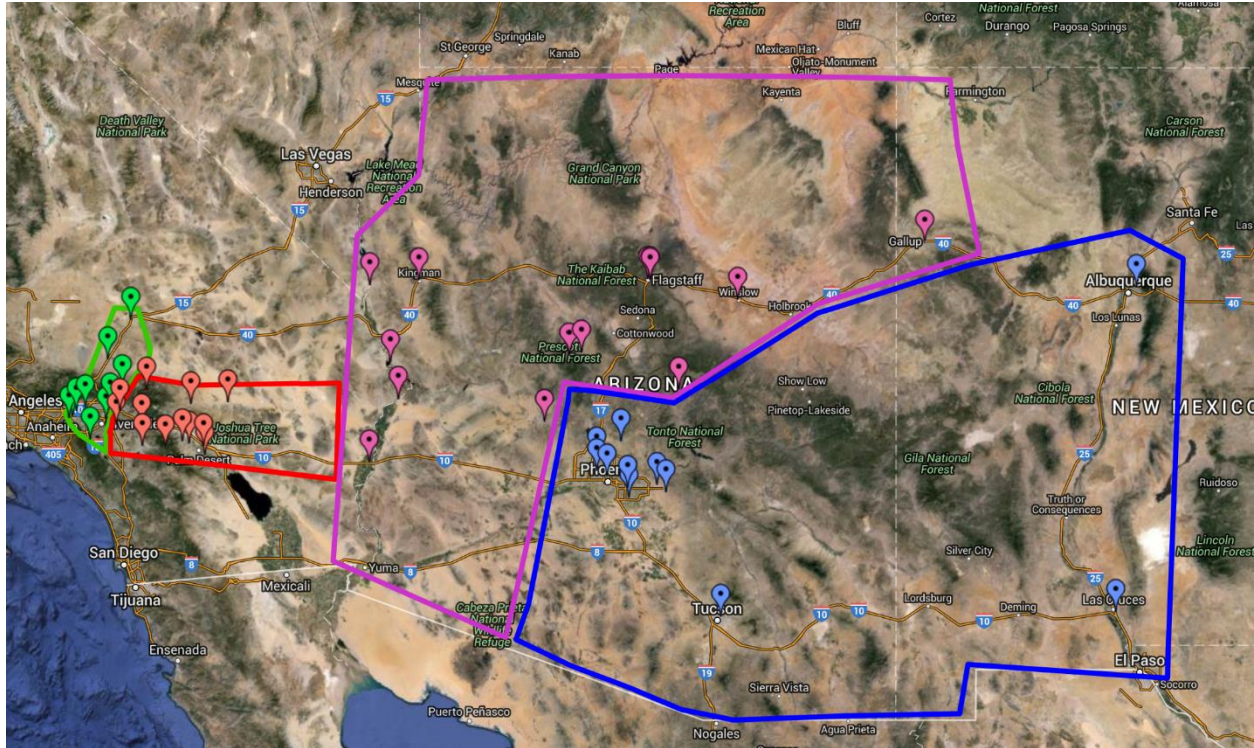

SOROPTIMIST
Best for Women

Soroptimist International of the Americas Golden West Region Map

District 1	District 2	District 3	District 4
Baldy View	Beaumont-Banning	Arizona Peaks	Apache Junction
Barstow	Big Bear	Blythe	Desert Tucson
Chino Hills/Inland Empire	Desert Cities of the Coachella Valley	Bullhead City/Laughlin	Gold Canyon
Chino Valley	Idyllwild	Flagstaff	Happy Valley of the Sun
Corona	Moreno Valley	Gallup	Kachinas
Montclair/Inland Valley	Palm Desert	Kingman	Las Cruces
Rim of the World	Palm Springs	Lake Havasu City	Phoenix
Riverside	San Jacinto/Hemet Valley	Mountain Morning	Saguaro Foothills
San Bernardino	Twenty-nine Palms	Parker	San Tans
Victor Valley	Yucca Valley	Prescott	
		Prescott Valley	
		Wickenburg	
		Winslow	
		Zane Grey	

For more about each club, go to the interactive map at www.goldenwestregion.org/about-us/find-a-club