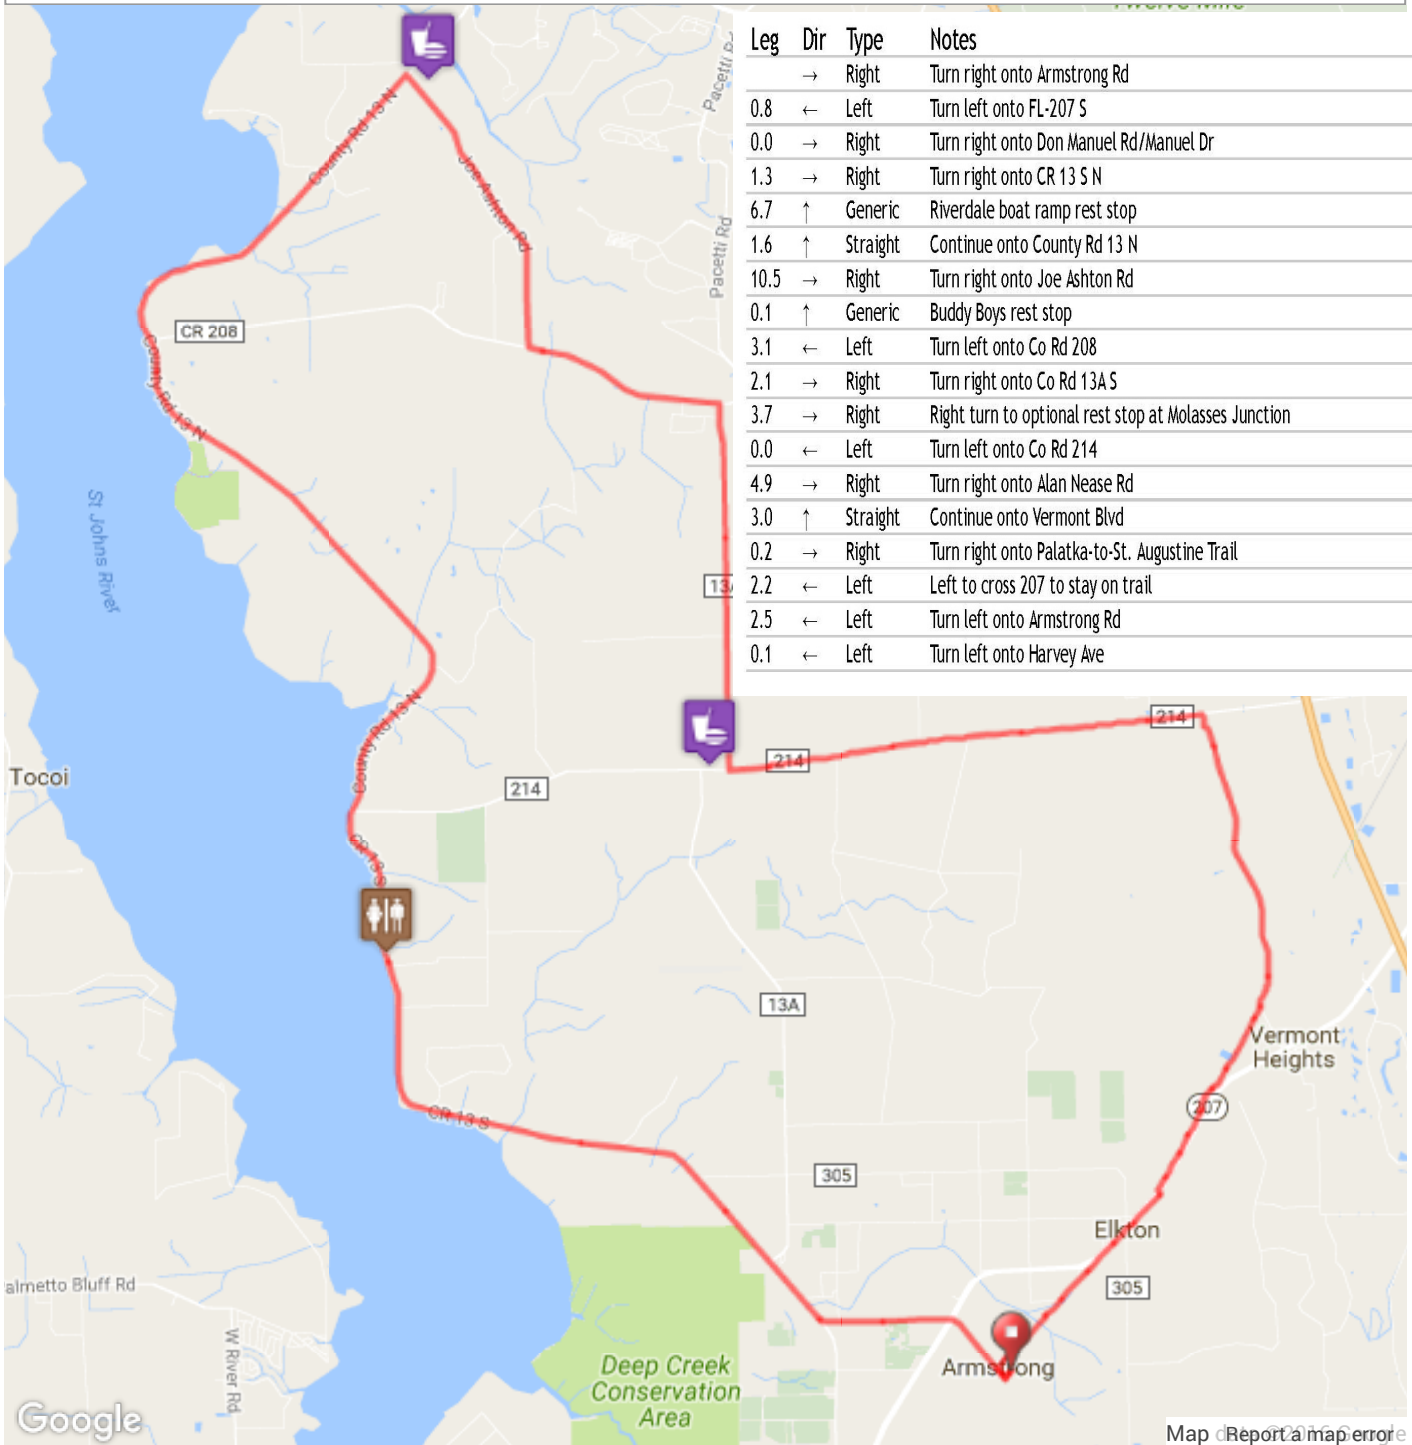

WGV from Armstrong-short

43.1 mi, +241 /-241 ft

Ride With GPS · <https://ridewithgps.com>