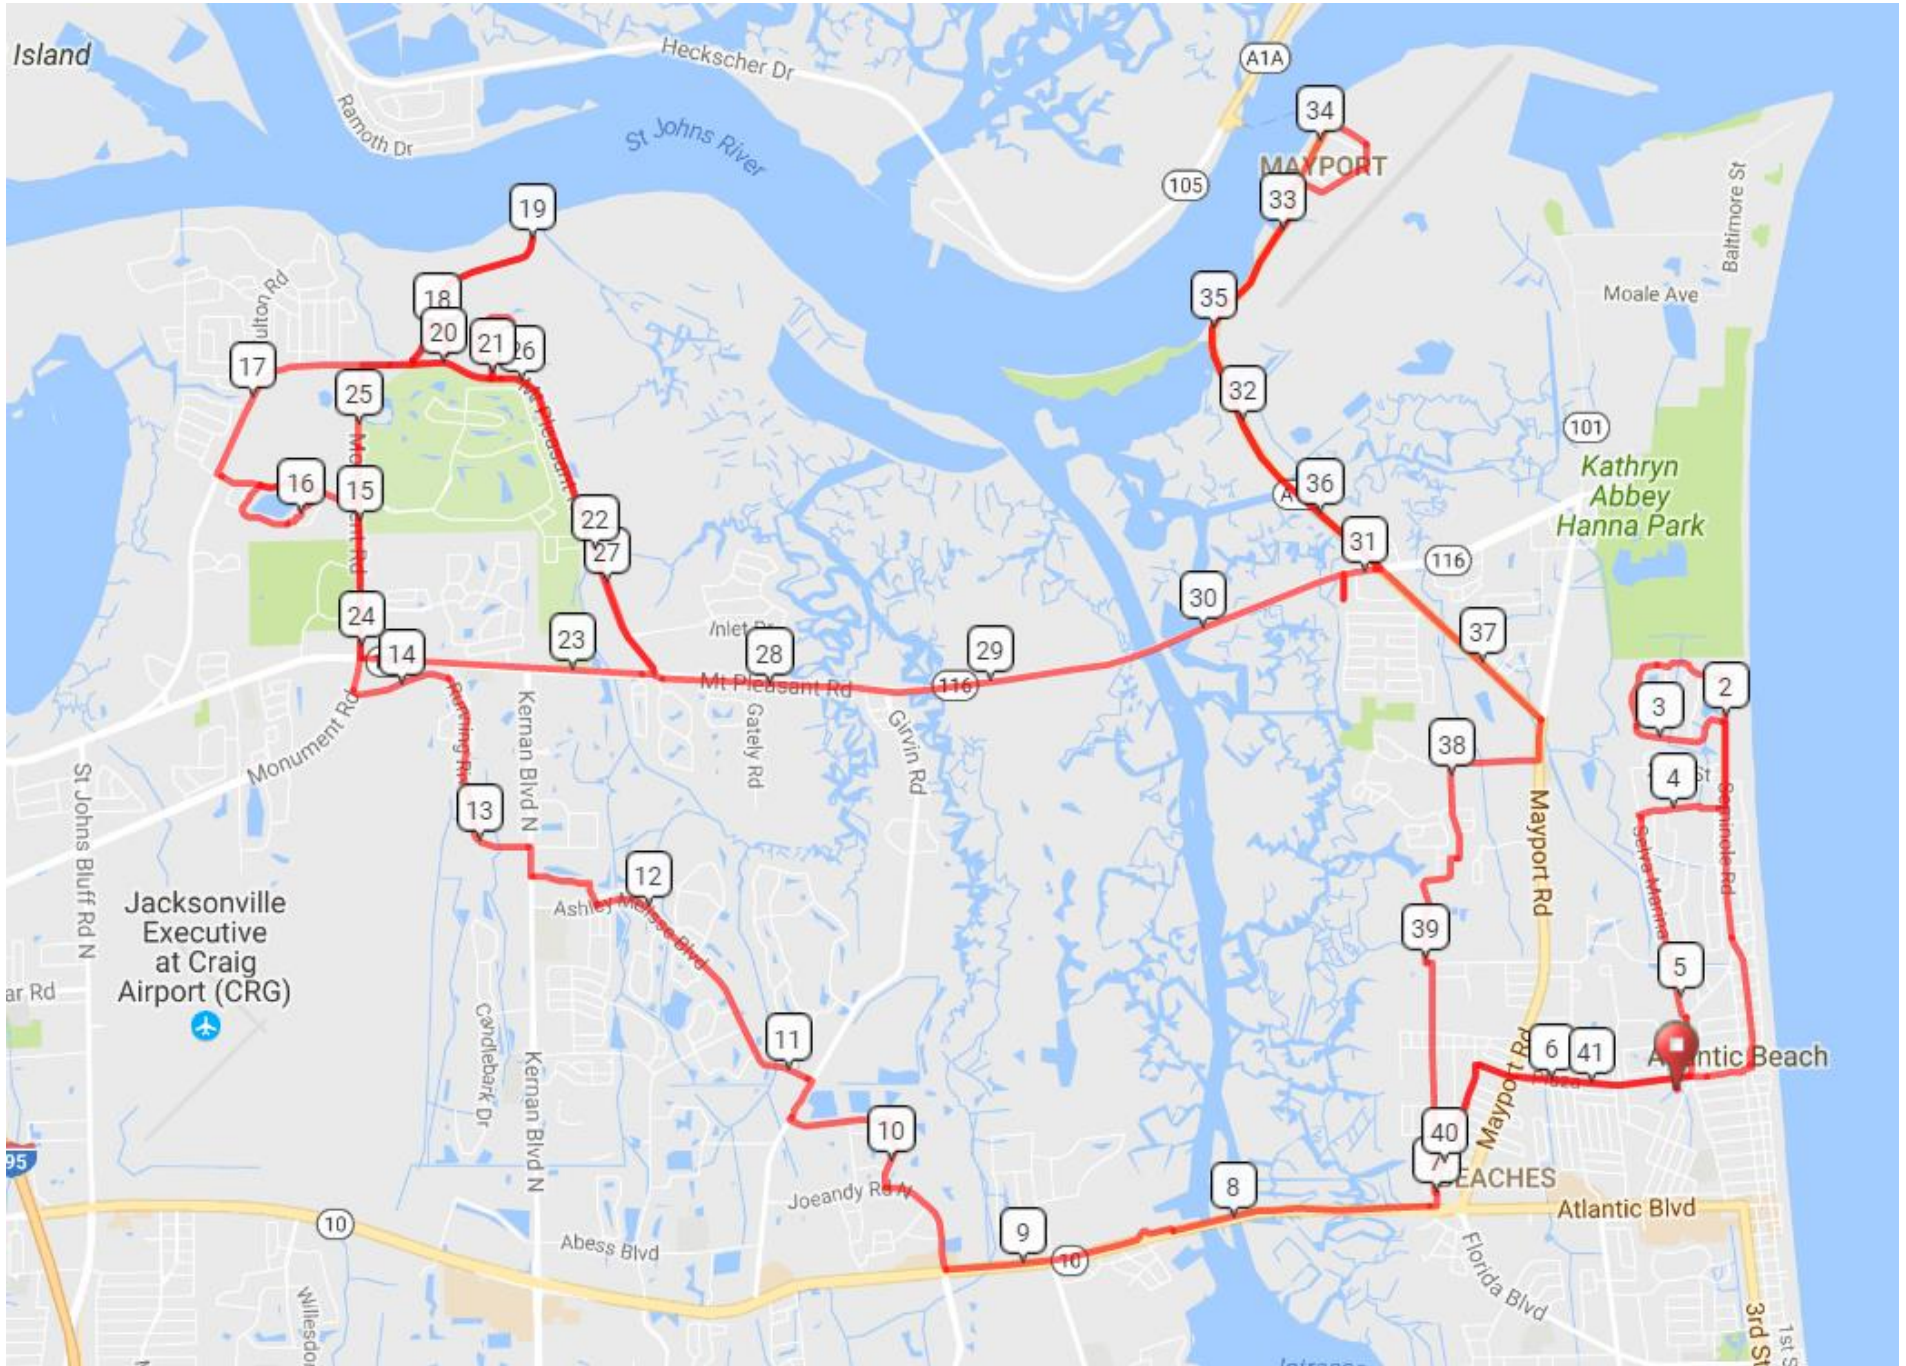

NFBC – SUNDOG 9:00 AM SATURDAY RIDE

Leg	Dir	Type	Notes	Total
	→	Right	Turn right onto Plaza	0.0
0.3	←	Left	Turn left onto East Coast Dr	0.4
0.0	→	Right	Turn right onto Plaza	0.4
0.0	←	Left	Turn left onto Ocean Blvd	0.4
0.6	↑	Straight	Continue onto Seminole Rd	1.0
1.2	←	Left	Turn left onto Oceanforest Dr N	2.2
0.3	→	Right	Turn right onto Oceanwalk Dr N	2.5
0.9	→	Right	Turn right onto Seminole Rd	3.4
0.4	→	Right	Turn right onto 19th St	3.8
0.4	←	Left	Turn left onto Selva Marina Dr	4.2
0.9	→	Right	Turn right onto Seminole Rd	5.1
0.3	→	Right	Turn right onto Plaza	5.4
1.0	←	Left	Turn left onto Orchid St	6.4
0.5	→	Right	Turn right onto W 3rd St	6.8
0.0	←	Left	Turn left onto Main St	6.9
0.1	←	Left	Turn left onto W 1st St	7.0
0.3	↑	Straight	Merge onto Atlantic Blvd	7.3
1.2	↑	Straight	Continue onto Riverview Dr	8.4

0.0	↑	Straight	Continue onto Atlantic Blvd	8.5
0.9	→	Right	Turn right onto Joeandy Rd N	9.4
0.5	→	Right	Turn right onto Ashcroft Landing Dr	9.9
0.3	←	Left	Turn left onto Staffordshire Dr S	10.2
0.5	→	Right	Turn right onto Girvin Rd	10.7
0.2	←	Left	Turn left onto Ashley Melisse Blvd	10.9
1.4	→	Right	Turn right onto Blue Eagle Trail	12.2
0.1	←	Left	Turn left onto Nesting Eagles Way	12.4
0.3	→	Right	Turn right onto Kernan Blvd N	12.6
0.1	←	Left	Turn left onto Running River Rd	12.8
1.0	←	Left	Turn left onto Monument Landing Blvd	13.8
0.5	→	Right	Turn right onto Monument Rd	14.2
0.9	←	Left	Turn left onto Harbour Cove Dr S	15.1
0.5	←	Left	Turn left onto Arbor Lake Dr W	15.6
0.6	←	Left	Turn left onto Harbour Cove Dr S	16.1
0.5	→	Right	Turn right onto Fort Caroline Rd	16.6
1.2	←	Left	Turn left onto Ft Caroline Rd	17.8
0.2	→	Right	Turn right onto Chasewood Dr	18.0