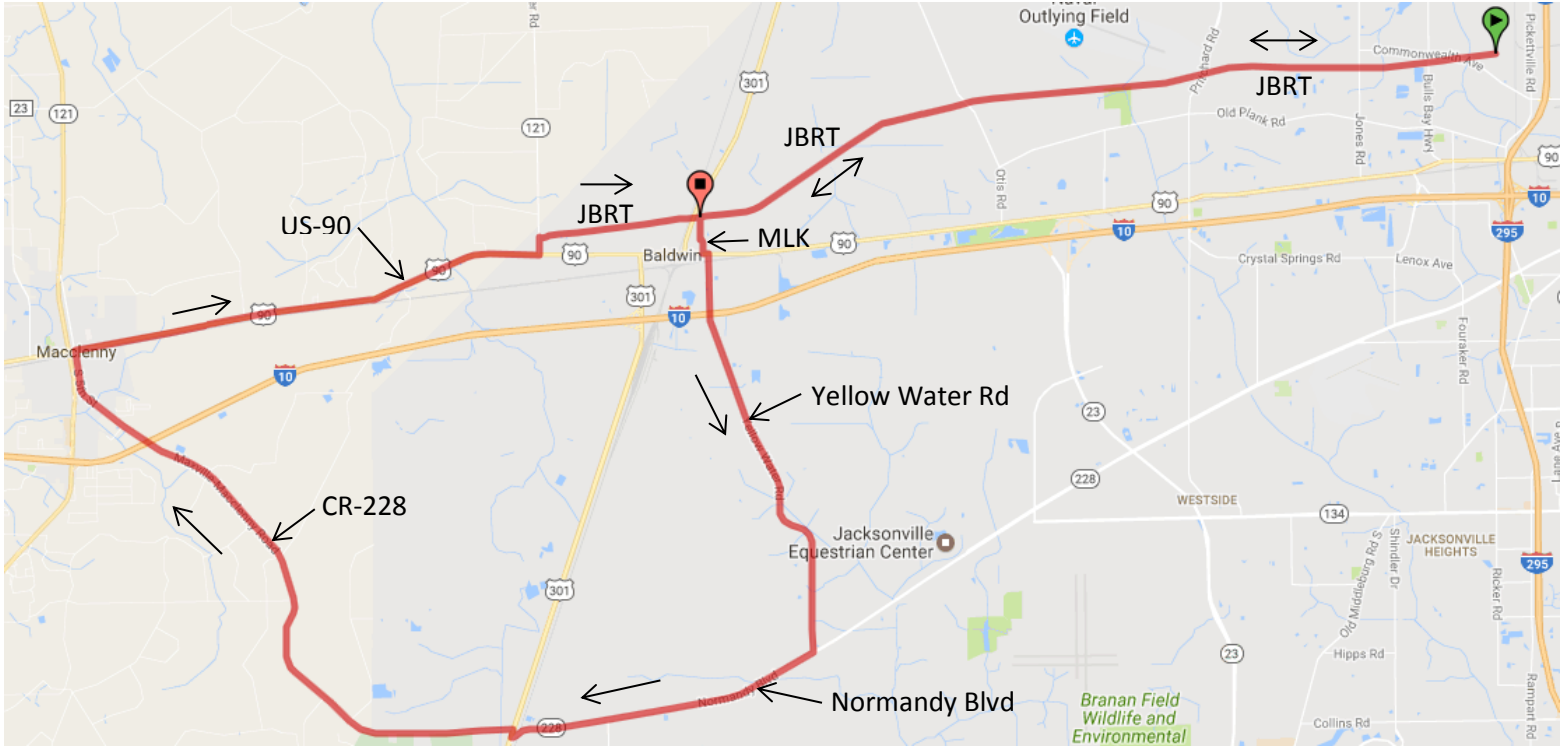

# JBRT – Macclenny Loop – 56 Miles

Macclenny Loop - 56 Miles

Mile	Action	Street, Road, Avenue, etc.
	Start	Bathroom JBRT Parking Lot
0.00	West	On JBRT
5.68	Straight	Restrooms - On Left
<b>7.84</b>	<b>Cross</b>	<b>Otis Rd - Caution Traffic</b>
12.14	Left	MLK Jr Dr - Before Overpass
12.70	Left	US-90
12.78	Right	Yellow Water Rd
19.08	Right	Normandy Blvd
23.76	Right	US-301 - Store on Right
23.86	Left	Maxville-Macclenny Rd-SR-228

Macclenny Loop - 56 Miles

Mile	Action	Street, Road, Avenue, etc.
33.65	Right	US-90
33.91	Straight	Kangaroo Express on Right
40.66	Left	Brandy Branch Rd - CR-121
40.91	Right	JBRT - Heading East
42.95	Straight	Train Station Restrooms-Right
<b>47.66</b>	<b>Cross</b>	<b>Otis Rd - Caution Traffic</b>
55.50	Finish	Bathroom JBRT Parking Lot