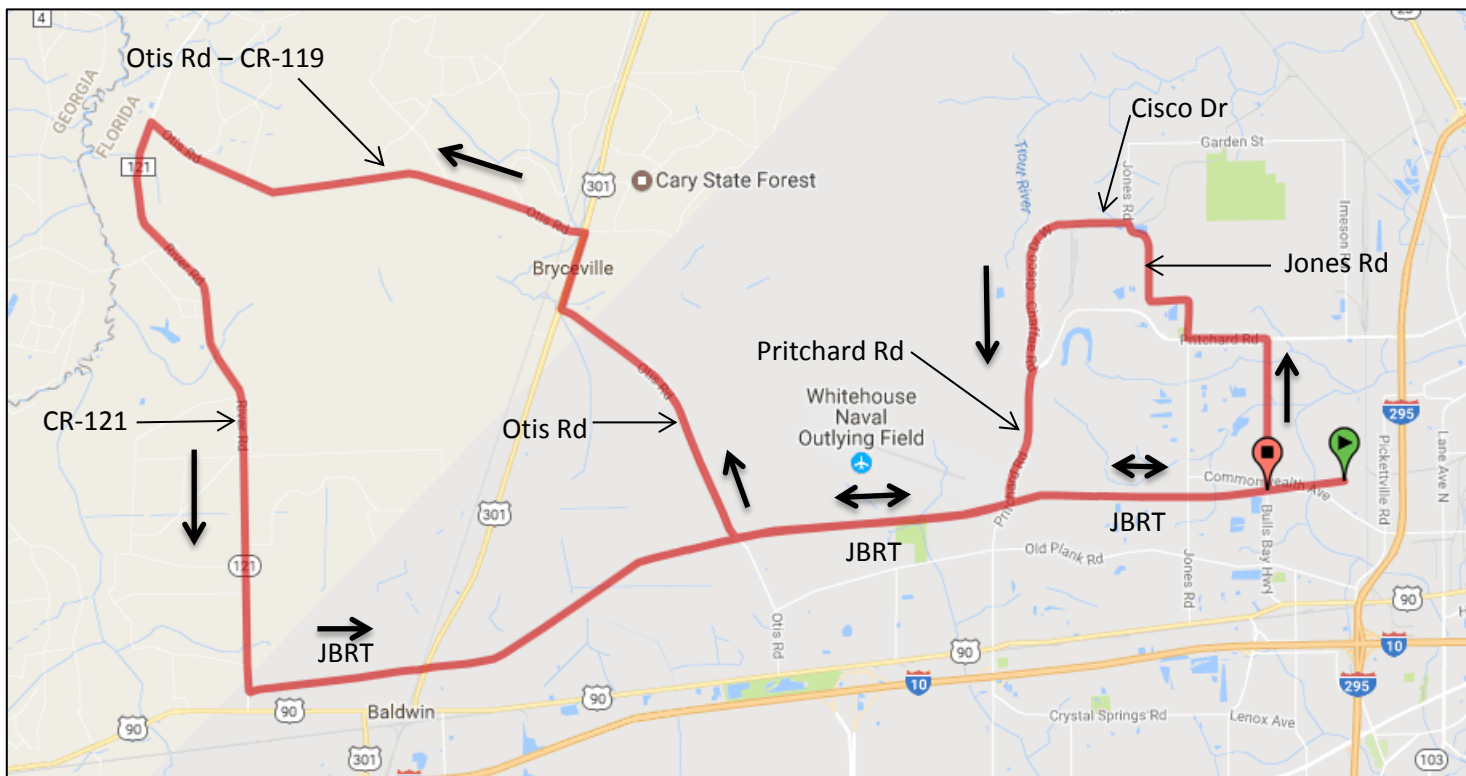

## JBRT CISCO – BRYCEVILLE LOOP RIDE – 48 MILES

JBRT Cisco\_Bryceville Loop Ride --  
48 Miles

Mile	Action	Street, Road, Avenue, etc.	Mile	Action	Street, Road, Avenue, etc.
	Start	Bathroom JBRT Parking Lot	14.30	Right	Otis Rd
0.00	West	On JBRT	18.11	Right	US-301
1.01	Right	Bull Bay Hwy	18.59	Straight	Store on Left
2.94	Left	Pritchard Rd	19.14	Left	Otis Rd - CR-119
3.96	Right	Jones Rd	25.09	Left	CR-121
6.06	Left	Cisco Dr W	32.83	Left	JBRT - Porta Potty in Parking Lot
8.13	Continue	Cisco Dr becomes Chaffee Rd	34.87	Straight	Bathroom on Right
9.03	Right	Pritchard Rd	<b>39.54</b>	<b>Cross</b>	<b>Otis Rd - Caution Traffic</b>
10.62	Right	JBRT On Ramp	41.70	Straight	Bathrooms on Right
10.80	Right	JBRT	47.38	Stop	Bathroom JBRT Parking Lot
12.14	Straight	Camp Milton Bathrooms on Left			