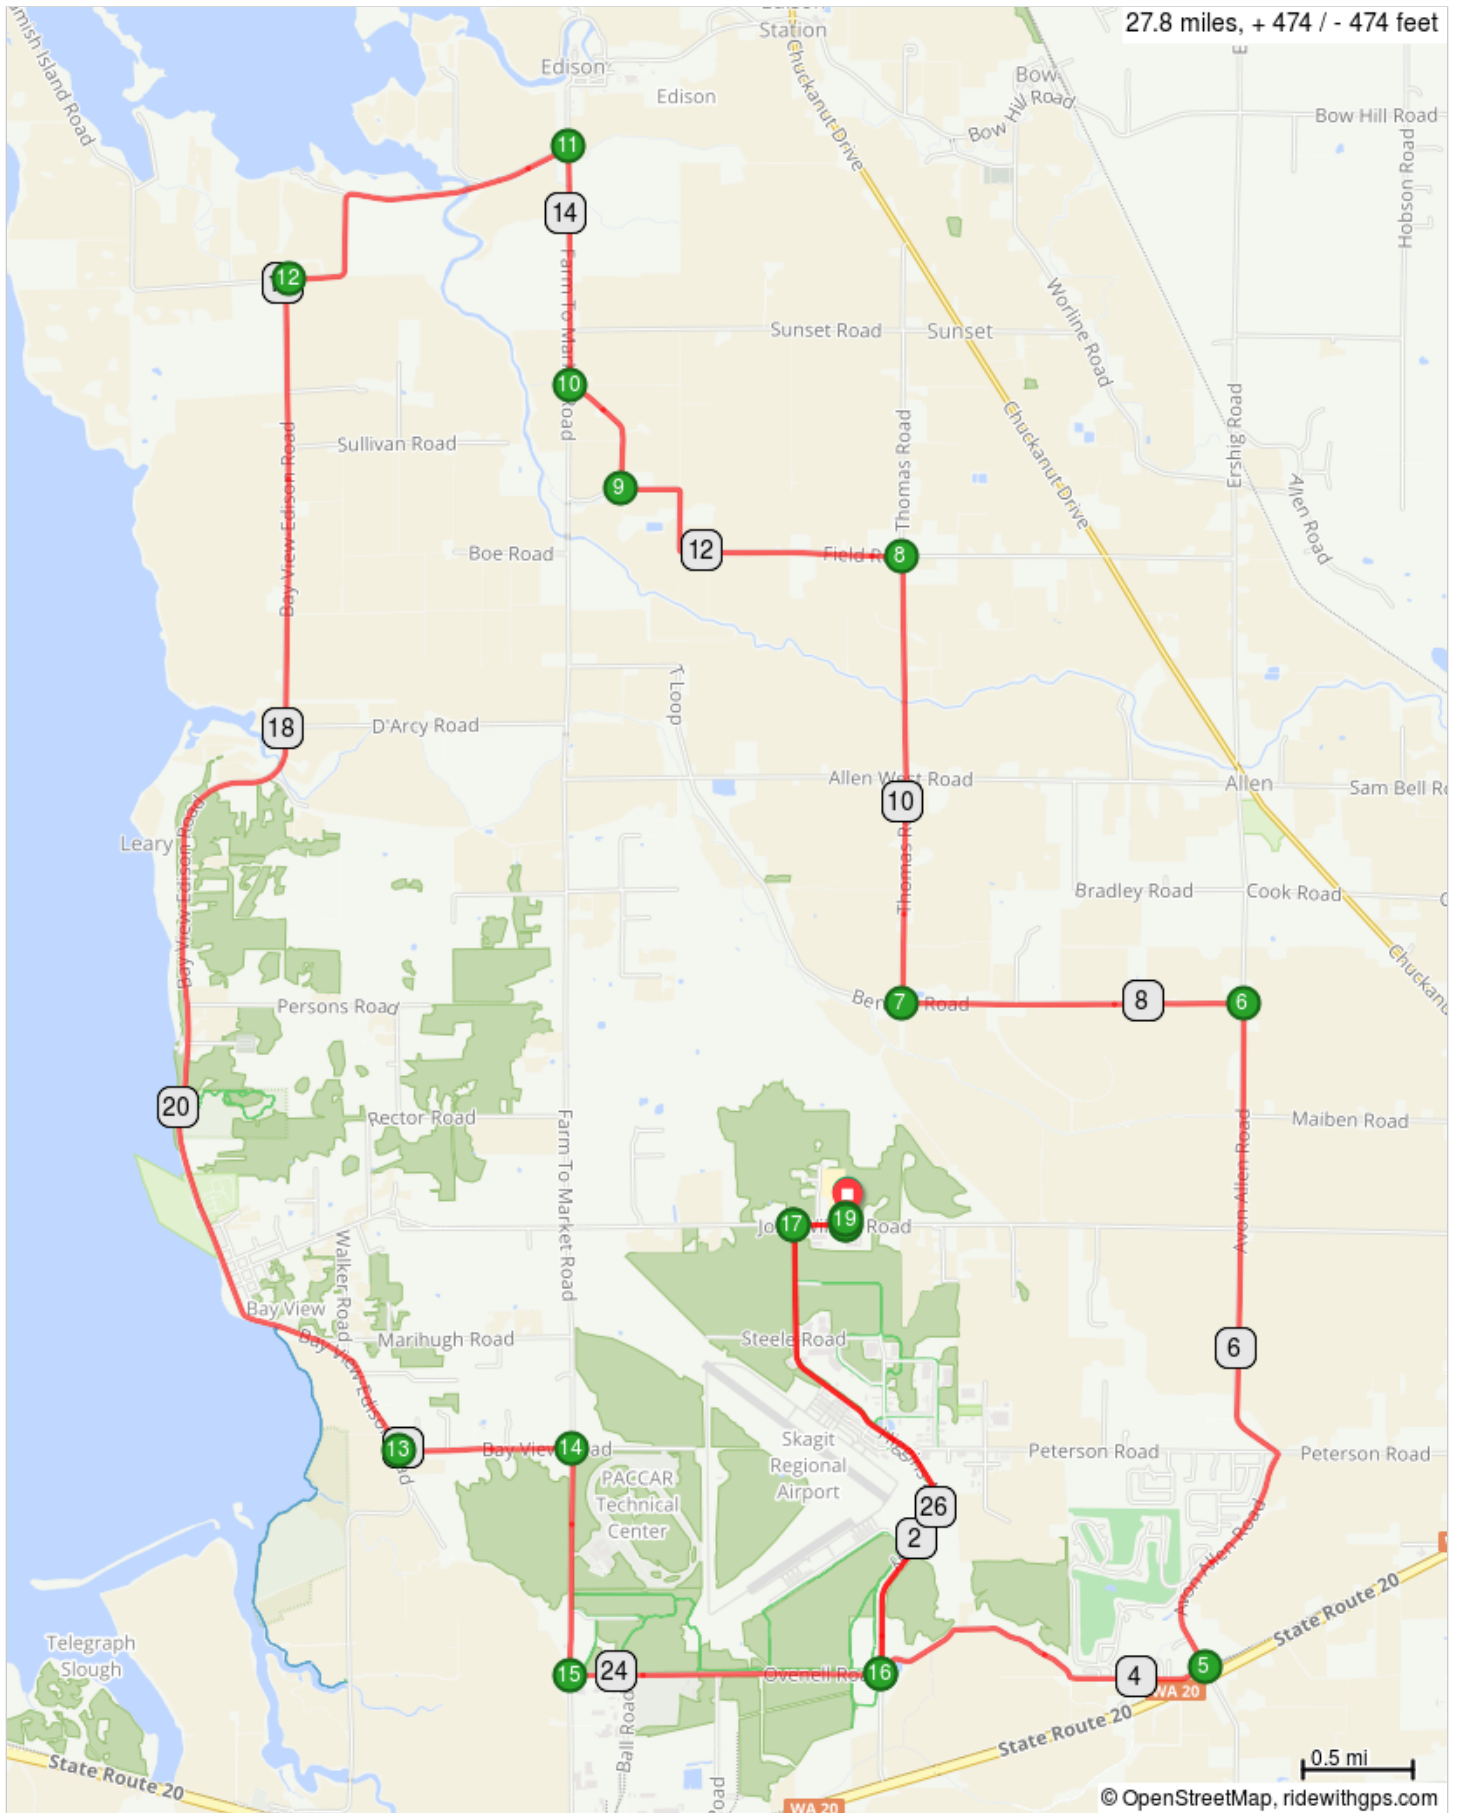

Skagit Spring Classic 2018 25 mile

Skagit Spring Classic 2018 25 mile

Dist	Prev	Type	Note	Next
0.0	0.0	▶	Start of route	0.0
0.0	0.0	➔	R onto Josh Wilson Rd	0.2
0.3	0.2	➔	L onto Higgins Airport Way	2.4
2.7	2.4	➔	L onto Ovenell Rd	1.7
4.3	1.7	➔	L onto Avon Allen Rd	3.3
7.6	3.3	➔	L onto B A Benson Rd	1.5
9.1	1.5	➔	R onto Thomas Rd	2.0
11.1	2.0	➔	L onto Field Rd	1.5
12.7	1.5	➔	R onto Church Rd	0.6
13.2	0.6	➔	R onto Farm to Market Rd	1.1
14.3	1.1	➔	L onto Bayview Edison Rd	1.6
16.0	1.6	➔	L to stay on Bayview Edison Rd	6.0
22.0	6.0	➔	L onto Bayview Rd	0.8
22.8	0.8	➔	R onto Farm to Market Rd	1.0
23.8	1.0	➔	L onto Ovenell Rd	1.4
25.2	1.4	➔	L at the 1st cross street onto Higgins Airport Way	2.4
27.6	2.4	➔	R onto Josh Wilson Rd	0.2
27.8	0.2	➔	L	0.0
27.8	0.0	▣	End of route	0.0

27.8 miles. +474/-474 feet