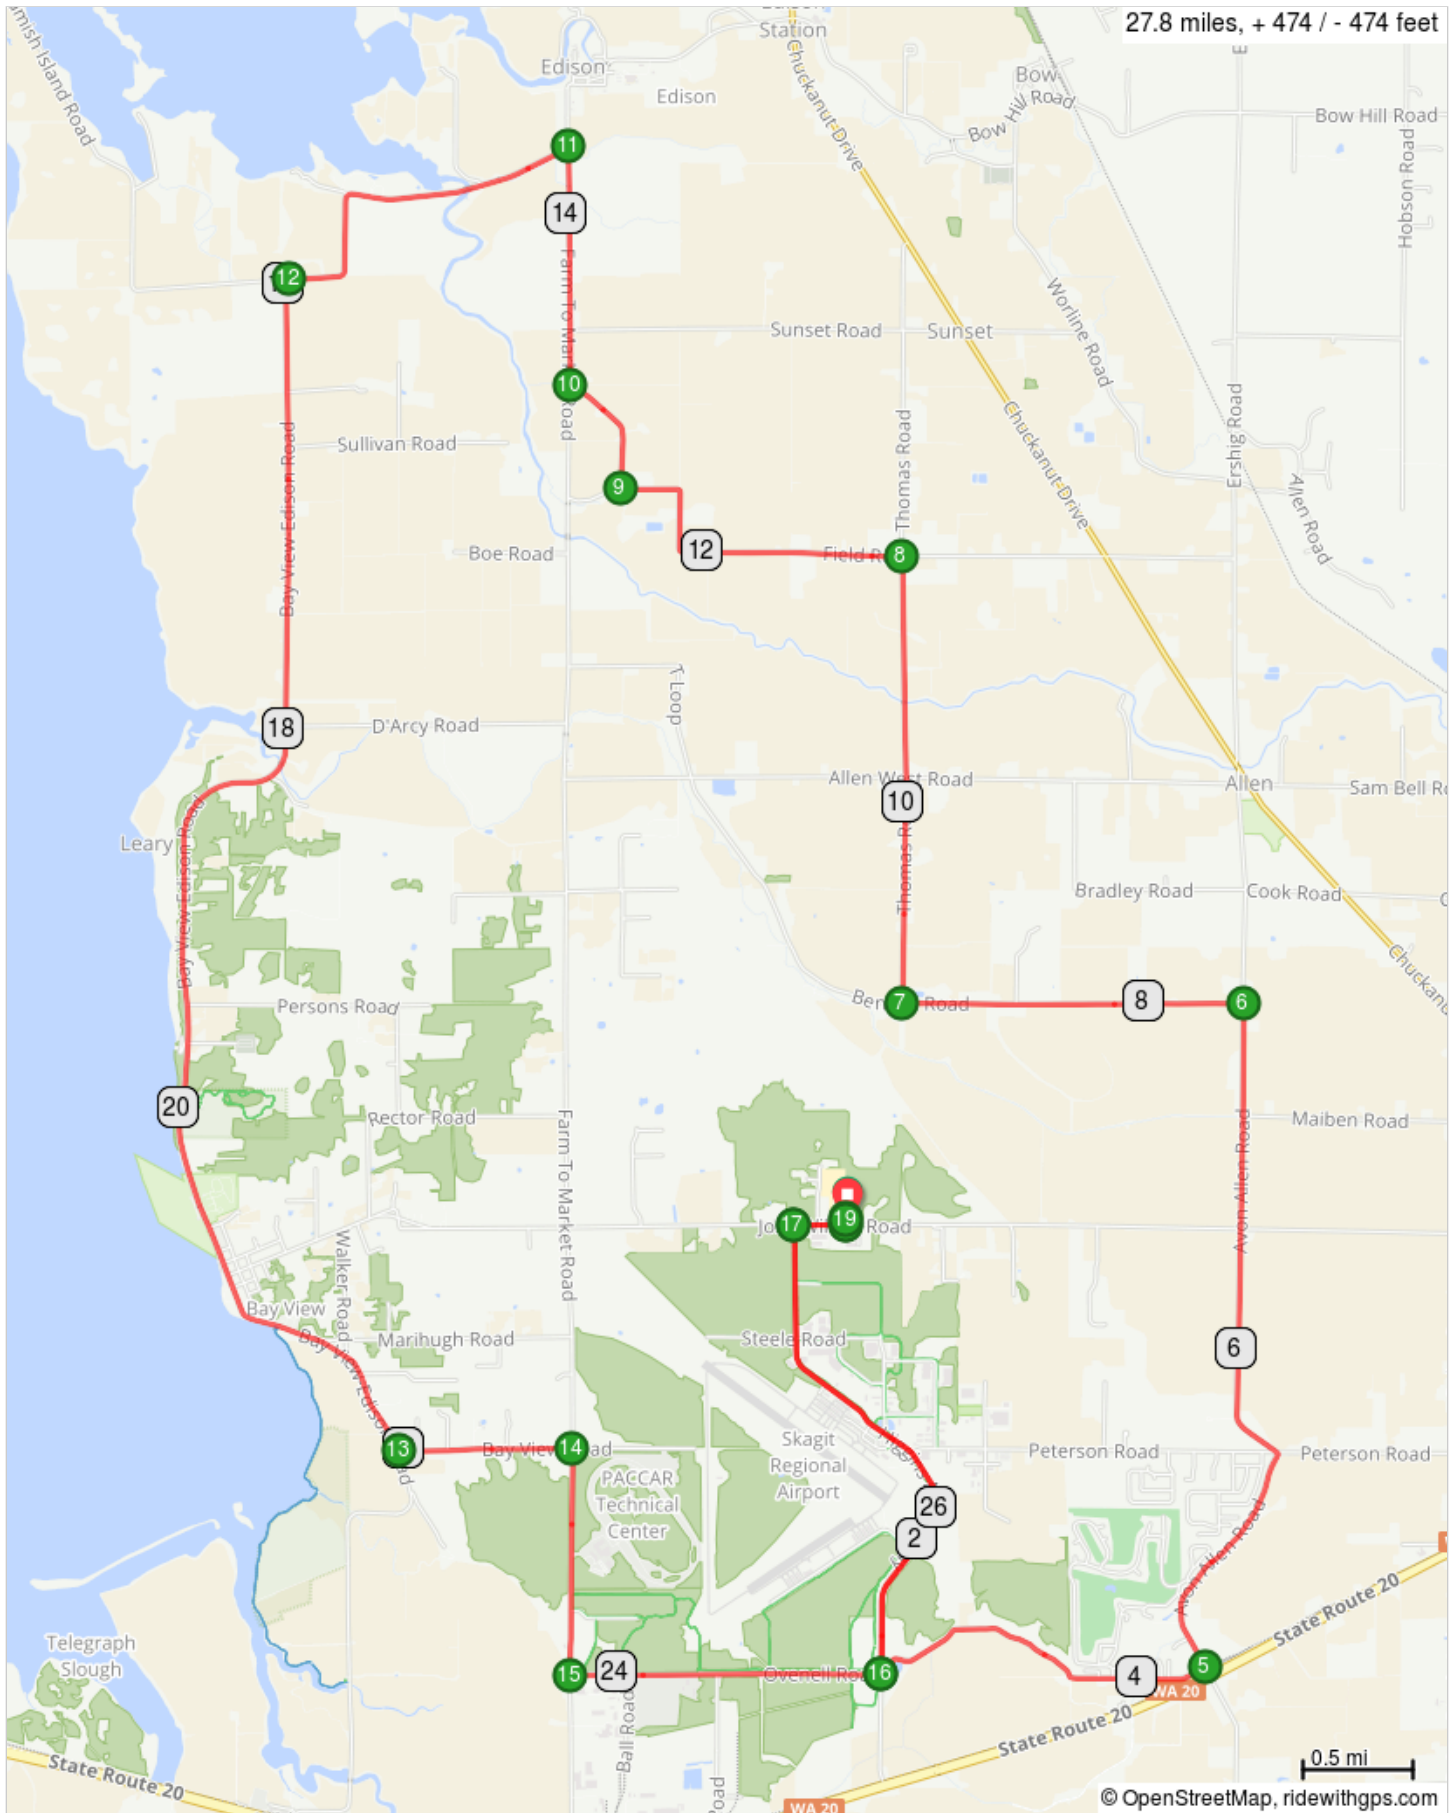

# Skagit Spring Classic 2018 25 mile

## Skagit Spring Classic 2018 25 mile

Dist	Prev	Type	Note	Next
0.0	0.0	▶	Start of route	0.0
0.0	0.0	➔	R onto Josh Wilson Rd	0.2
0.3	0.2	➔	L onto Higgins Airport Way	2.4
2.7	2.4	➔	L onto Ovenell Rd	1.7
4.3	1.7	➔	L onto Avon Allen Rd	3.3
7.6	3.3	➔	L onto B A Benson Rd	1.5
9.1	1.5	➔	R onto Thomas Rd	2.0
11.1	2.0	➔	L onto Field Rd	1.5
12.7	1.5	➔	R onto Church Rd	0.6
13.2	0.6	➔	R onto Farm to Market Rd	1.1
14.3	1.1	➔	L onto Bayview Edison Rd	1.6
16.0	1.6	➔	L to stay on Bayview Edison Rd	6.0
22.0	6.0	➔	L onto Bayview Rd	0.8
22.8	0.8	➔	R onto Farm to Market Rd	1.0
23.8	1.0	➔	L onto Ovenell Rd	1.4
25.2	1.4	➔	L at the 1st cross street onto Higgins Airport Way	2.4
27.6	2.4	➔	R onto Josh Wilson Rd	0.2
27.8	0.2	➔	L	0.0
27.8	0.0	▣	End of route	0.0

27.8 miles. +474/-474 feet