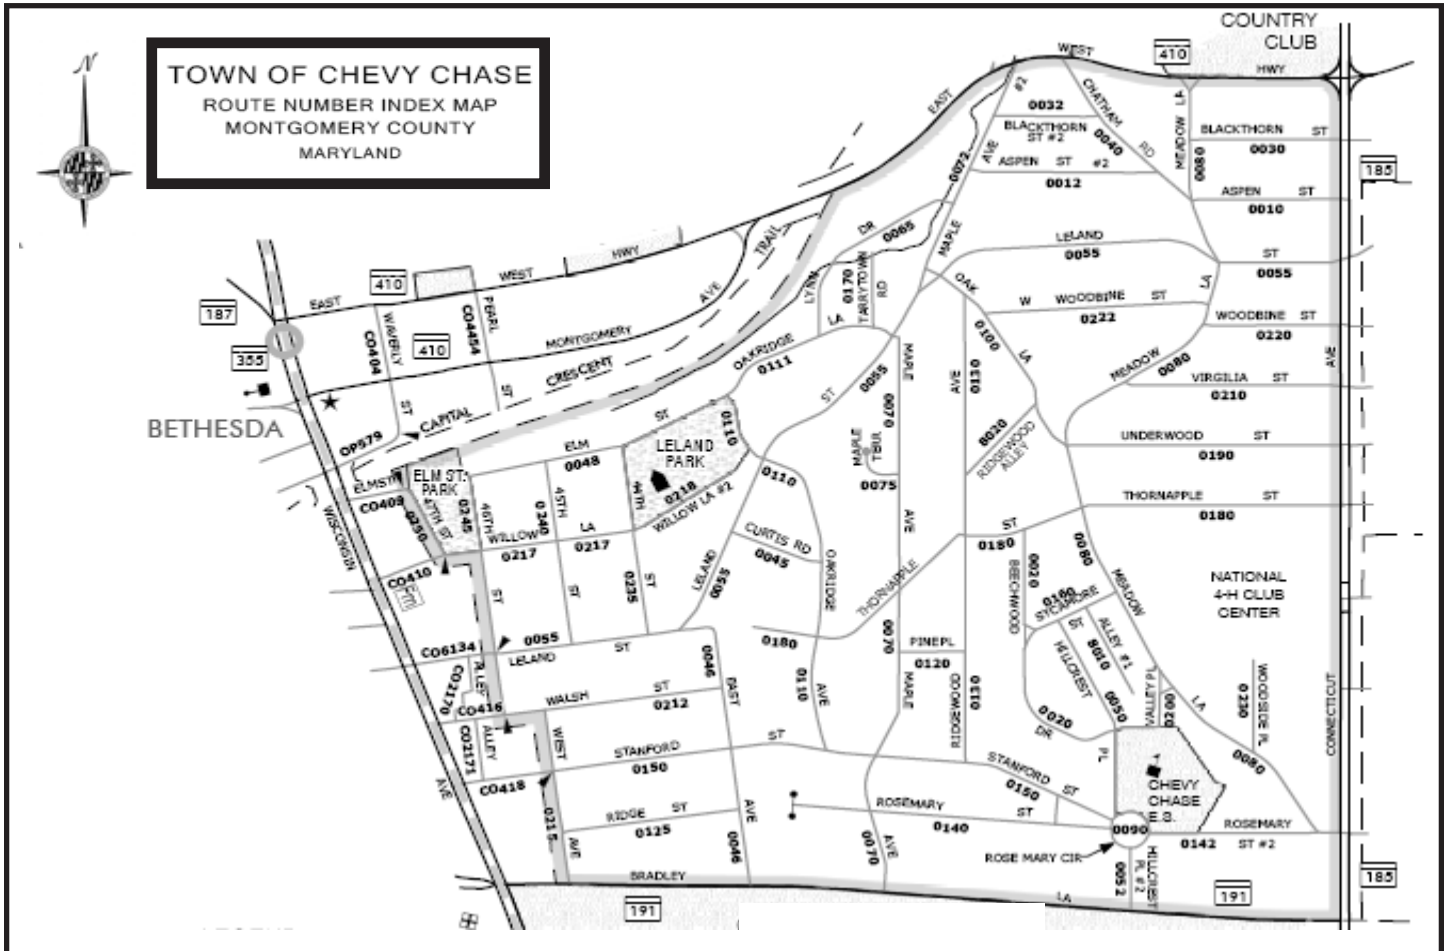

## DESCRIPTION OF BOUNDARIES:

- The **northern** boundary is East-West Highway (State Highway #410),
- The **eastern** boundary is the west side of Connecticut Avenue,
- The **southern** boundary is the north side of Bradley Lane;
- The **western** boundary is West Ave, 46th St. and 47th Streets.

## STREET ADDRESSES WITHIN THE TOWN OF CHEVY CHASE: