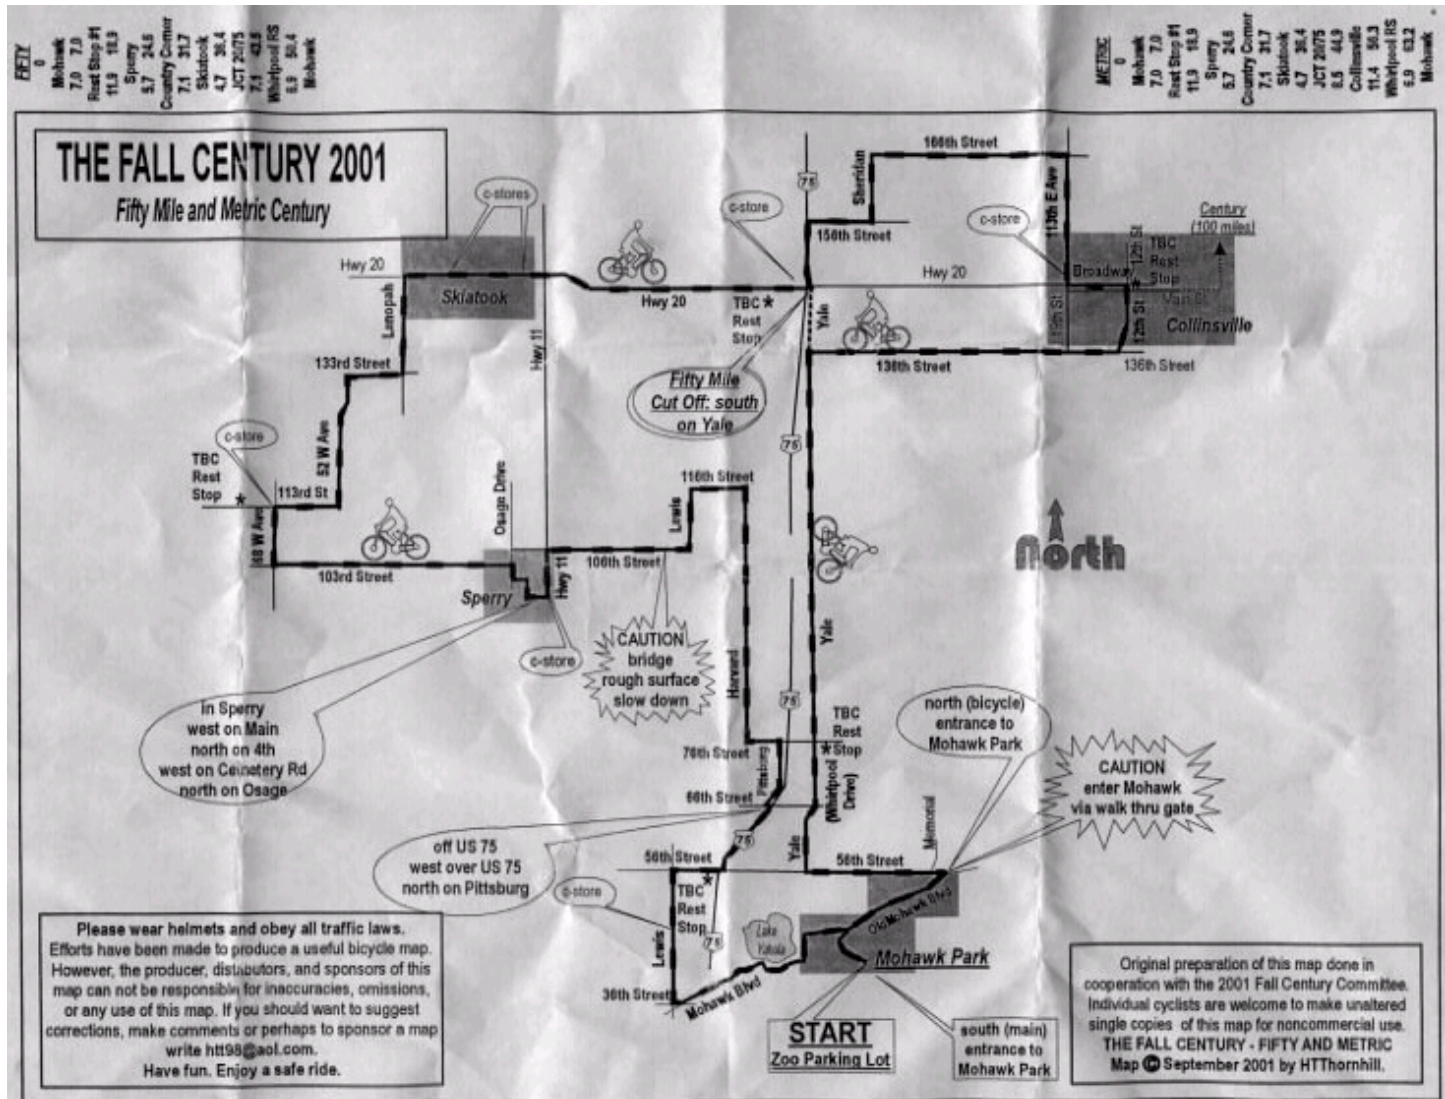

TBC Fall Century 2001 (50 & 62 mile)
From: Mohawk Park To: Sperry, Skiatook & Collinsville Distance: 50 or 62 miles

Please wear helmets and obey all traffic laws. Efforts have been made to produce a useful bicycle map. However, the producer, distributors, and sponsors of this map can not be responsible for inaccuracies, omissions, or any use of this map. If you should want to suggest corrections, make comments or perhaps to sponsor a map write ht198@aol.com. Have fun. Enjoy a safe ride.

Original preparation of this map done in cooperation with the 2001 Fall Century Committee. Individual cyclists are welcome to make unaltered single copies of this map for noncommercial use. THE FALL CENTURY - FIFTY AND METRIC Map © September 2001 by HTThornhill.