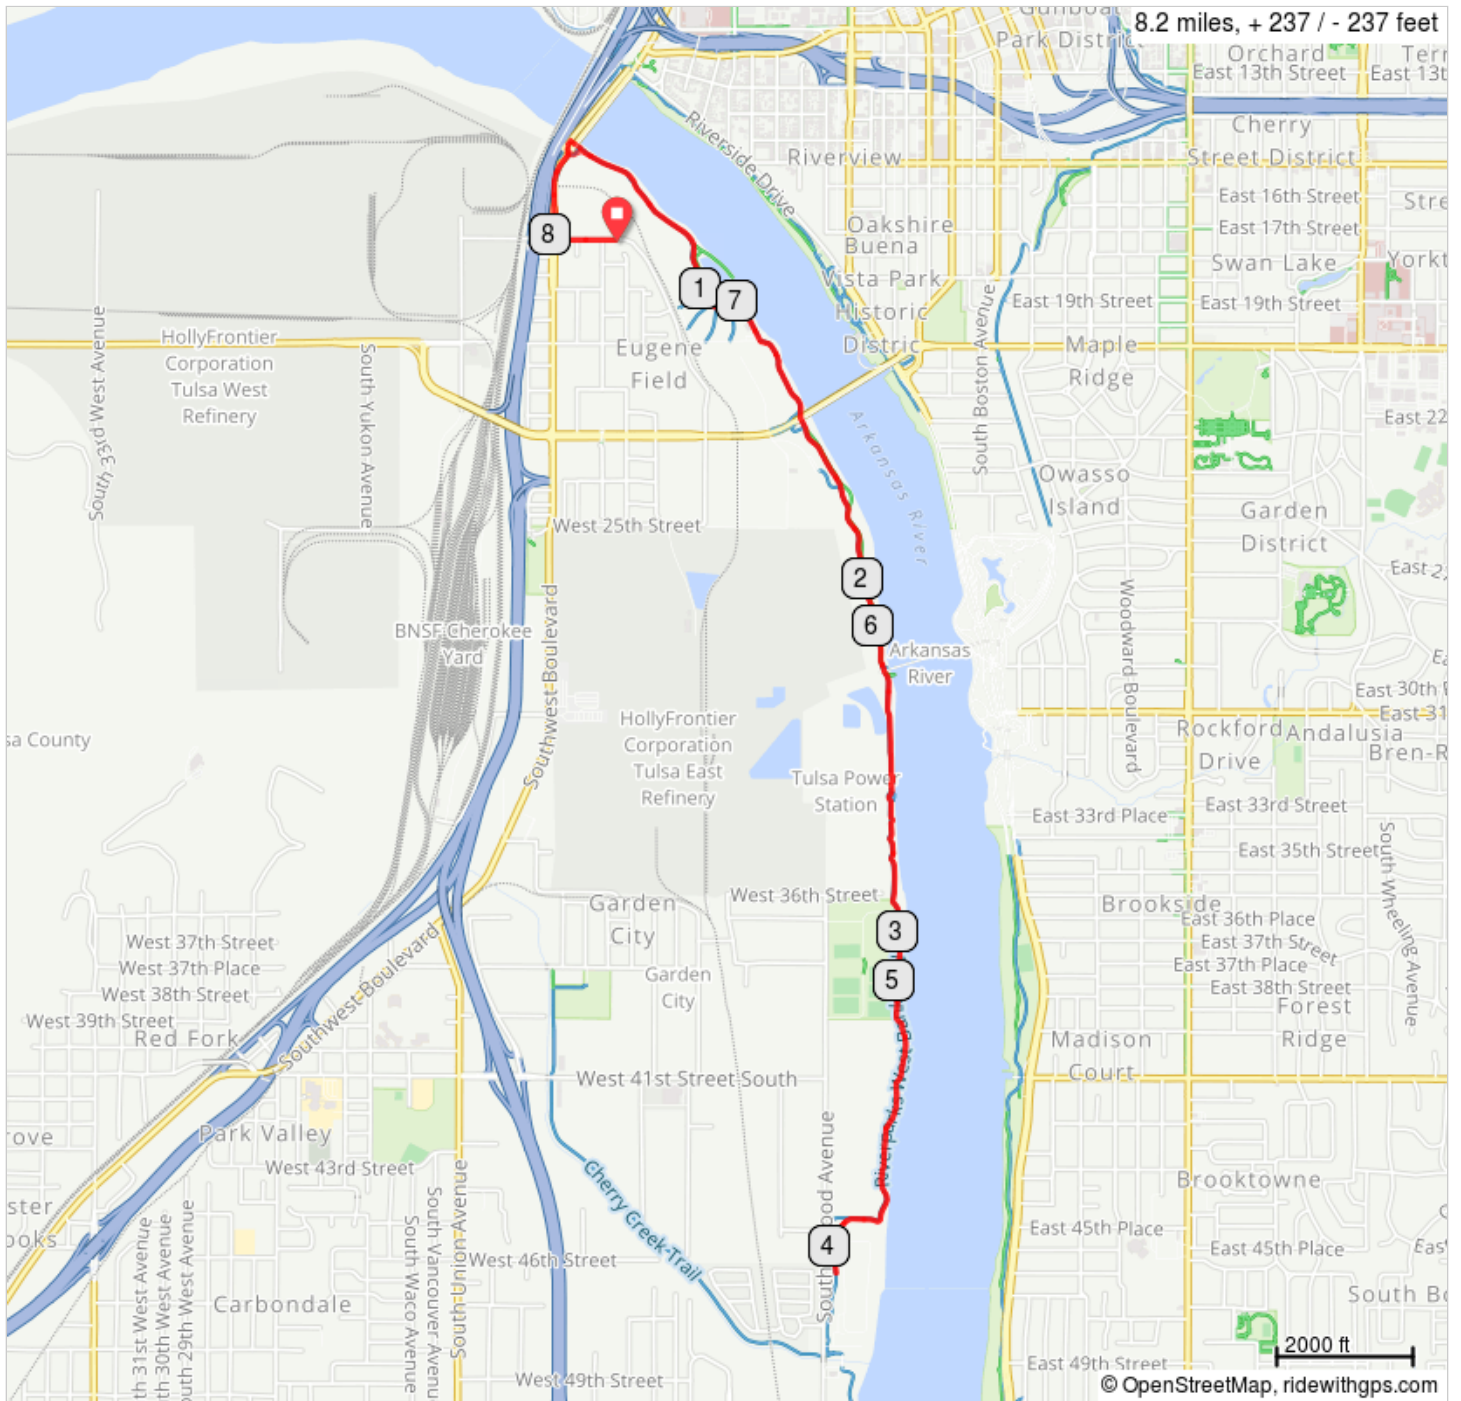

TDT 2018 8 Mile Fun ride

TDT 2018 8 Mile Fun ride

Dist	Type	Note	Next
0.2	➔	Right onto Rte 66/Southwest Blvd	0.3
0.4	➔	Right onto River Parks W Trail	3.6
4.0	↶	U-turn at rest stop U-turn at rest stop	3.7
7.8	➔	Right onto SW Blvd	0.3
8.0	➜	Left onto W 17th St	0.0

7.8 miles. +227/-228 feet