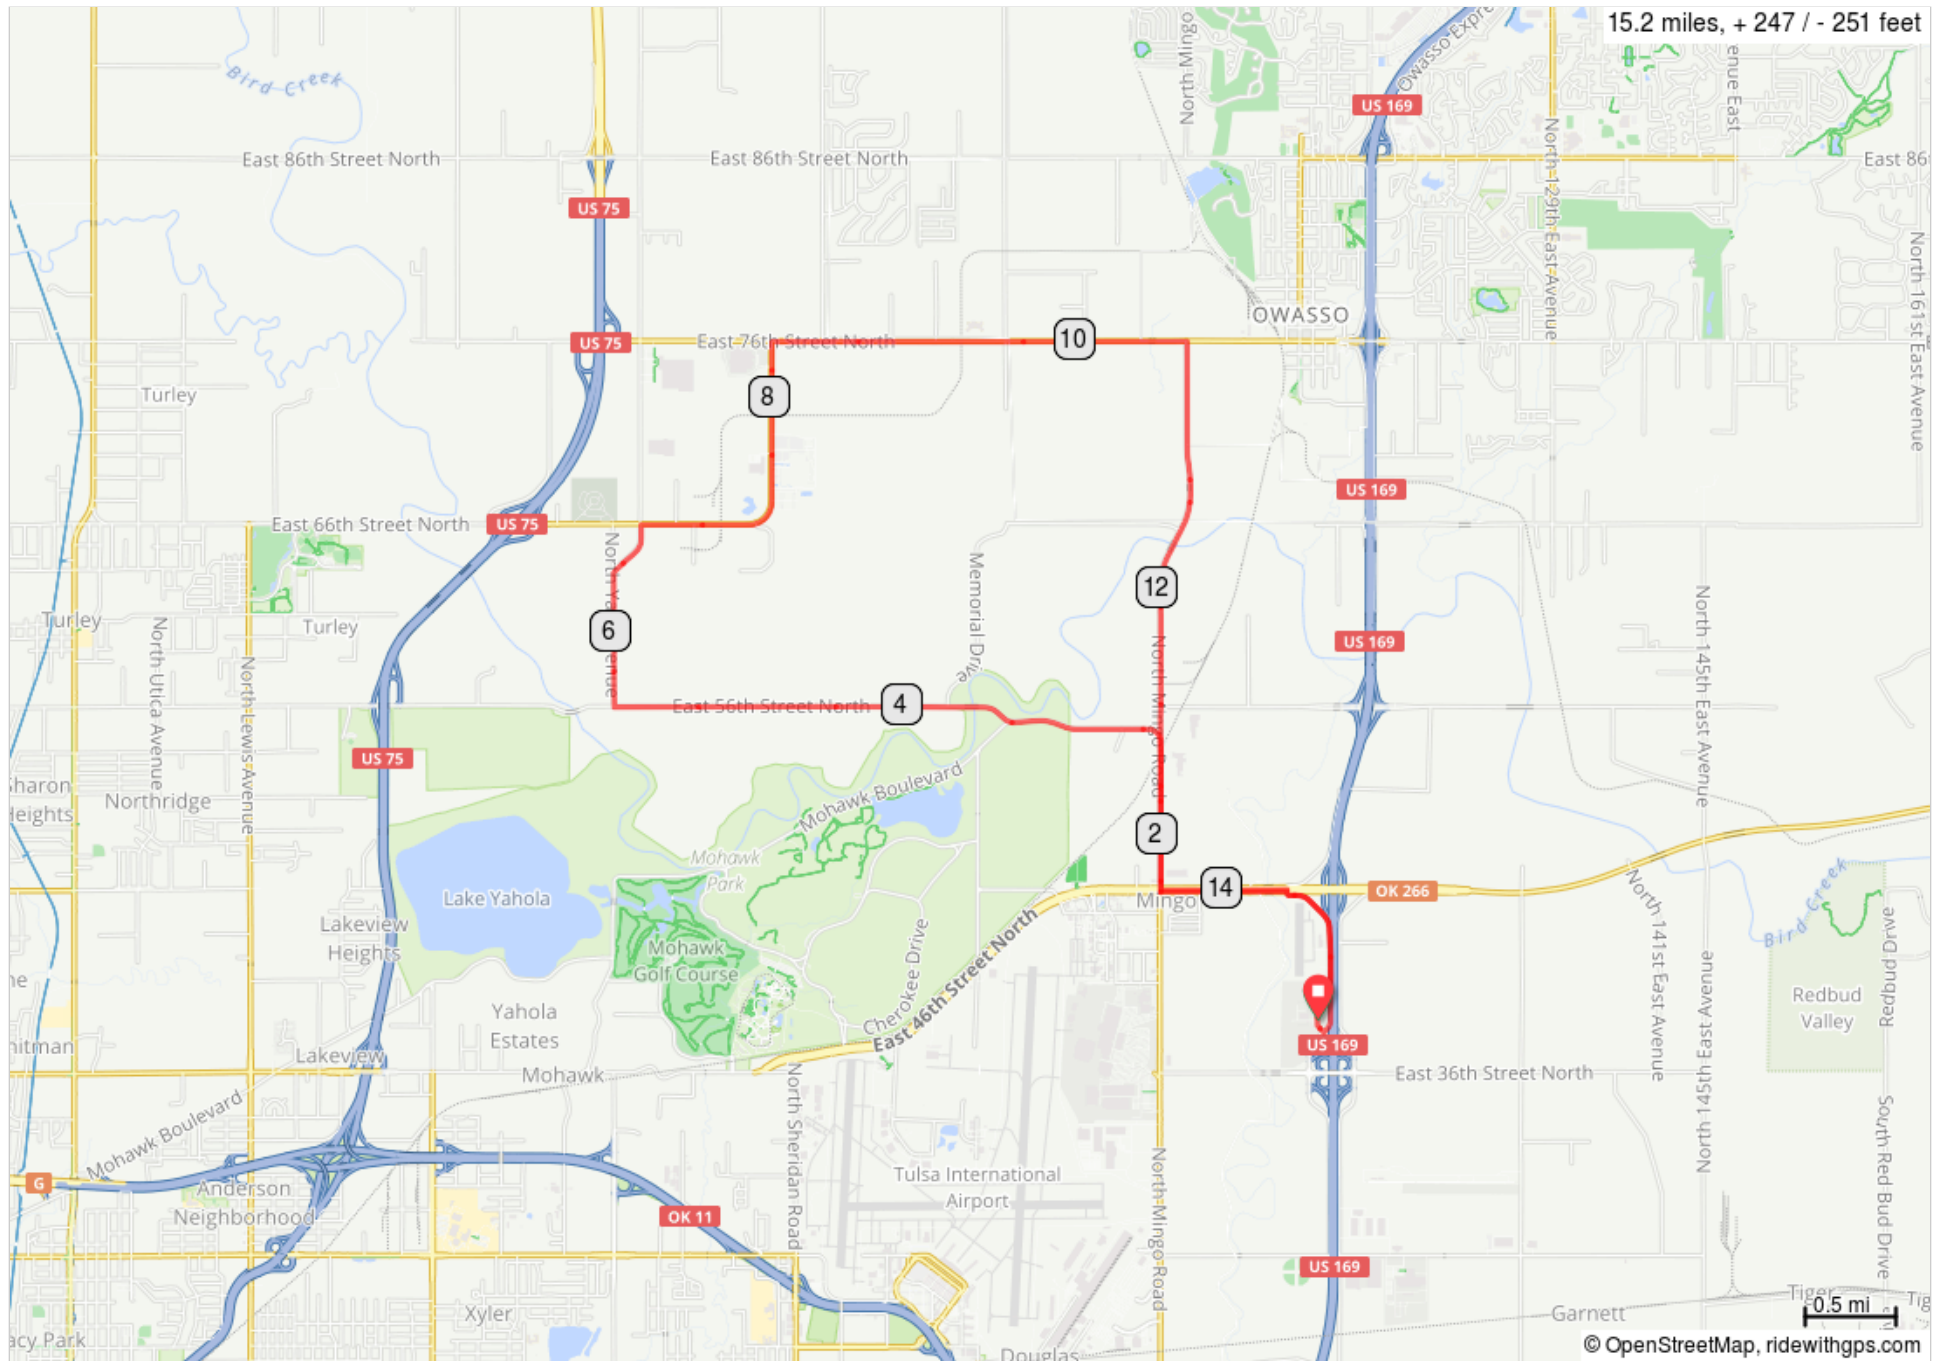

ODOT - 15.2 mile

15.2 miles, + 247 / - 251 feet

ODOT - 15.2 mile

Dist	Note	Next
0.0	Start of route	1.0
1.0	L onto E 46th St N	0.7
1.7	R onto N 97th E Ave/N Mingo Rd	0.8
2.5	Slight L onto Mohawk Blvd	1.2
3.8	Continue onto E 56th St N	1.8
5.6	R onto N Yale Ave	0.7
6.3	Slight R onto Laufen Dr	0.3
6.7	R onto E 66th St N	0.6
7.3	Continue onto N Lakewood Ave	1.0
8.3	R onto E 76th St N	2.3
10.6	R onto N 97th E Ave/N Mingo Rd	3.1
13.6	L onto E 46th St N	0.7
14.3	R onto Mingo Valley Accs Rd	0.7
15.0	L into ODOT parking lot	0.2
15.2	End of route	0.0

15.2 miles. +239/-253 feet