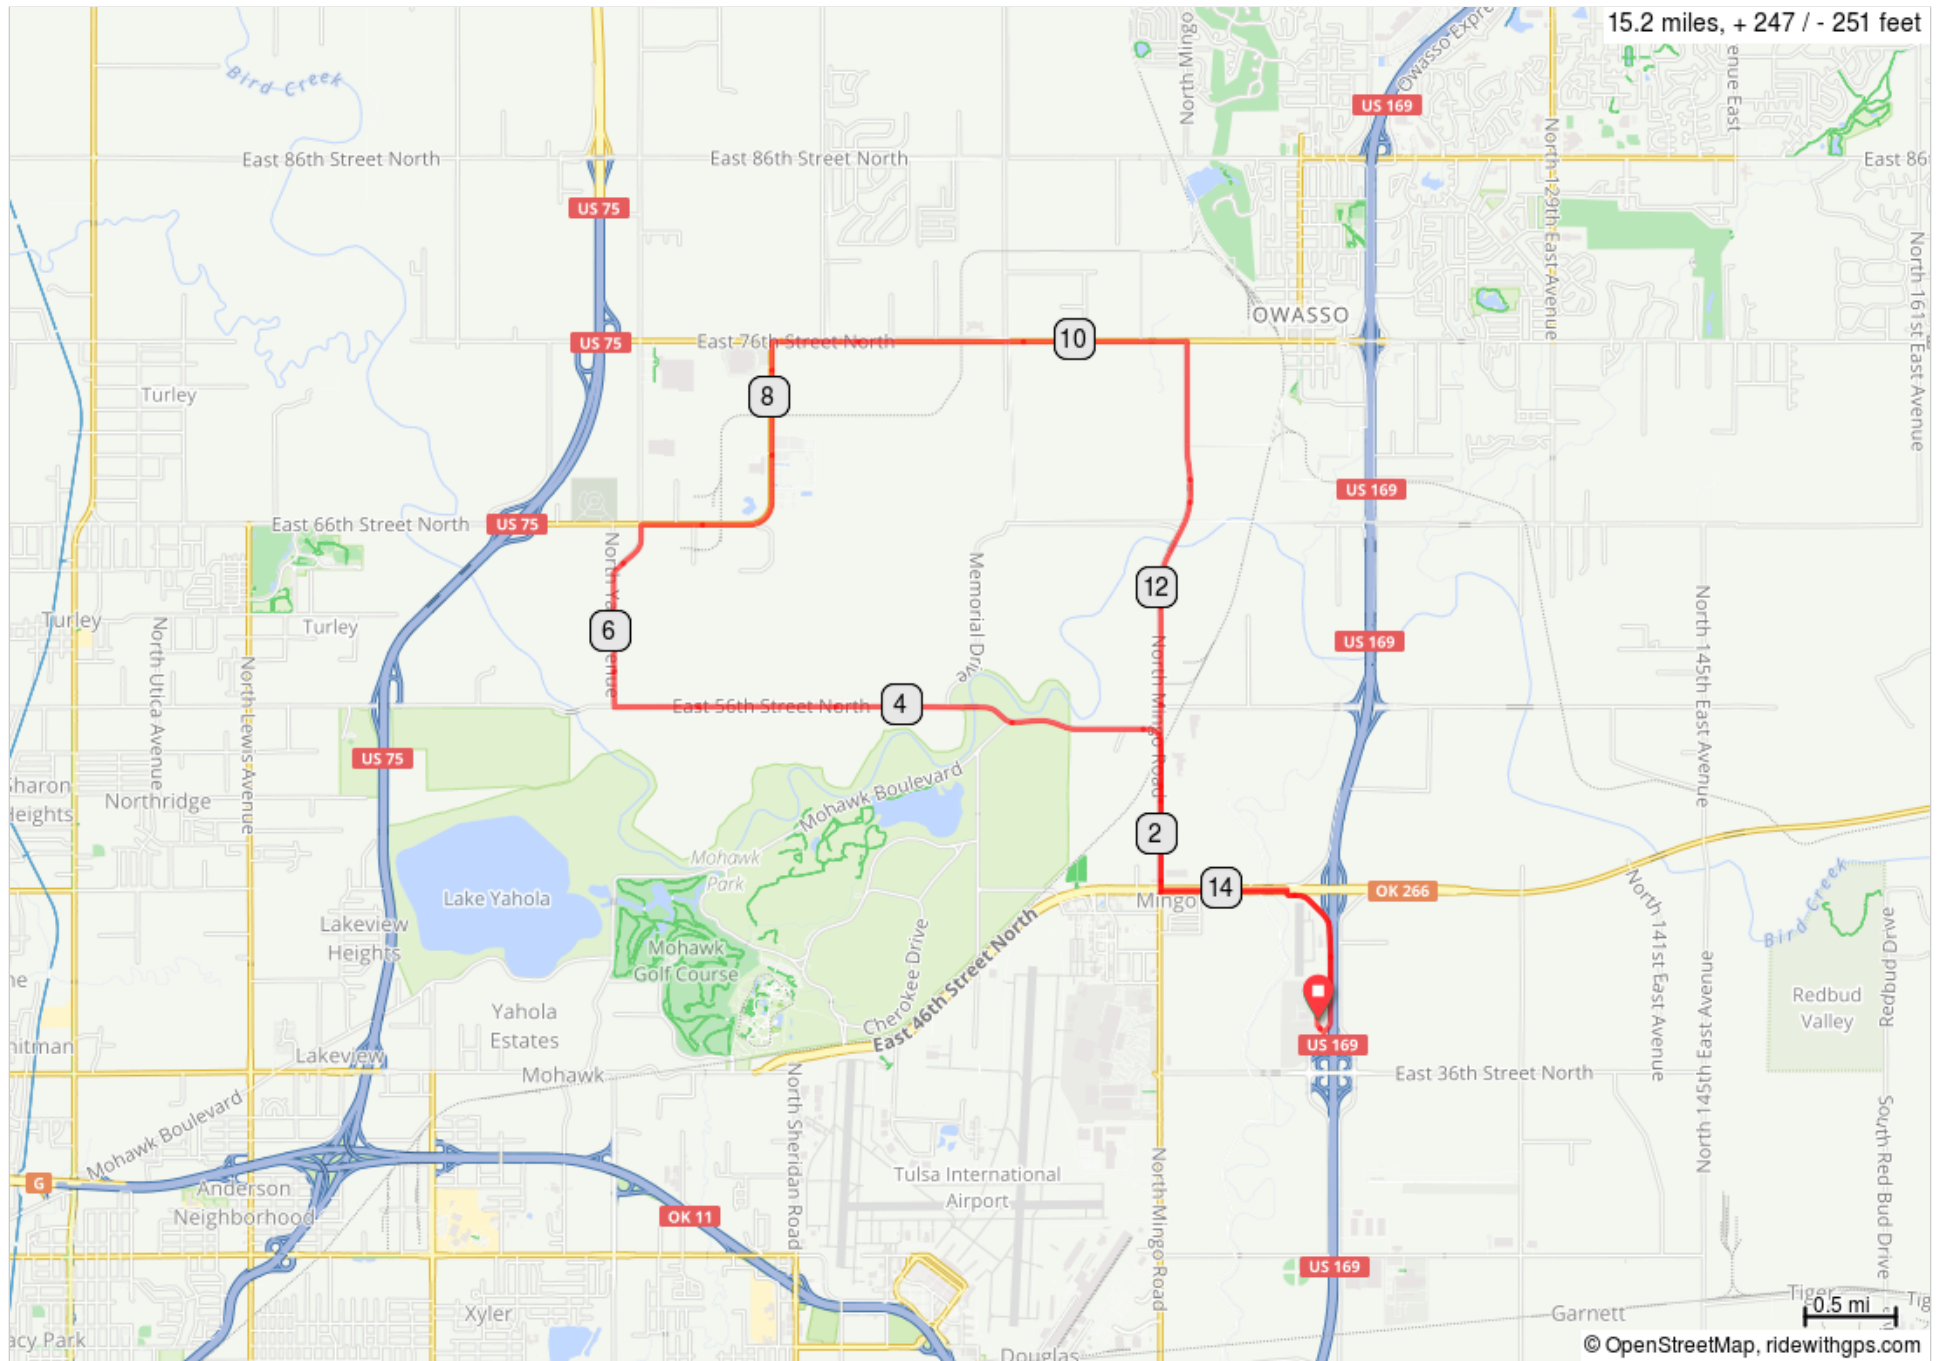

# ODOT - 15.2 mile

15.2 miles, + 247 / - 251 feet

ODOT - 15.2 mile

Dist	Note	Next
0.0	Start of route	1.0
1.0	L onto E 46th St N	0.7
1.7	R onto N 97th E Ave/N Mingo Rd	0.8
2.5	Slight L onto Mohawk Blvd	1.2
3.8	Continue onto E 56th St N	1.8
5.6	R onto N Yale Ave	0.7
6.3	Slight R onto Laufen Dr	0.3
6.7	R onto E 66th St N	0.6
7.3	Continue onto N Lakewood Ave	1.0
8.3	R onto E 76th St N	2.3
10.6	R onto N 97th E Ave/N Mingo Rd	3.1
13.6	L onto E 46th St N	0.7
14.3	R onto Mingo Valley Accs Rd	0.7
15.0	L into ODOT parking lot	0.2
15.2	End of route	0.0

15.2 miles. +239/-253 feet