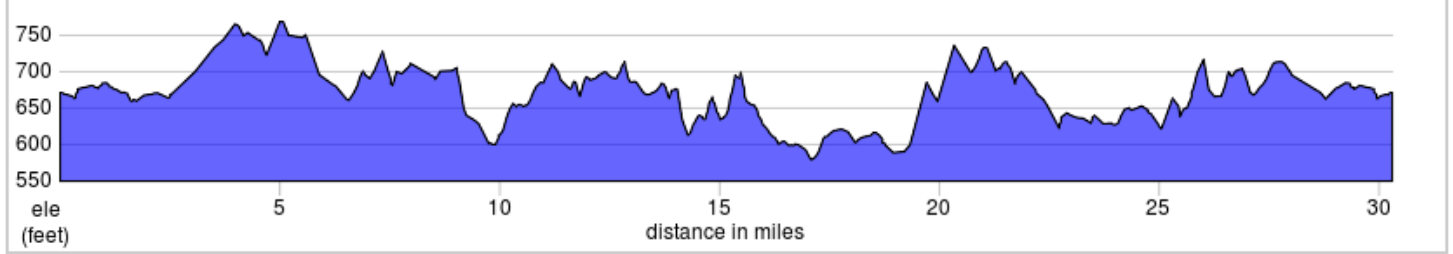

NSU BA to Coweta - 30 mi

30.3 miles, + 984 / - 984 feet

NSU BA to Coweta - 30 mi

Dist	Note	Next
0.0	Start of route	0.3
0.3	Right onto S 209th E Ave	0.1
0.4	Left onto E 102nd St S	0.5
0.9	Left onto Whispering Hill	0.1
1.0	Right onto E 101st St	0.1
1.1	Right	0.1
1.1	Left	0.3
1.4	Right toward S 225th E Ave/Evans Rd	0.1
1.5	Left toward S 225th E Ave/Evans Rd	0.2
1.7	Right onto S 225th E Ave/Evans Rd	0.9
2.5	Left onto E 111th St/East 111th St S/E Florence St	2.0
4.5	Right onto S 257th E Ave/Midway Rd	2.0
6.5	Left onto E 131st St S	1.0
7.5	Right onto S 273rd E Ave/Oak Grove Rd	1.5
9.0	Left onto E 146th St	0.8
9.8	Continue onto W Sycamore	0.2
10.0	Right onto S Old Main St	0.0
10.0	Left onto W Sycamore St	0.4
10.4	Left onto S Delaware Ave	0.1
10.4	Right onto E Chestnut St	0.3
10.7	Right onto OK-51 E	0.5
11.2	Left onto S 305th E Ave/Ben Lumpkin Rd	0.0
11.2	C-Store	7.5
18.7	Left onto East 71st St S	2.0
20.7	Right onto S 273rd E Ave/Oak Grove Rd	1.0
21.7	Left onto E 61st St S	1.0
22.7	Left onto S 257th E Ave/Midway Rd	1.0
23.7	C-Store	1.0

23.7 miles. +751/-791 feet

Dist	Note	Next
24.7	Right onto E 81st St S/E Houston St	1.0
25.7	Left onto 69th St/S 241st E Ave/S Oneta Rd	0.9
26.6	Right to stay on S 241st E Ave/S Oneta Rd	1.0
27.6	C-Store	0.1
27.8	Right onto E 101st St	1.5
29.3	Left onto Whispering Hill	0.1
29.4	Right onto E 102nd St S	0.5
29.9	Right onto S 209th E Ave	0.1
30.0	Left onto E 101st St/New Orleans St	0.3
30.3	End of route	0.0

6.6 miles. +192/-165 feet