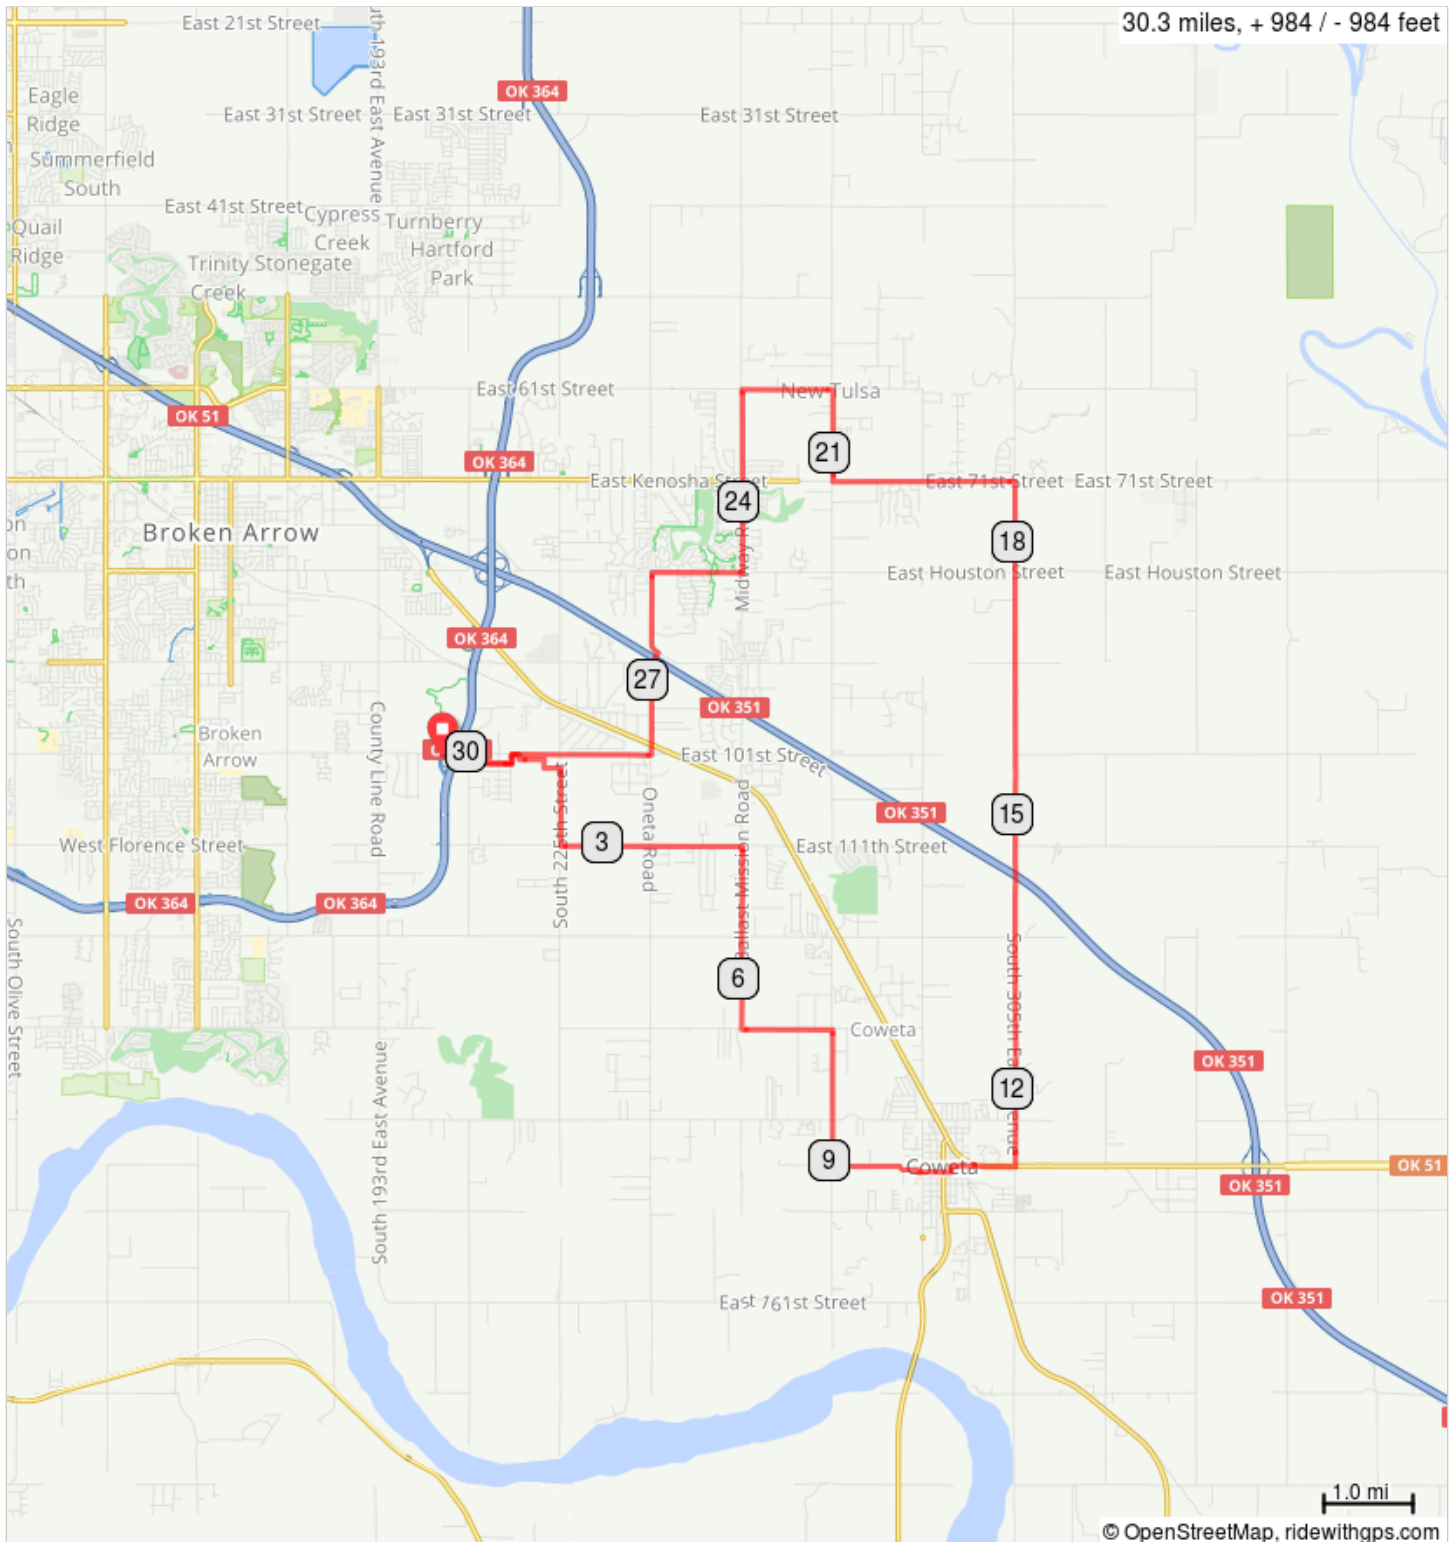

NSU BA to Coweta - 30 mi

30.3 miles, + 984 / - 984 feet

NSU BA to Coweta - 30 mi

Dist	Note	Next
0.0	Start of route	0.3
0.3	Right onto S 209th E Ave	0.1
0.4	Left onto E 102nd St S	0.5
0.9	Left onto Whispering Hill	0.1
1.0	Right onto E 101st St	0.1
1.1	Right	0.1
1.1	Left	0.3
1.4	Right toward S 225th E Ave/Evans Rd	0.1
1.5	Left toward S 225th E Ave/Evans Rd	0.2
1.7	Right onto S 225th E Ave/Evans Rd	0.9
2.5	Left onto E 111th St/East 111th St S/E Florence St	2.0
4.5	Right onto S 257th E Ave/Midway Rd	2.0
6.5	Left onto E 131st St S	1.0
7.5	Right onto S 273rd E Ave/Oak Grove Rd	1.5
9.0	Left onto E 146th St	0.8
9.8	Continue onto W Sycamore	0.2
10.0	Right onto S Old Main St	0.0
10.0	Left onto W Sycamore St	0.4
10.4	Left onto S Delaware Ave	0.1
10.4	Right onto E Chestnut St	0.3
10.7	Right onto OK-51 E	0.5
11.2	Left onto S 305th E Ave/Ben Lumpkin Rd	0.0
11.2	C-Store	7.5
18.7	Left onto East 71st St S	2.0
20.7	Right onto S 273rd E Ave/Oak Grove Rd	1.0
21.7	Left onto E 61st St S	1.0
22.7	Left onto S 257th E Ave/Midway Rd	1.0
23.7	C-Store	1.0

23.7 miles. +751/-791 feet

Dist	Note	Next
24.7	Right onto E 81st St S/E Houston St	1.0
25.7	Left onto 69th St/S 241st E Ave/S Oneta Rd	0.9
26.6	Right to stay on S 241st E Ave/S Oneta Rd	1.0
27.6	C-Store	0.1
27.8	Right onto E 101st St	1.5
29.3	Left onto Whispering Hill	0.1
29.4	Right onto E 102nd St S	0.5
29.9	Right onto S 209th E Ave	0.1
30.0	Left onto E 101st St/New Orleans St	0.3
30.3	End of route	0.0

6.6 miles. +192/-165 feet