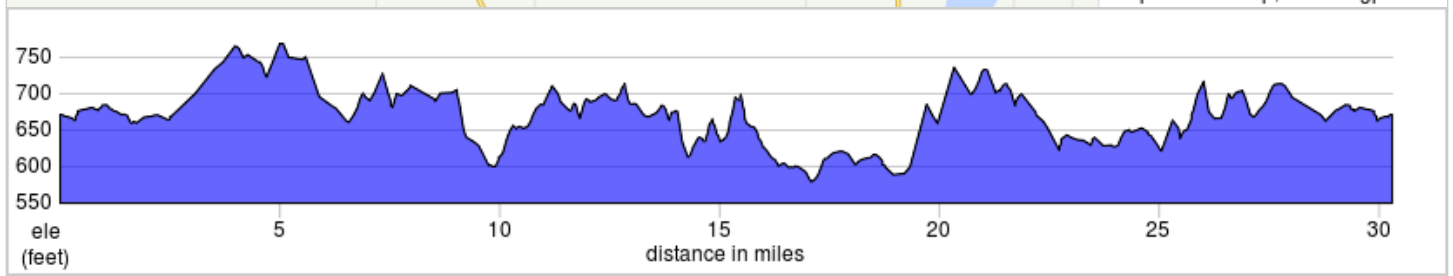

NSU BA to Coweta - 30 mi

NSU BA to Coweta - 30 mi

Dist	Note	Next
0.0	Start of route	0.3
0.3	Right onto S 209th E Ave	0.1
0.4	Left onto E 102nd St S	0.5
0.9	Left onto Whispering Hill	0.1
1.0	Right onto E 101st St	0.1
1.1	Right	0.1
1.1	Left	0.3
1.4	Right toward S 225th E Ave/Evans Rd	0.1
1.5	Left toward S 225th E Ave/Evans Rd	0.2
1.7	Right onto S 225th E Ave/Evans Rd	0.9
2.5	Left onto E 111th St/East 111th St S/E Florence St	2.0
4.5	Right onto S 257th E Ave/Midway Rd	2.0
6.5	Left onto E 131st St S	1.0
7.5	Right onto S 273rd E Ave/Oak Grove Rd	1.5
9.0	Left onto E 146th St	0.8
9.8	Continue onto W Sycamore	0.2
10.0	Right onto S Old Main St	0.0
10.0	Left onto W Sycamore St	0.4
10.4	Left onto S Delaware Ave	0.1
10.4	Right onto E Chestnut St	0.3
10.7	Right onto OK-51 E	0.5
11.2	Left onto S 305th E Ave/Ben Lumpkin Rd	0.0
11.2	C-Store	7.5
18.7	Left onto East 71st St S	2.0
20.7	Right onto S 273rd E Ave/Oak Grove Rd	1.0
21.7	Left onto E 61st St S	1.0
22.7	Left onto S 257th E Ave/Midway Rd	1.0
23.7	C-Store	1.0

23.7 miles. +751/-791 feet

Dist	Note	Next
24.7	Right onto E 81st St S/E Houston St	1.0
25.7	Left onto 69th St/S 241st E Ave/S Oneta Rd	0.9
26.6	Right to stay on S 241st E Ave/S Oneta Rd	1.0
27.6	C-Store	0.1
27.8	Right onto E 101st St	1.5
29.3	Left onto Whispering Hill	0.1
29.4	Right onto E 102nd St S	0.5
29.9	Right onto S 209th E Ave	0.1
30.0	Left onto E 101st St/New Orleans St	0.3
30.3	End of route	0.0

6.6 miles. +192/-165 feet