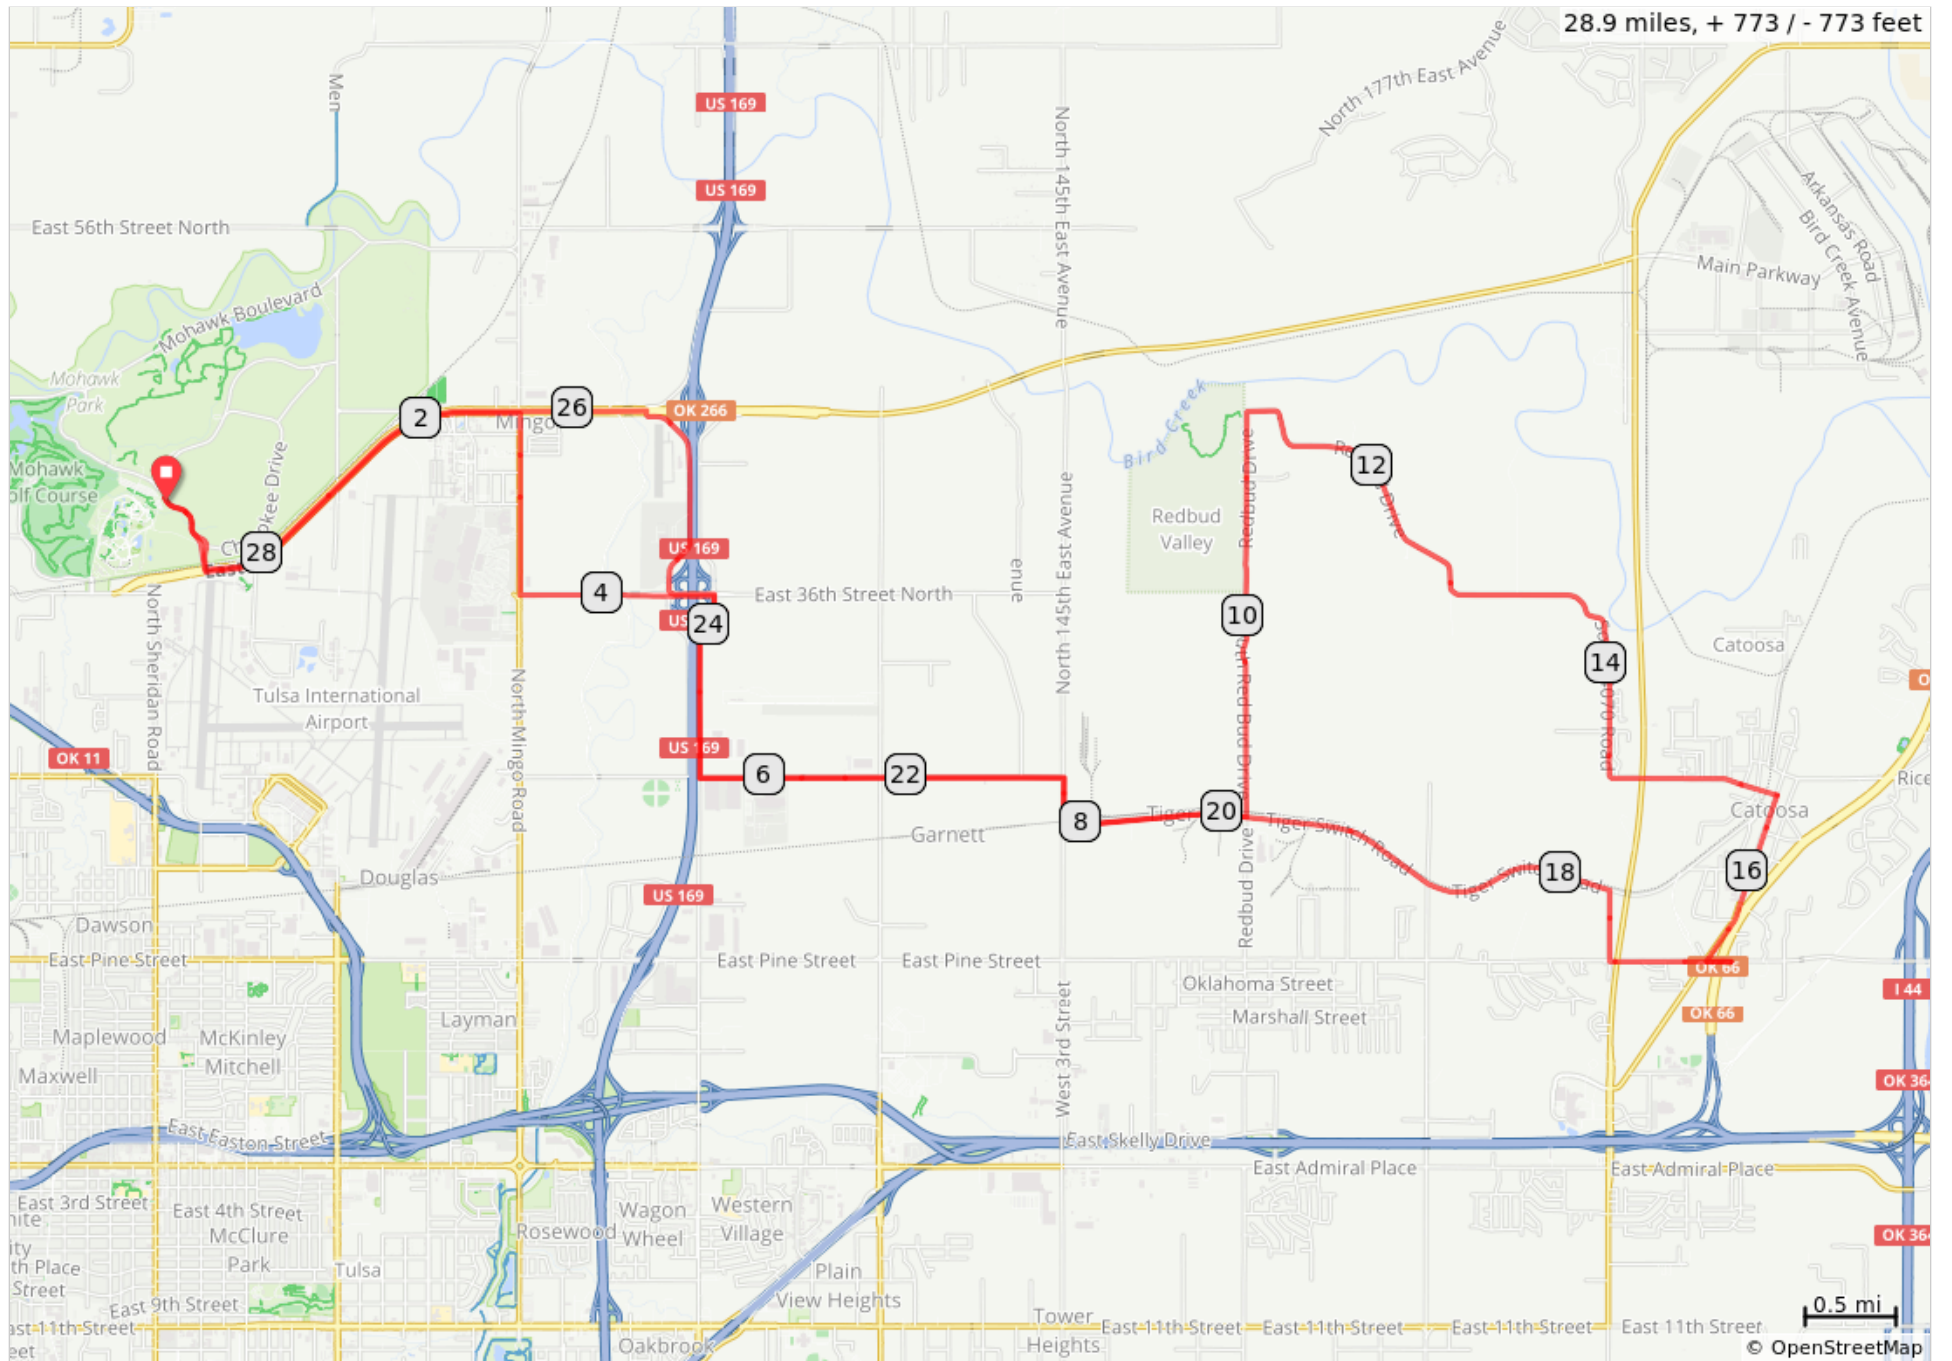

Mohawk to Catoosa - 29 miles

28.9 miles, + 773 / - 773 feet

Mohawk to Catoosa - 29 miles

Dist	Note	Next
0.0	Start of route	0.4
0.4	Continue onto E 171th St/Mohawk Park Entrance	0.1
0.5	Left onto N Port Rd	1.7
2.2	Continue onto E 46th St N	0.4
2.5	Right onto N 97th E Ave/N Mingo Rd	1.0
3.5	Left onto E 36th St N	1.1
4.6	Right onto N Garnett Rd	1.0
5.6	Left onto E Apache St/East 26th St N	2.0
7.6	Right onto N 145th E Ave/W 3rd St	0.3
7.9	Left onto E Apache St/Tiger Switch Rd	1.0
8.9	Left onto 161st E Ave	5.9
14.8	Continue onto E 570 Rd/Apache St/W Rollins St	1.7
16.5	Left onto E Pine St	0.8
17.3	Right onto N 193rd E Ave/S 4070 Rd	0.4
17.7	Left onto Tiger Switch Rd	3.2
20.9	Right onto N 145th E Ave/N4040 Rd	0.3
21.2	Left onto E Apache St/East 26th St N	2.0
23.2	Right onto N Garnett Rd	1.0
24.2	Left onto E 151st St/E 36th St N	0.2
24.4	Right onto E 181th St	0.1
24.5	Continue onto Mingo Valley Accs Rd	1.1
25.6	Left onto E 46th St N	1.3
26.9	Continue onto E Port Rd	1.5
28.3	Right onto E 171th St/E 210th St/Mohawk Park Entrance	0.1
28.5	Continue onto Chickasaw Dr	0.4
28.9	End of route	0.0

28.9 miles. +773/-773 feet