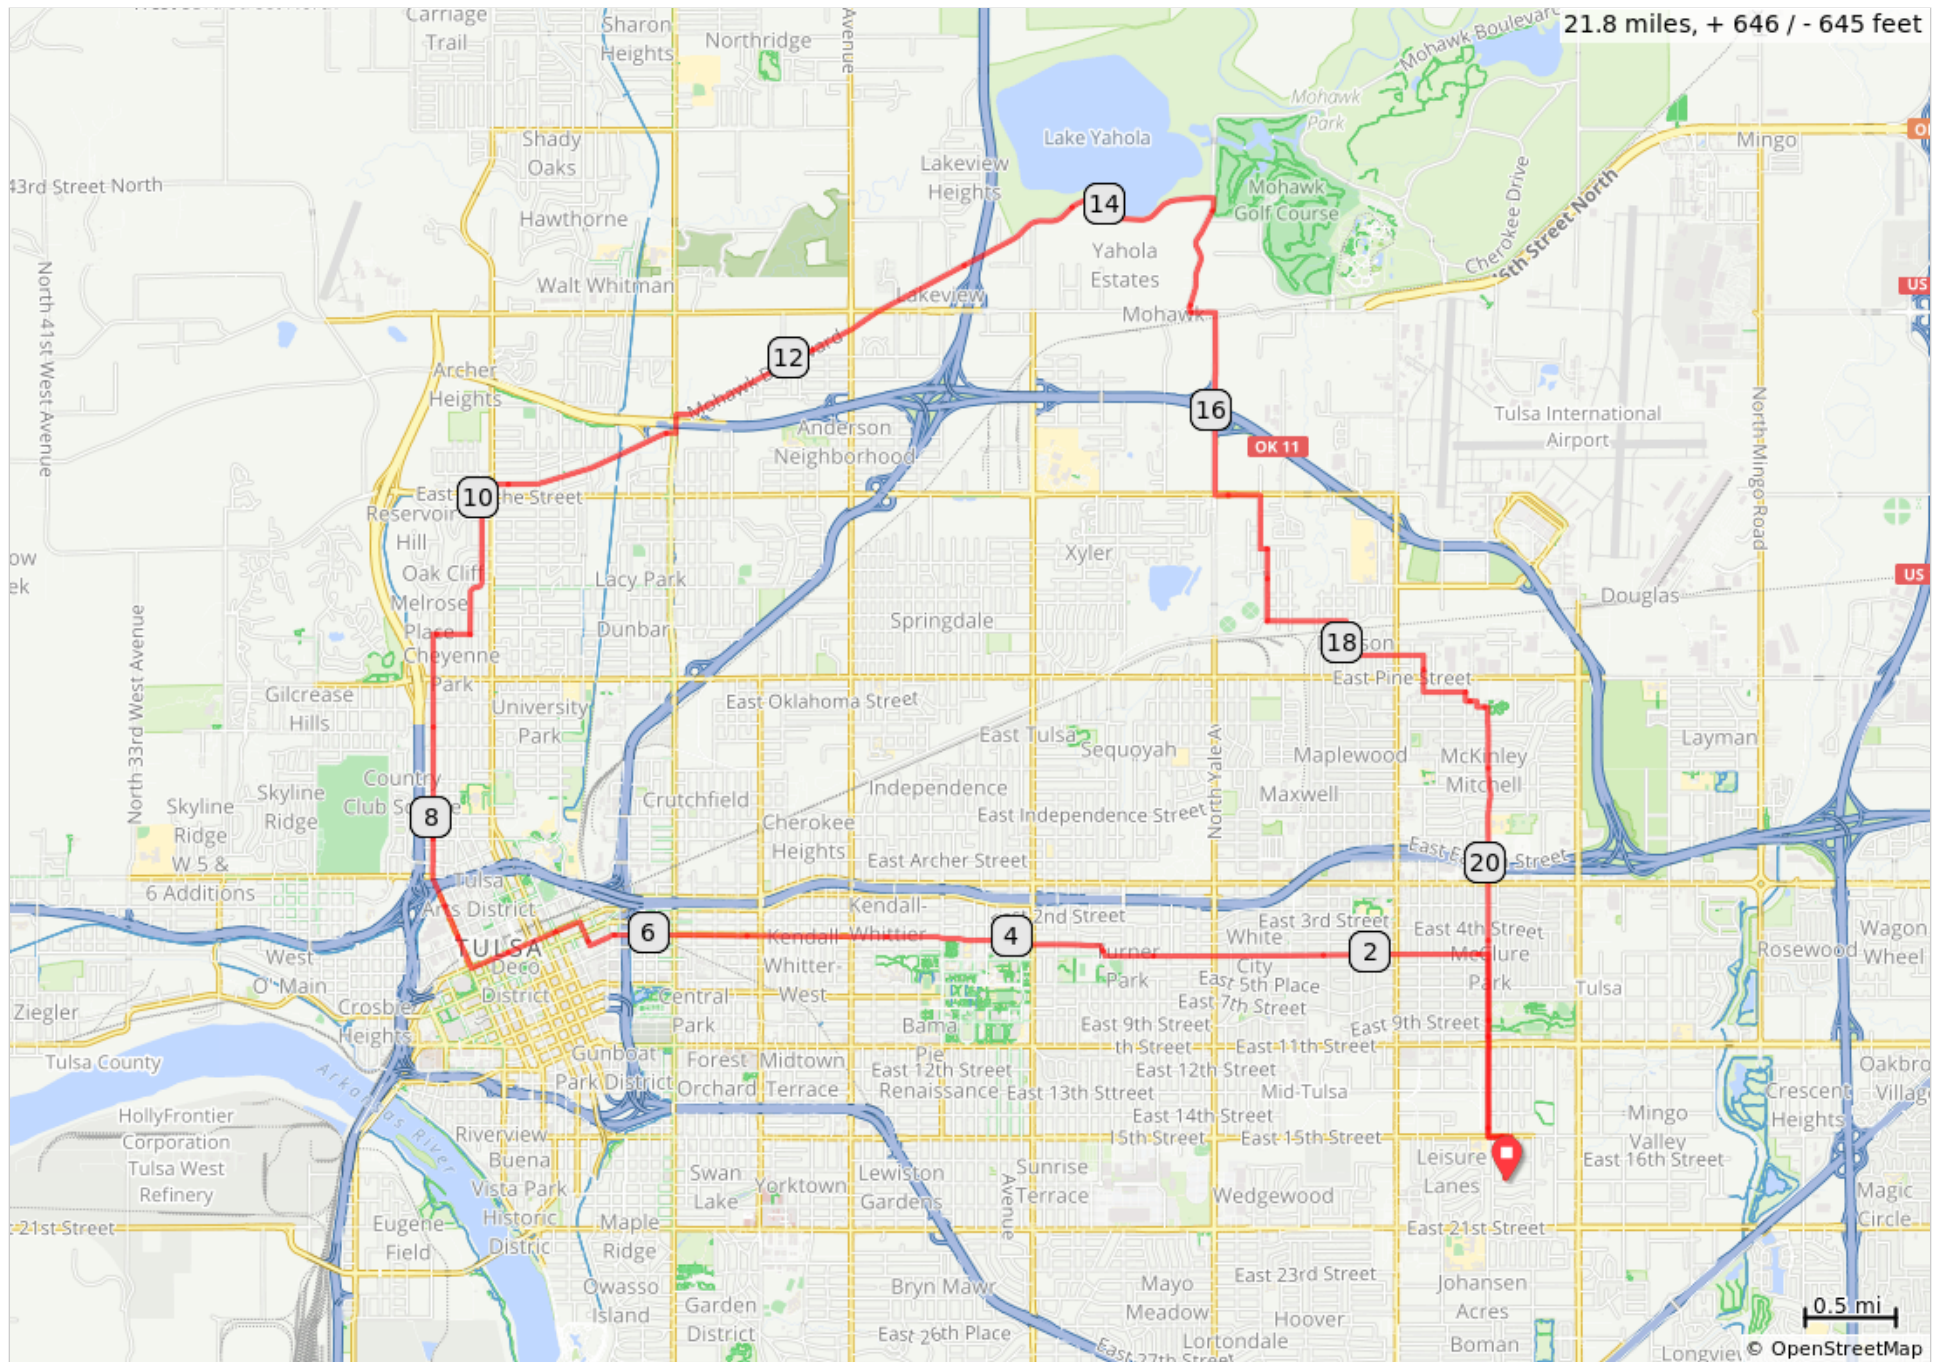

# Lasagna Ride 2020

21.8 miles, + 646 / - 645 feet

Lasagna Ride 2020

Dist	Note	Next
0.0	Start of route	0.2
0.2	Left onto E 15th St	0.1
0.4	Right onto S 73rd E Ave	1.0
1.4	Left onto E 4th Pl	2.1
3.5	Right onto S New Haven Ave	0.1
3.5	Left onto E 4th St	0.4
3.9	Slight right onto Waverly Dr	0.0
4.0	Slight left onto E 3rd St	2.4
6.4	Right onto S Greenwood Ave	0.1
6.5	Left onto E 1st St	0.1
6.6	Right onto S Elgin Ave	0.5
7.1	Right onto South Denver Ave W	0.2
7.3	Continue onto N Denver Ave	1.7
9.0	Right onto W Seminole St	0.2
9.2	Left onto E 31st St/N Boston Ave	0.2
9.5	Slight right onto N Boston Dr	0.6
10.1	Continue onto Mohawk Blvd	1.1
11.2	Left onto N Peoria Ave	0.1
11.3	Right onto Mohawk Blvd	3.4
14.6	Right onto N Winston Ave	0.6
15.3	Keep left to stay on N Winston Ave	0.2
15.5	Right onto N Yale Ave	1.0
16.5	Left onto E Apache St/East 26th St N	0.2
16.7	Right onto S 1st St/N Darlington Ave	0.3
17.0	Left onto E Xyler St	0.4
17.4	Left onto E Tecumseh St	0.4
17.9	Right onto N Kingston Pl	0.2
18.1	Left onto E Queen St	0.4
18.5	Right onto N 67th E Ave	0.2
18.7	Left onto E Oklahoma Pl	0.2
18.9	Right onto N 71st E Ave	0.1
19.0	Left onto E Oklahoma St	0.1
19.0	Right onto N 72nd E Ave	0.0
19.1	Left onto N 73rd E Ave/E Oklahoma St	2.4
21.5	Left onto E 15th St	0.1
21.6	Right onto S 75th E Ave	0.2
21.8	End of route	0.0

21.8 miles. +646/-645 feet