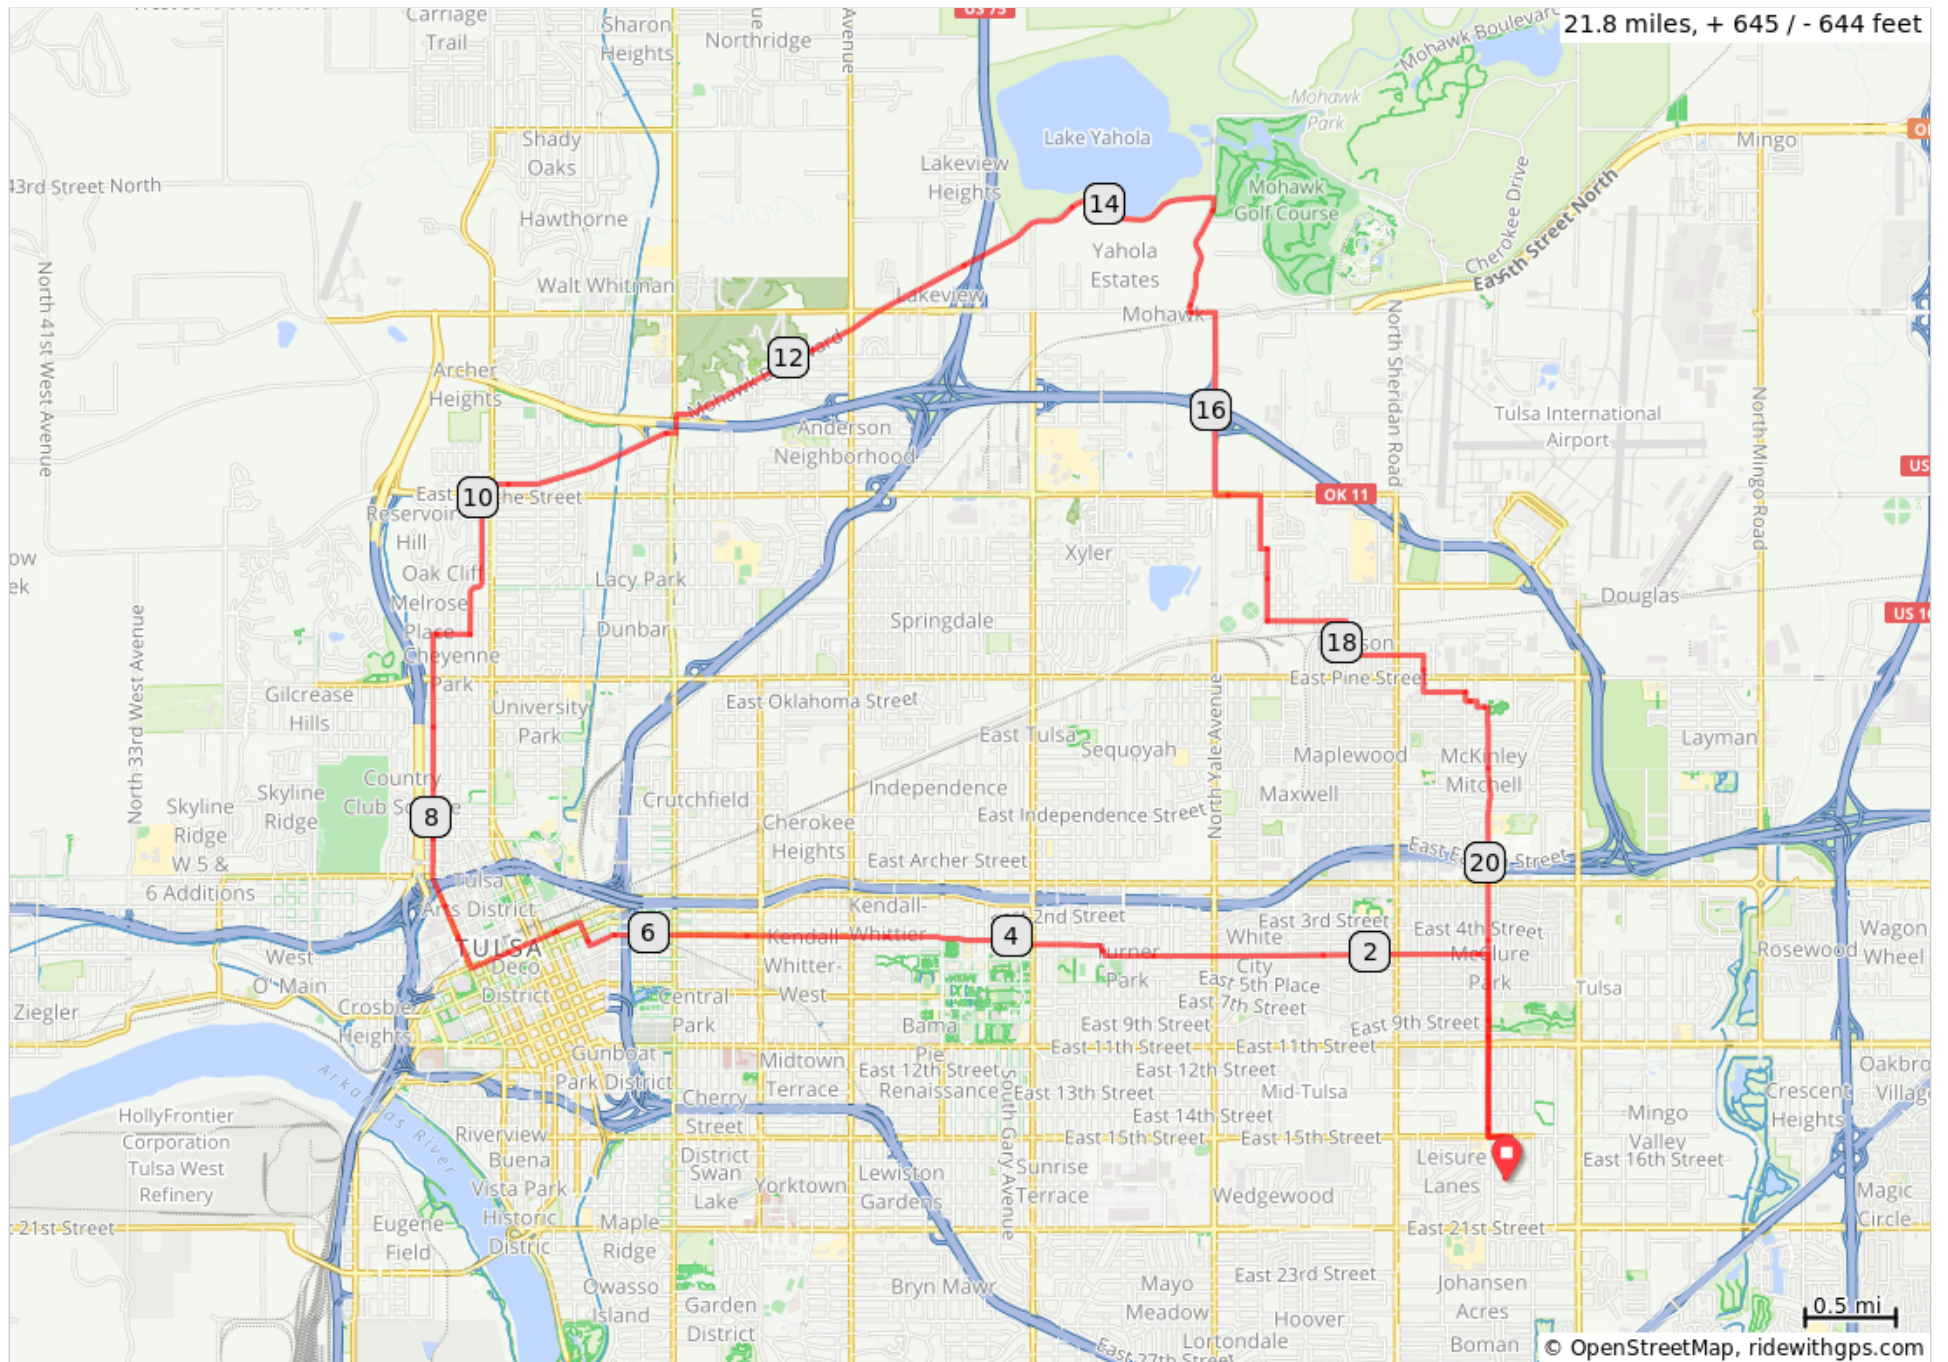

# Lasagna Ride 2019

21.8 miles, + 645 / - 644 feet

Lasagna Ride 2019

Dist	Note	Next
0.0	Start of route	0.2
0.2	Left onto E 15th St	0.1
0.4	Right onto S 73rd E Ave	1.0
1.4	Left onto E 4th Pl	2.1
3.5	Right onto S New Haven Ave	0.1
3.5	Left onto E 4th St	0.4
3.9	Slight right onto Waverly Dr	0.0
4.0	Slight left onto E 3rd St	2.4
6.4	Right onto S Greenwood Ave	0.1
6.5	Left onto E 1st St	0.1
6.6	Right onto S Elgin Ave	0.5
7.1	Right onto South Denver Ave W	0.2
7.3	Continue onto N Denver Ave	1.7
9.0	Right onto W Seminole St	0.2
9.2	Left onto E 31st St/N Boston Ave	0.2
9.5	Slight right onto N Boston Dr	0.6
10.1	Continue onto Mohawk Blvd	1.1
11.2	Left onto N Peoria Ave	0.1
11.3	Right onto Mohawk Blvd	3.4
14.6	Right onto N Winston Ave	0.6
15.3	Keep left to stay on N Winston Ave	0.2
15.5	Right onto N Yale Ave	1.0
16.5	Left onto E Apache St/East 26th St N	0.2
16.7	Right onto S 1st St/N Darlington Ave	0.3
17.0	Left onto E Xyler St	0.4
17.4	Left onto E Tecumseh St	0.4
17.9	Right onto N Kingston Pl	0.2
18.1	Left onto E Queen St	0.4
18.5	Right onto N 67th E Ave	0.2
18.7	Left onto E Oklahoma Pl	0.2
18.9	Right onto N 71st E Ave	0.1
19.0	Left onto E Oklahoma St	0.1
19.0	Right onto N 72nd E Ave	0.0
19.1	Left onto N 73rd E Ave/E Oklahoma St	2.4
21.5	Left onto E 15th St	0.1
21.6	Right onto S 75th E Ave	0.2
21.8	End of route	0.0

21.8 miles. +786/-788 feet