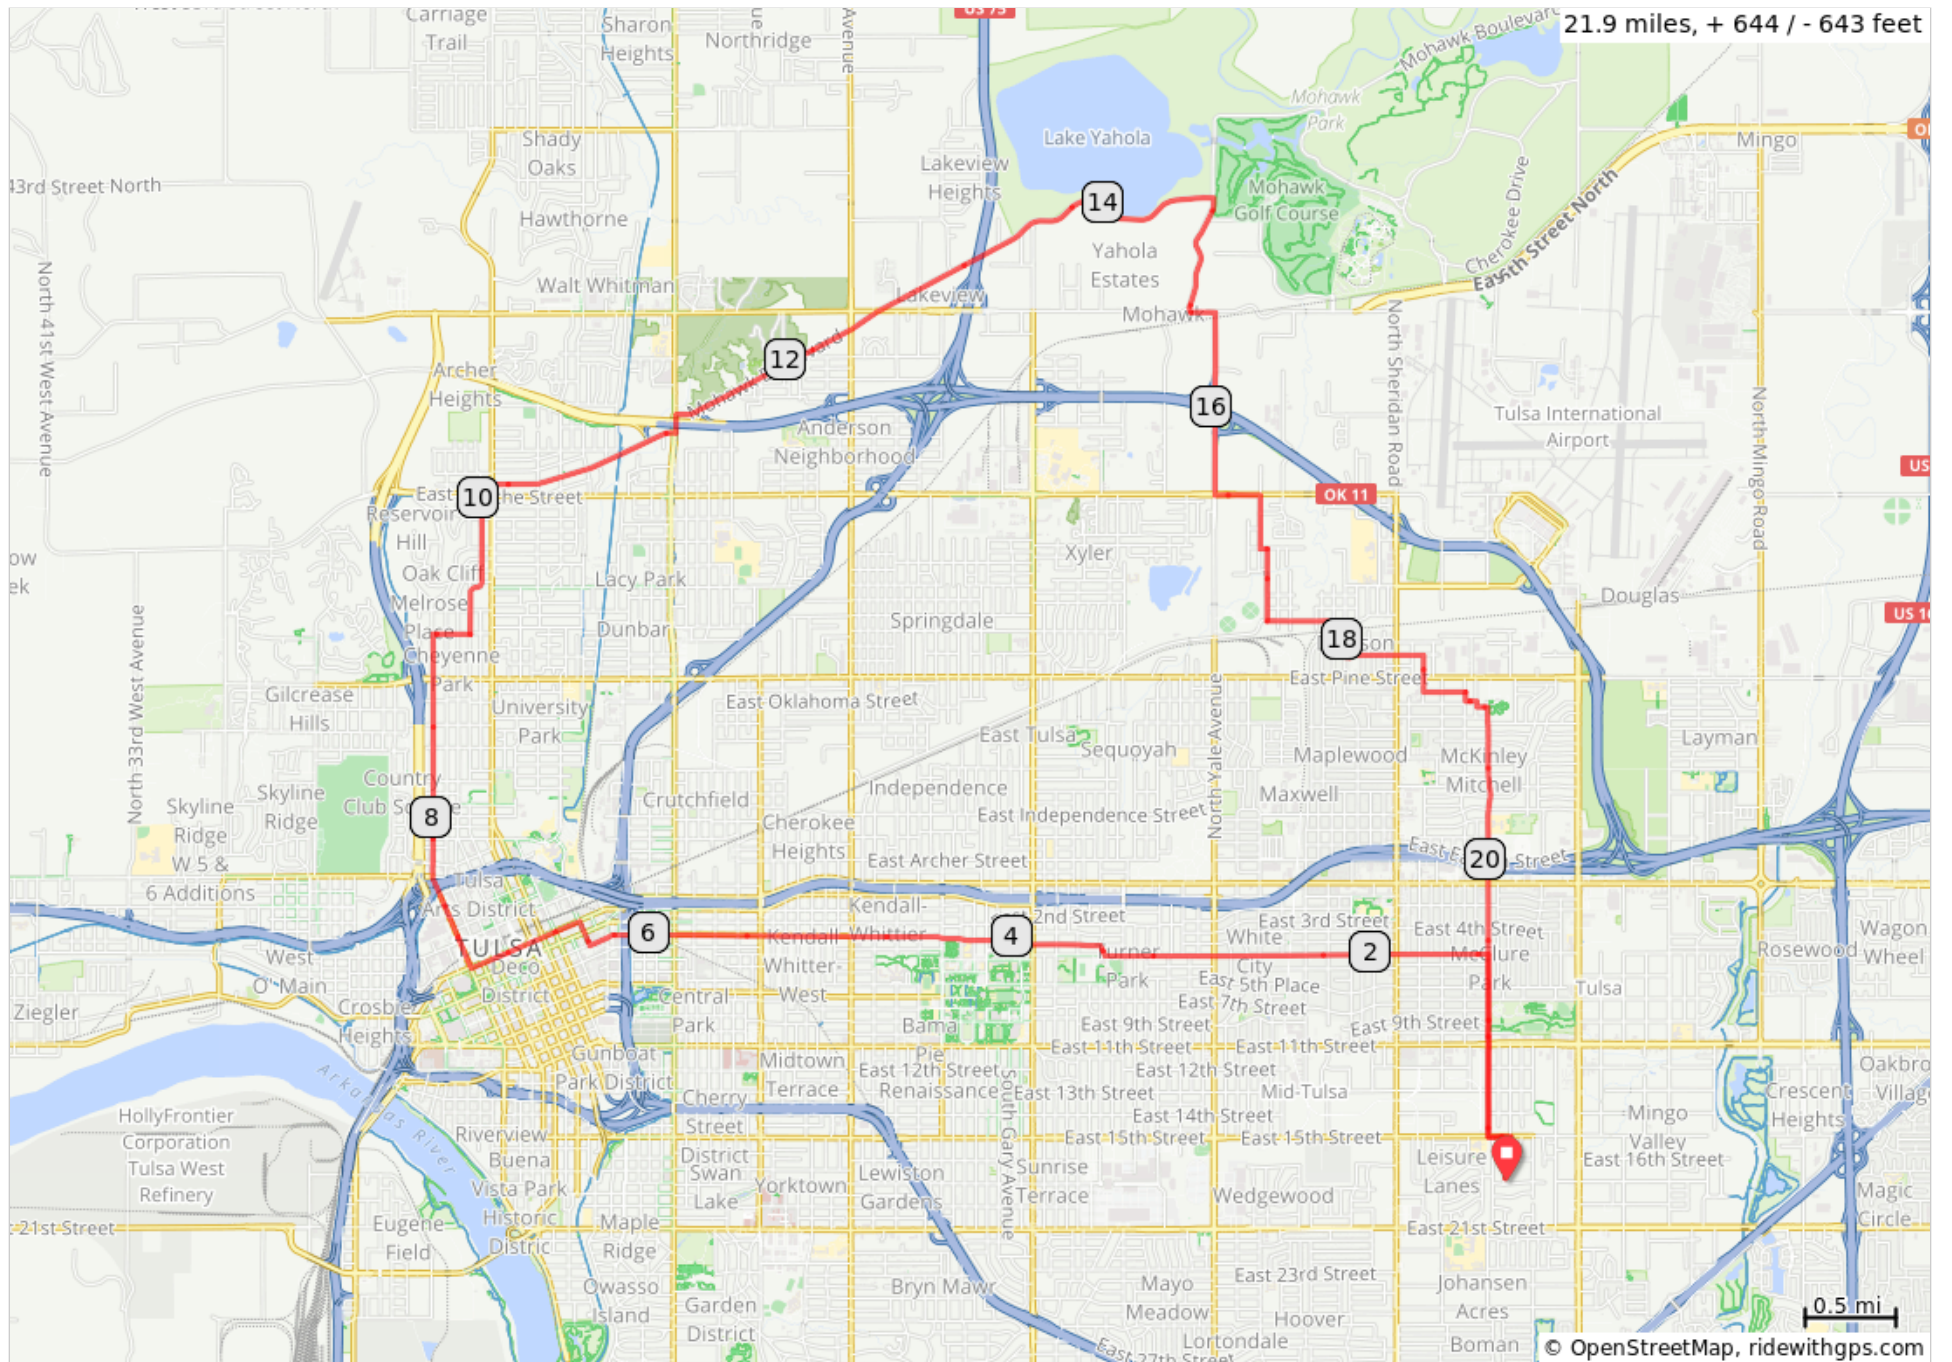

# Lasagna Ride 2019

21.9 miles, + 644 / - 643 feet

Lasagna Ride 2019

Dist	Note	Next
0.0	Start of route	0.2
0.2	Left onto E 15th St	0.1
0.4	Right onto S 73rd E Ave	1.0
1.4	Left onto E 4th Pl	2.1
3.5	Right onto S New Haven Ave	0.1
3.5	Left onto E 4th St	0.4
3.9	Slight right onto Waverly Dr	0.0
4.0	Slight left onto E 3rd St	2.4
6.4	Right onto S Greenwood Ave	0.1
6.5	Left onto E 1st St	0.1
6.6	Right onto S Elgin Ave	0.5
7.1	Right onto South Denver Ave W	0.2
7.3	Continue onto N Denver Ave	1.7
9.0	Right onto W Seminole St	0.2
9.2	Left onto E 31st St/N Boston Ave	0.2
9.5	Slight right onto N Boston Dr	0.6
10.0	Right onto W 26th St N/E Apache St	0.1
10.1	Left onto N Cincinnati Ave/M.L.K. Jr Blvd	0.1
10.2	Right onto Mohawk Blvd	1.1
11.2	Left onto N Peoria Ave	0.1
11.3	Right onto Mohawk Blvd	3.4
14.7	Right onto N Winston Ave	0.6
15.3	Keep left to stay on N Winston Ave	0.2
15.5	Right onto N Yale Ave	1.0
16.5	Left onto E Apache St/East 26th St N	0.2
16.7	Right onto S 1st St/N Darlington Ave	0.3
17.0	Left onto E Xyler St	0.4
17.4	Left onto E Tecumseh St	0.4
17.9	Right onto N Kingston Pl	0.2
18.1	Left onto E Queen St	0.4
18.5	Right onto N 67th E Ave	0.2
18.7	Left onto E Oklahoma Pl	0.2
18.9	Right onto N 71st E Ave	0.1
19.0	Left onto E Oklahoma St	0.1
19.1	Right onto N 72nd E Ave	0.0
19.1	Left onto N 73rd E Ave/E Oklahoma St	2.4
21.5	Left onto E 15th St	0.1

21.5 miles. +763/-775 feet

Dist	Note	Next
21.6	Right onto S 75th E Ave	0.2
21.9	End of route	0.0

0.4 miles. +10/-1 feet