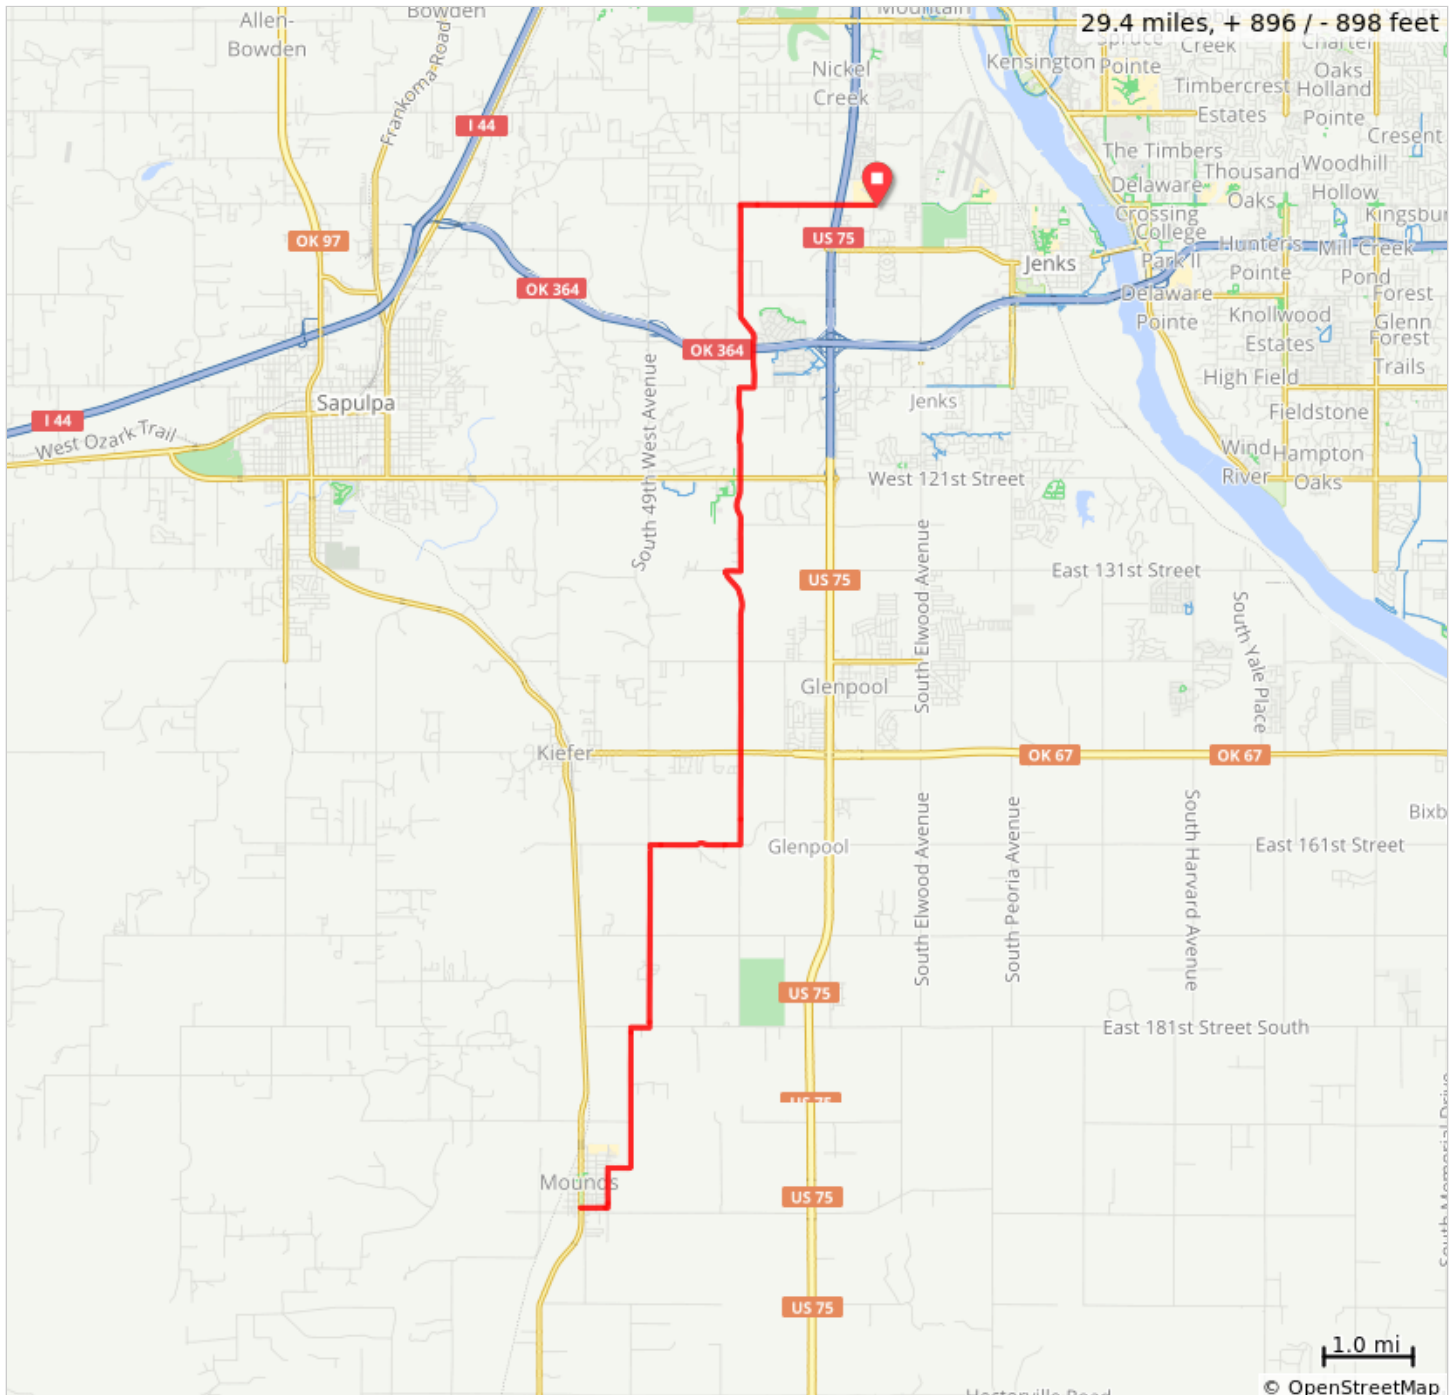

Jenks to Mounds out & back - 29 mi

Jenks to Mounds out & back - 29 mi

Dist	Note
0.0	Start of route
1.5	Left onto S 33rd W Ave
3.5	Right onto W 111th St S
3.7	Left onto S 33rd W Ave
5.7	S 33rd W Ave turns right and becomes W 131st St S
5.9	Left onto S 33rd W Ave
9.0	Right onto West 161st St S
10.0	Left onto S 49th W Ave
12.0	Right onto W 181st St S
12.2	Left onto S 49th W Ave/N3910 Rd
13.8	Continue onto 15th St
14.0	Left onto S Russell Ave
14.4	Right onto 9th St
14.7	C-Store
15.0	Left onto S Russell Ave
15.4	Right onto 15th St
15.9	Continue onto S 49th W Ave/N3910 Rd
17.2	Right onto W 181st St S
17.4	Left onto S 49th W Ave/N3910 Rd
19.5	Right onto West 161st St S
20.5	Left onto S 33rd W Ave/County Line Rd
23.5	Right onto W 131st St S
23.7	W 131st St S turns left and becomes S 33rd W Ave
25.7	Right onto W 111th St S
25.9	Left onto S 33rd W Ave
27.9	Right onto W 91st St S
29.4	End of route

29.4 miles. +933/-932 feet