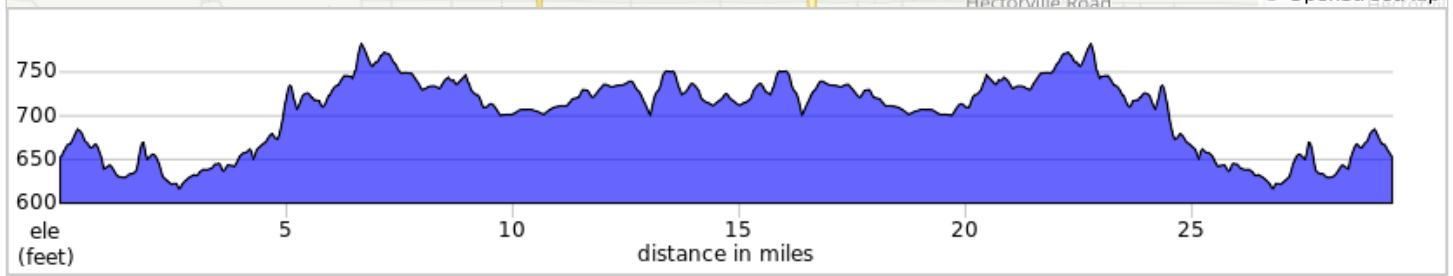

Jenks to Mounds out & back - 29 mi

Jenks to Mounds out & back - 29 mi

Dist	Note
0.0	Start of route
1.5	Left onto S 33rd W Ave
3.5	Right onto W 111th St S
3.7	Left onto S 33rd W Ave
5.7	S 33rd W Ave turns right and becomes W 131st St S
5.9	Left onto S 33rd W Ave
9.0	Right onto West 161st St S
10.0	Left onto S 49th W Ave
12.0	Right onto W 181st St S
12.2	Left onto S 49th W Ave/N3910 Rd
13.8	Continue onto 15th St
14.0	Left onto S Russell Ave
14.4	Right onto 9th St
14.7	C-Store
15.0	Left onto S Russell Ave
15.4	Right onto 15th St
15.9	Continue onto S 49th W Ave/N3910 Rd
17.2	Right onto W 181st St S
17.4	Left onto S 49th W Ave/N3910 Rd
19.5	Right onto West 161st St S
20.5	Left onto S 33rd W Ave/County Line Rd
23.5	Right onto W 131st St S
23.7	W 131st St S turns left and becomes S 33rd W Ave
25.7	Right onto W 111th St S
25.9	Left onto S 33rd W Ave
27.9	Right onto W 91st St S
29.4	End of route

29.4 miles. +933/-932 feet