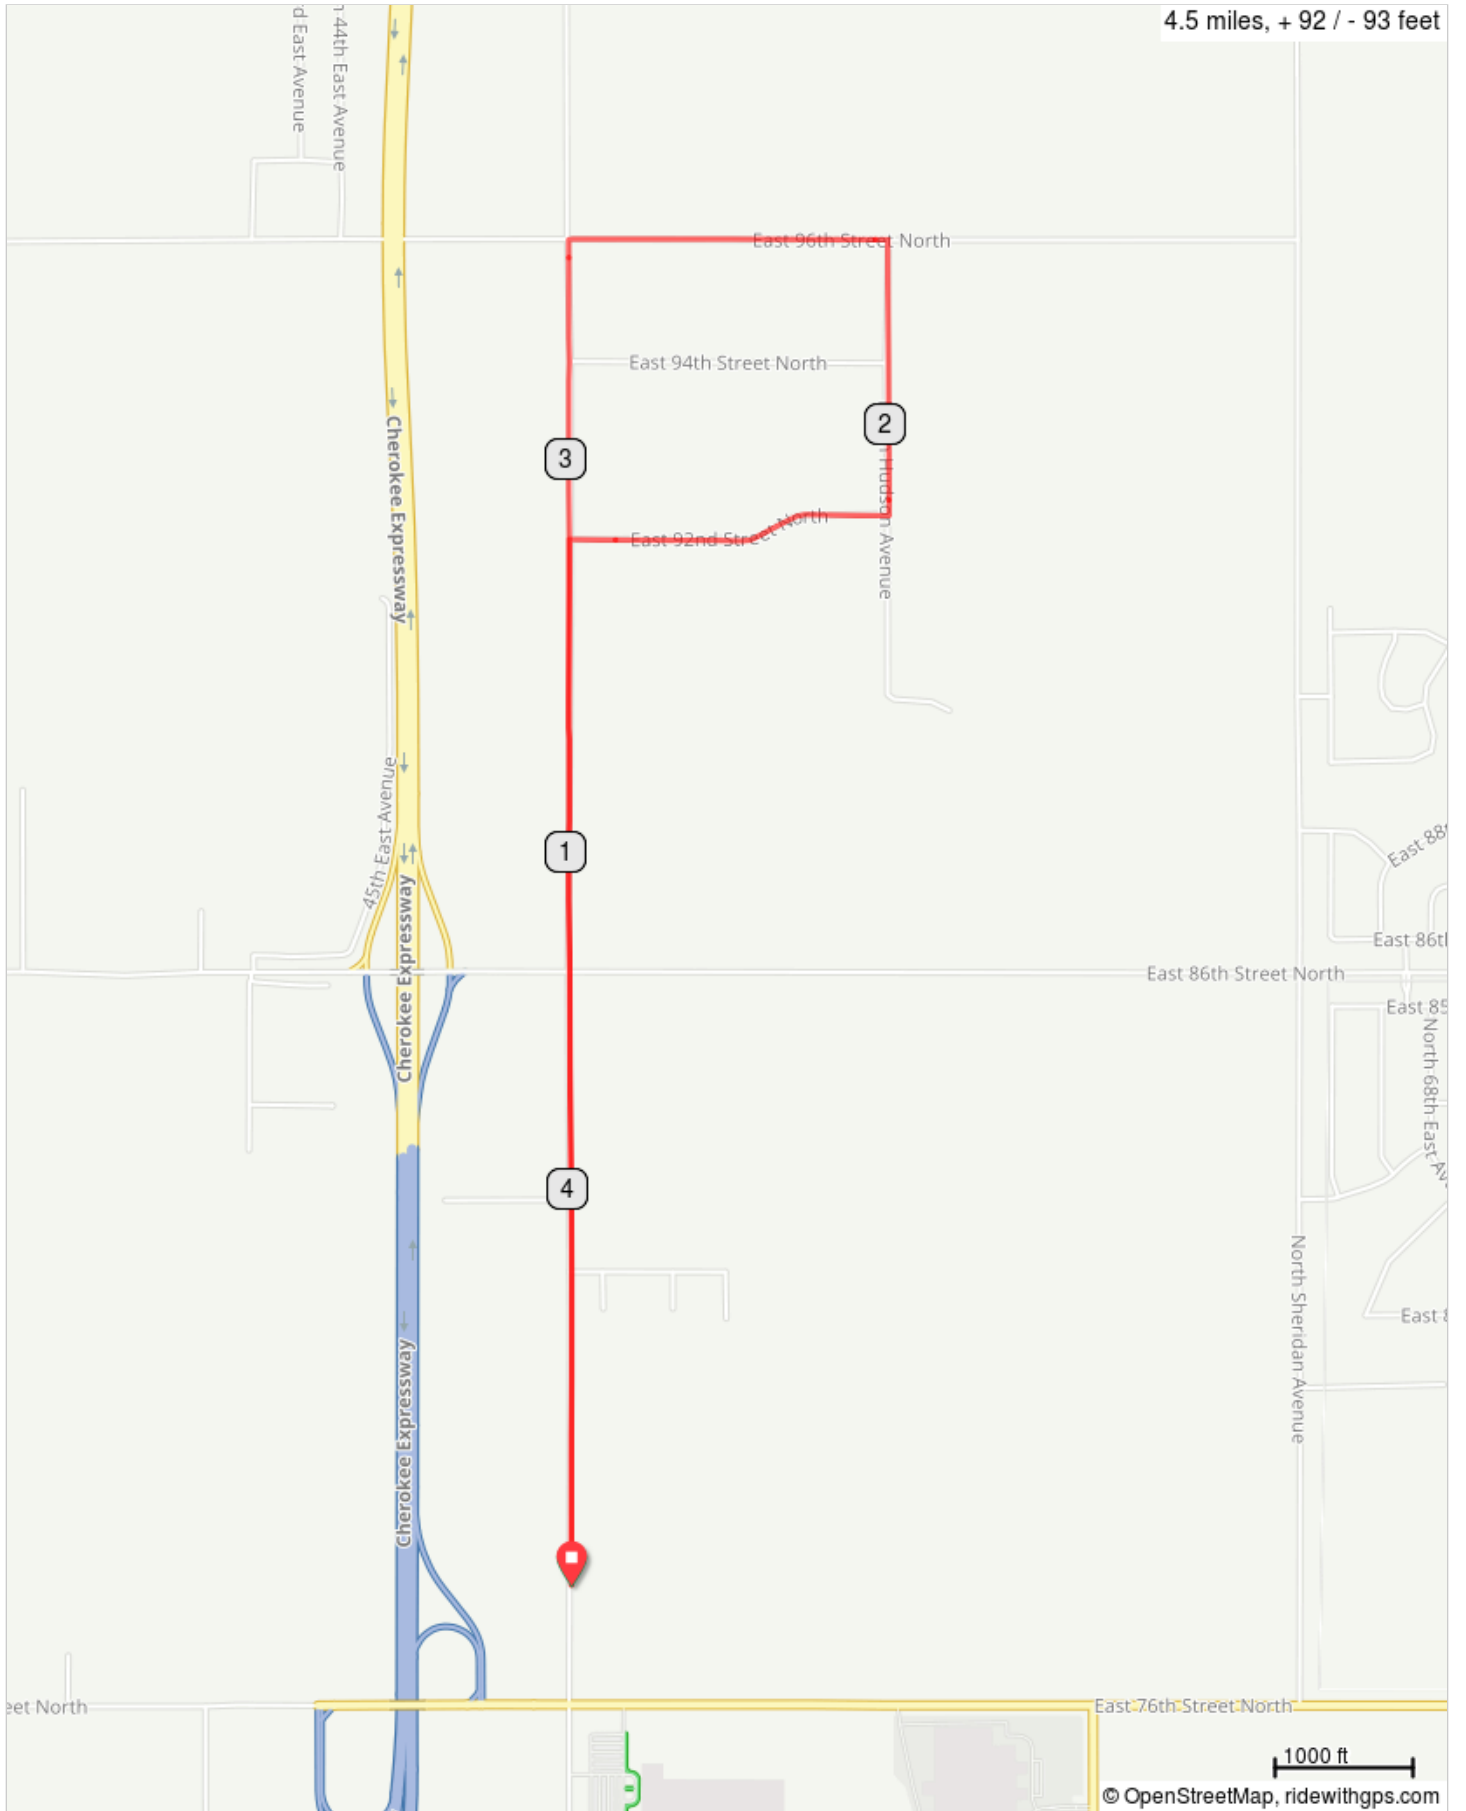

# Cornerstone Church, 5 mile out & back

Cornerstone Church, 5 mile out & back

Dist	Note	Next
0.0	Start of route	1.4
1.4	R onto E 92nd St N	0.4
1.9	L onto N Hudson Ave	0.4
2.3	L onto E 96th St N	0.4
2.7	L onto N 49th E Ave/Whirlpool Dr/N Yale Ave E	1.8
4.5	End of route	0.0

4.5 miles. +92/-91 feet